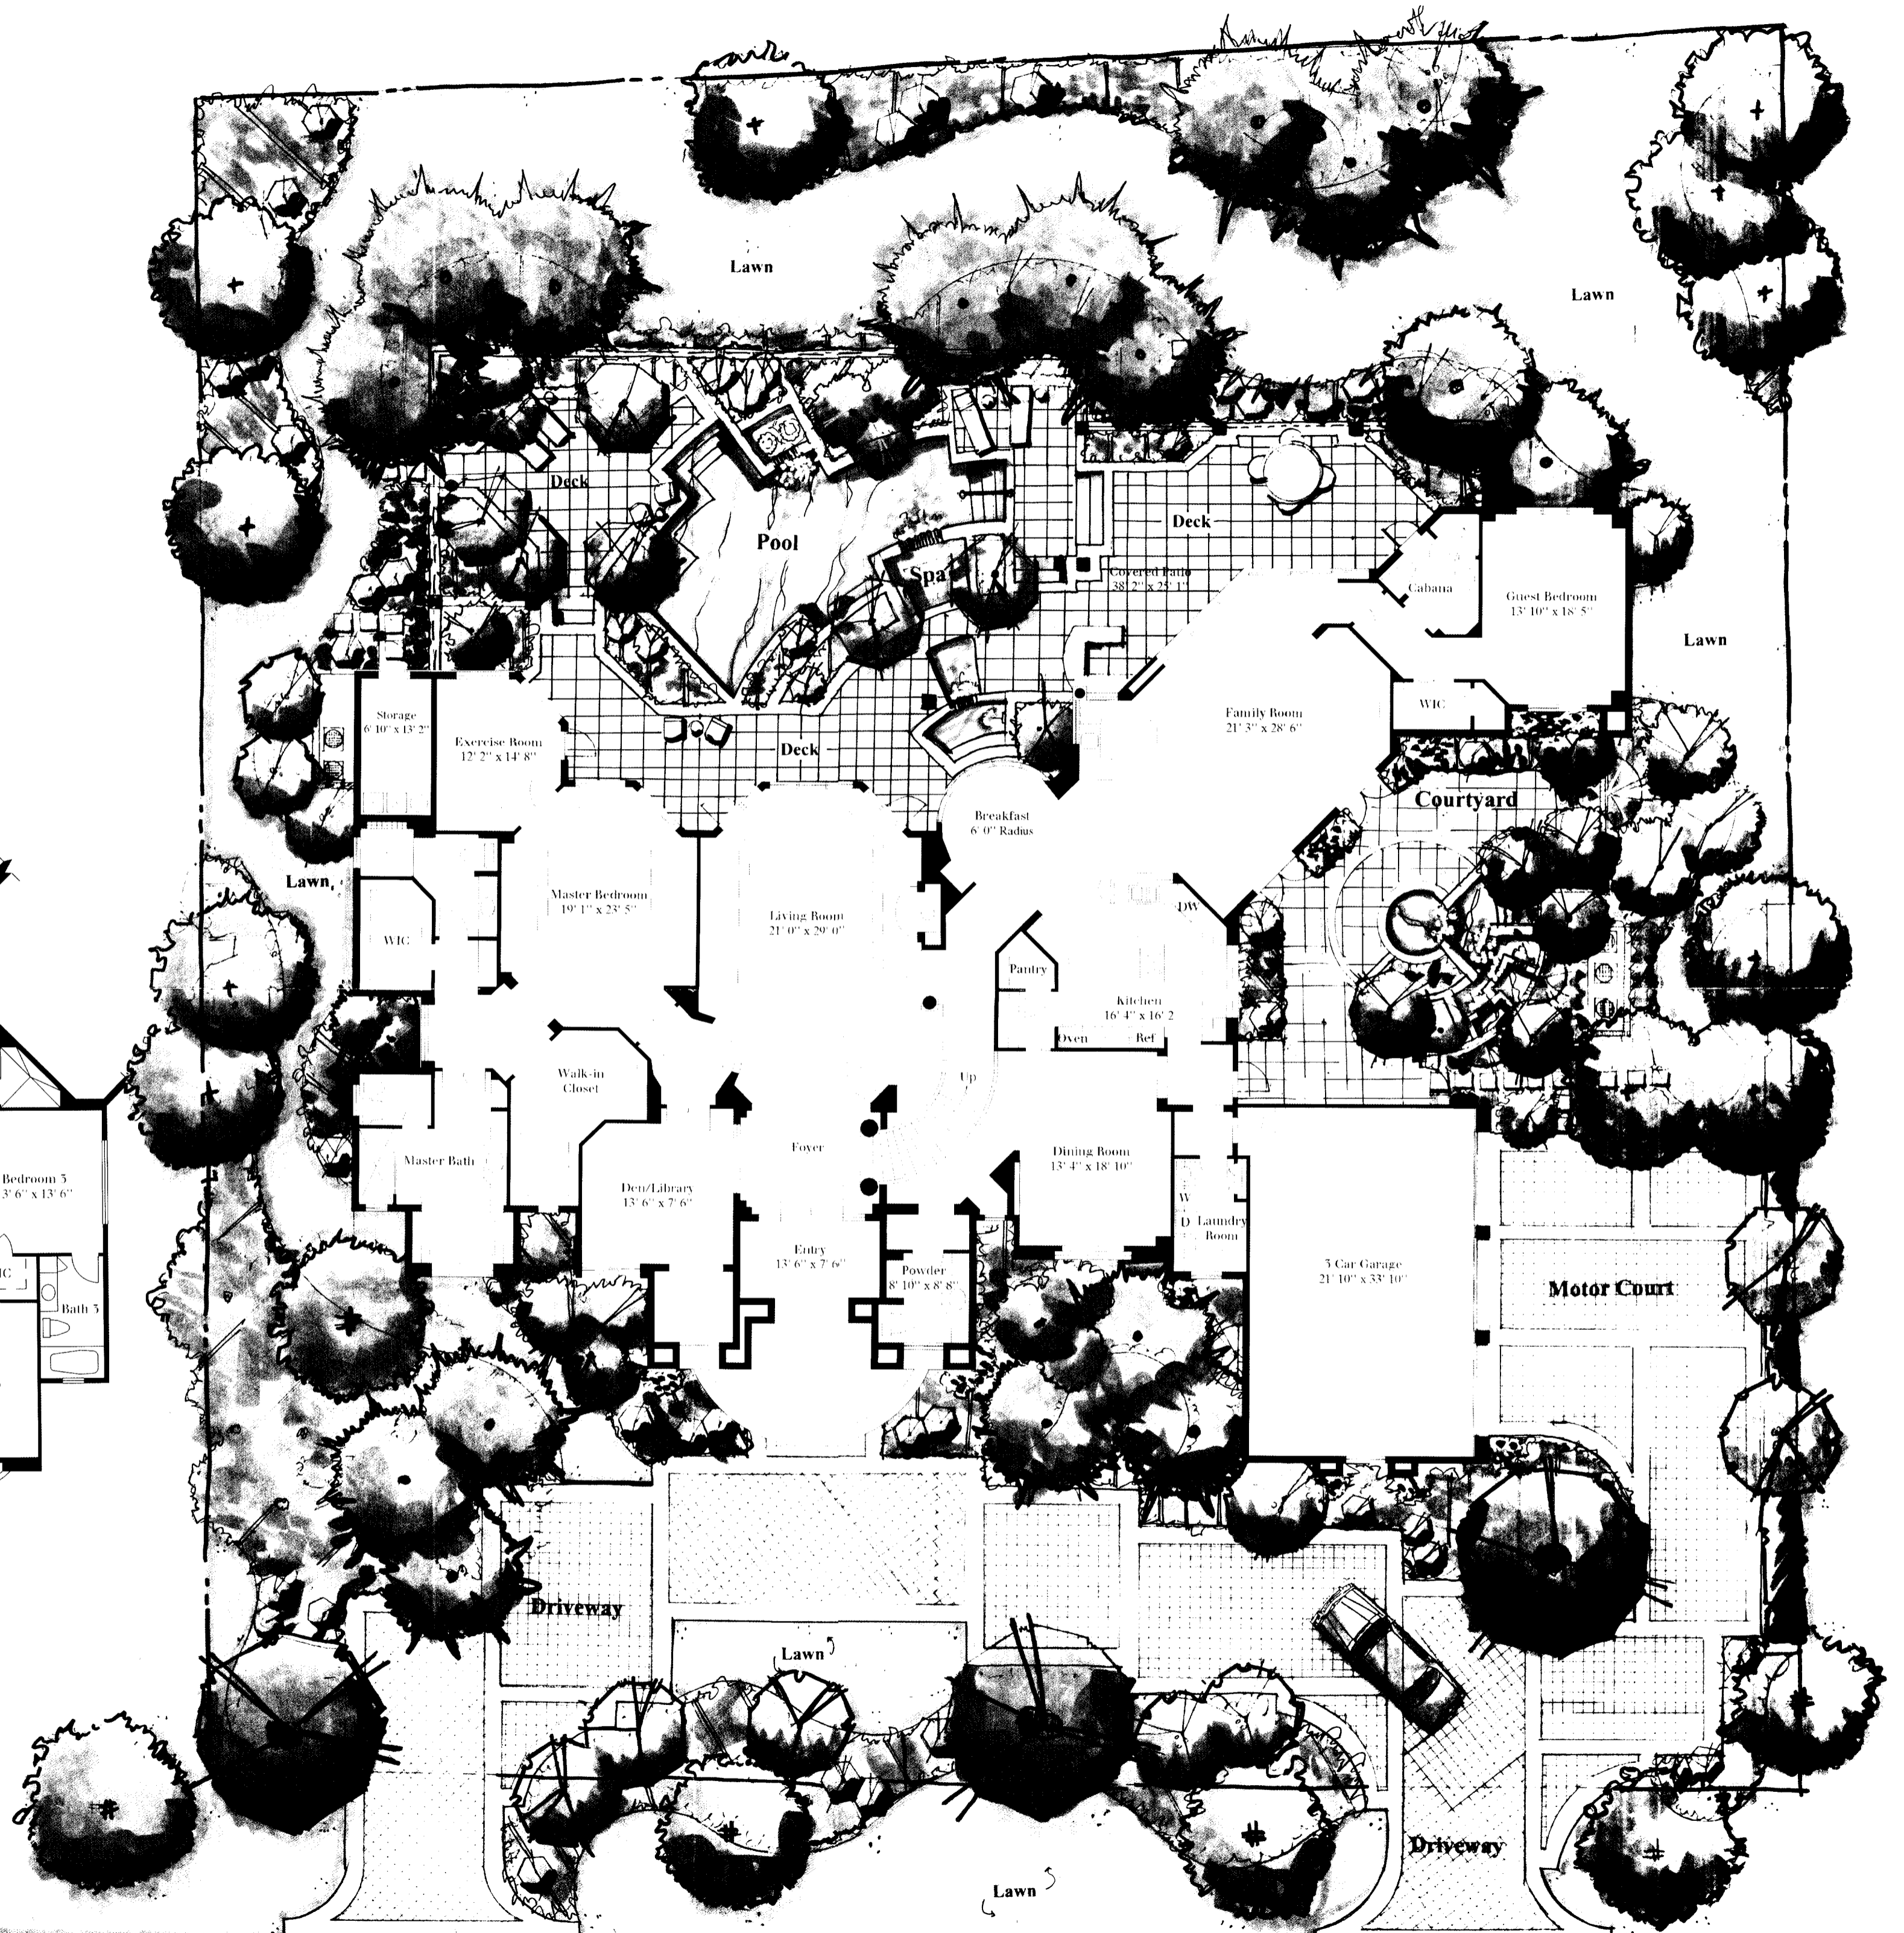

SITE PLAN

SECOND FLOOR

*This custom home in The Estates At Bay Colony Golf Club is created by Borelli Construction. These drawings are preliminary and conceptual only and are for the convenience of reference. They should not be relied upon as representation, express or implied, of this home. The builder expressly reserves the right to make modifications, revisions and changes which it deems desirable in its sole and absolute discretion. Dimensions and square footages are approximate and may vary with actual construction.*