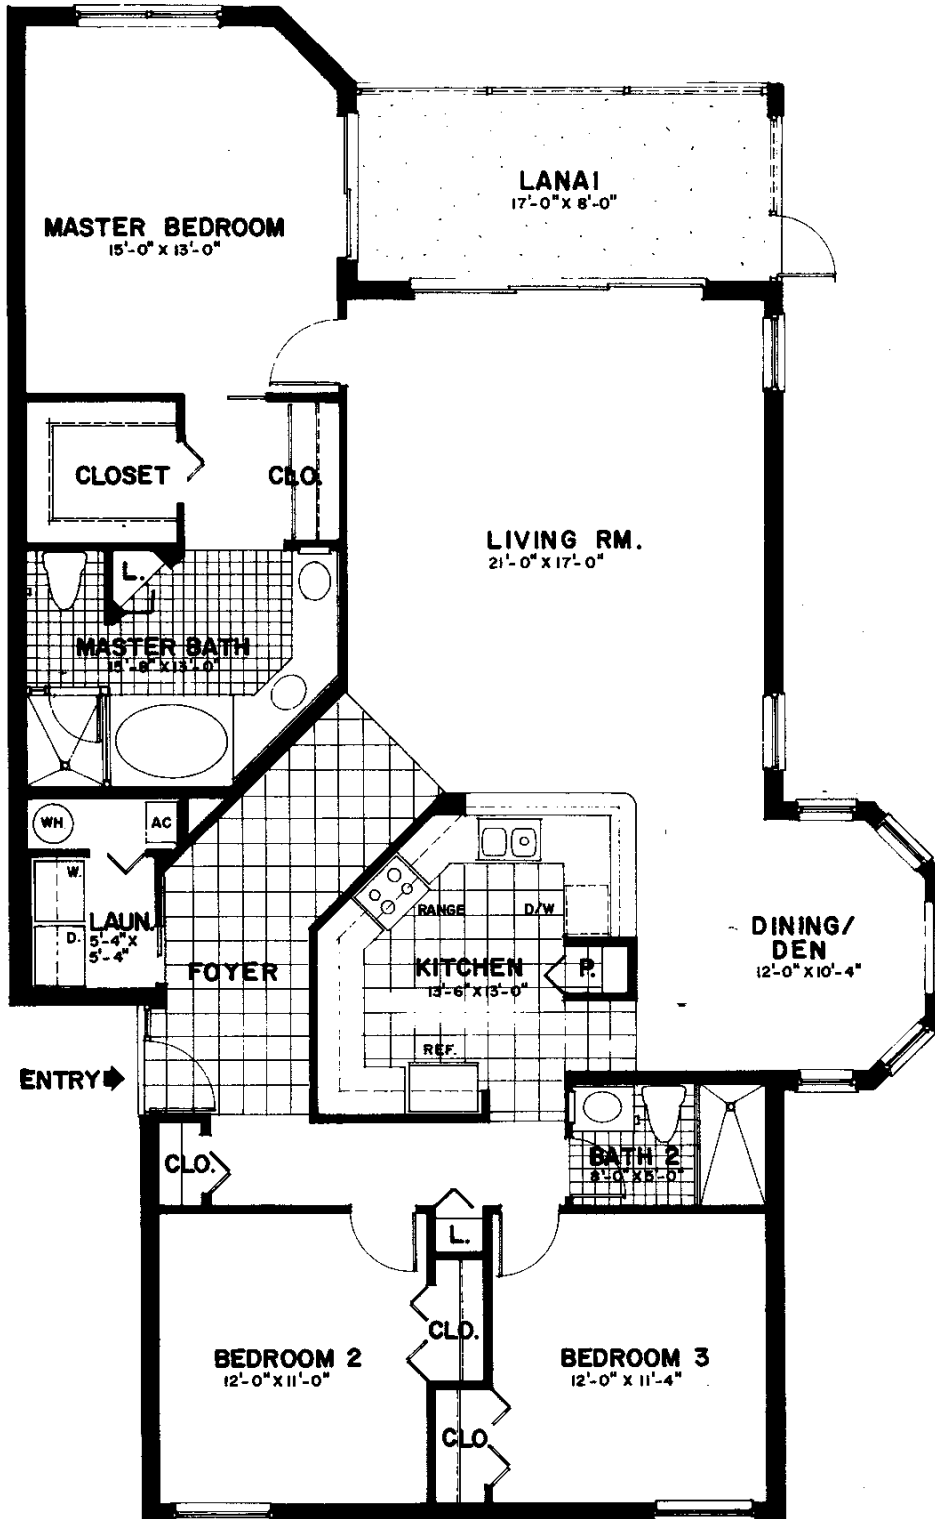

# BORDEAUX

LIVING AREA	1708
LANAI	139
TOTAL LIVING AREA	1847
COVERED PARKING	200
TOTAL AREA	2047 S.F.

ALL DIMENSIONS ARE APPROXIMATE