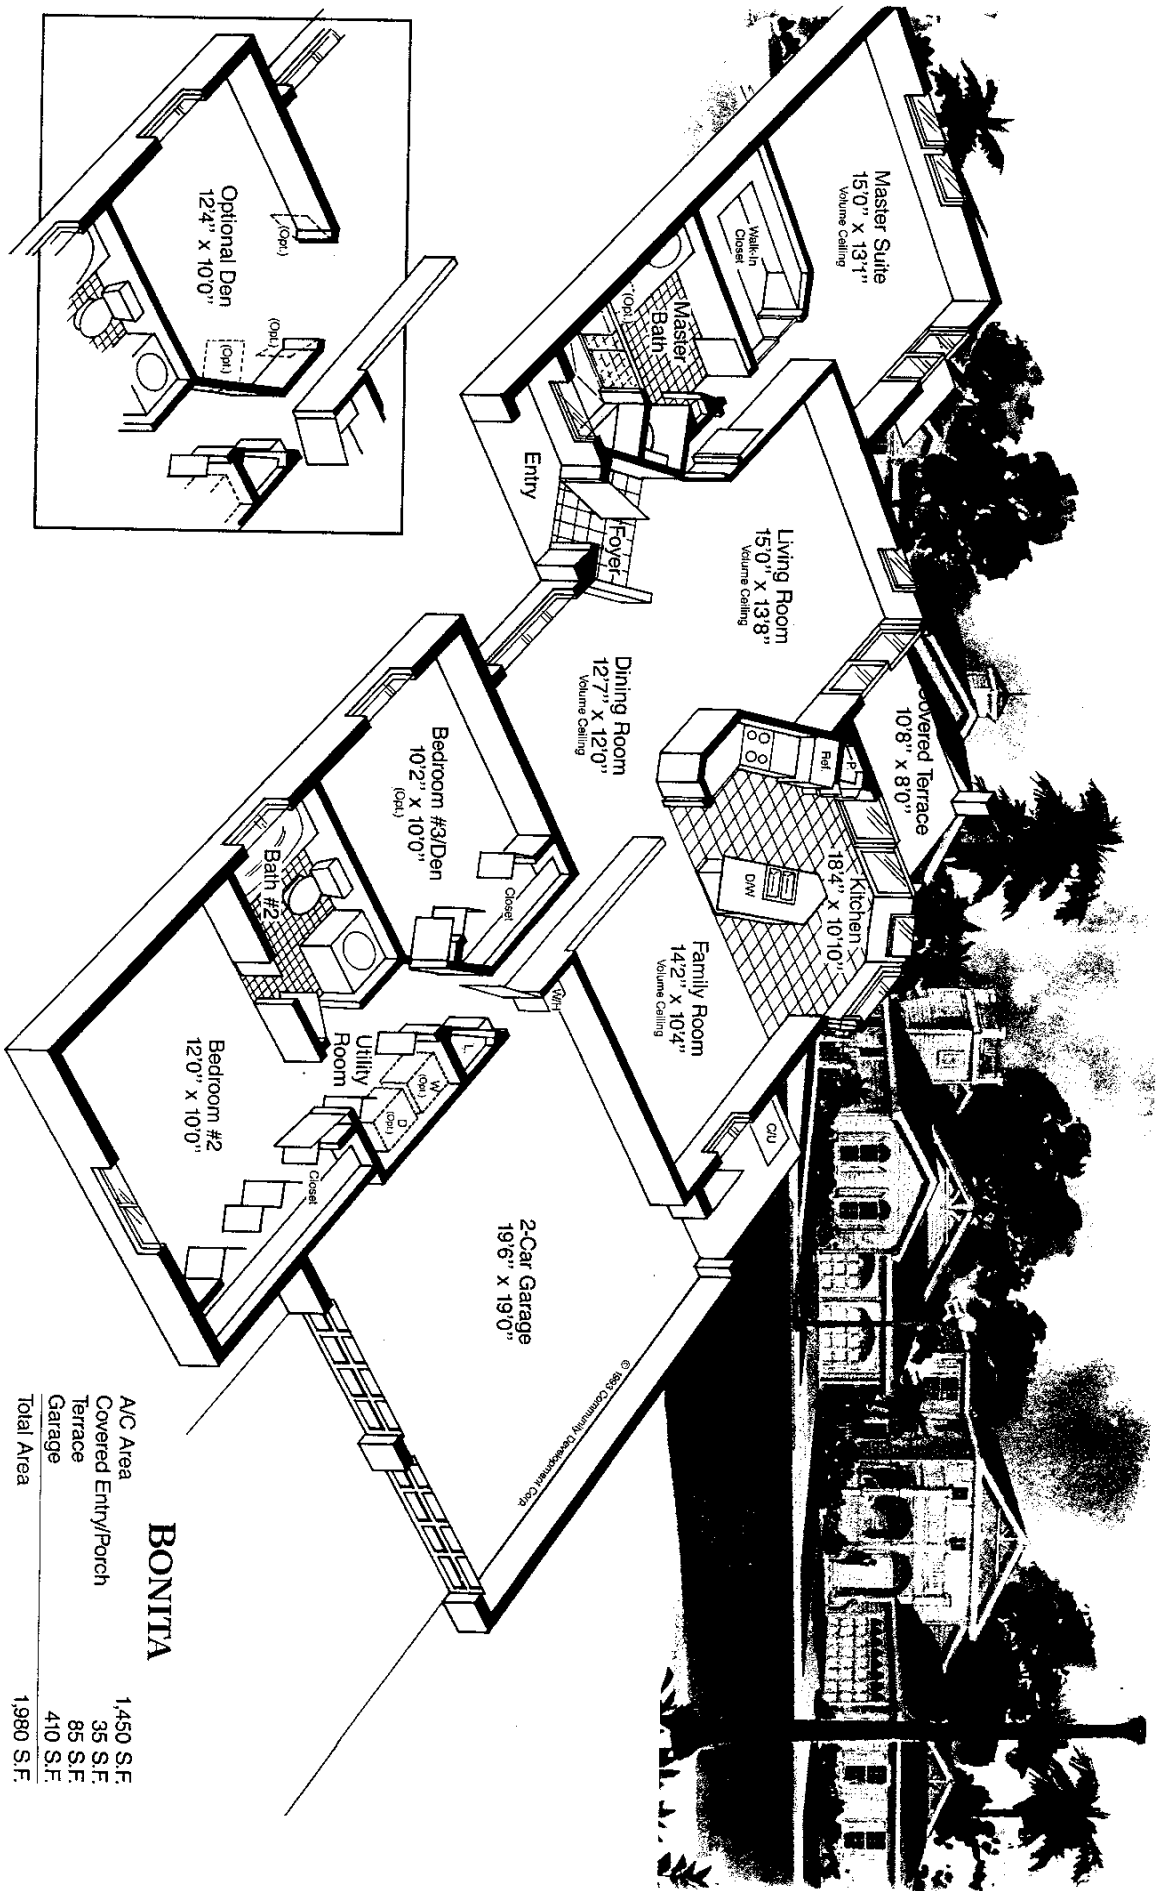

BONTA

A/C Area	1,450 S.F.
Covered Entry/Porch	35 S.F.
Terrace	85 S.F.
Garage	410 S.F.
Total Area	1,980 S.F.