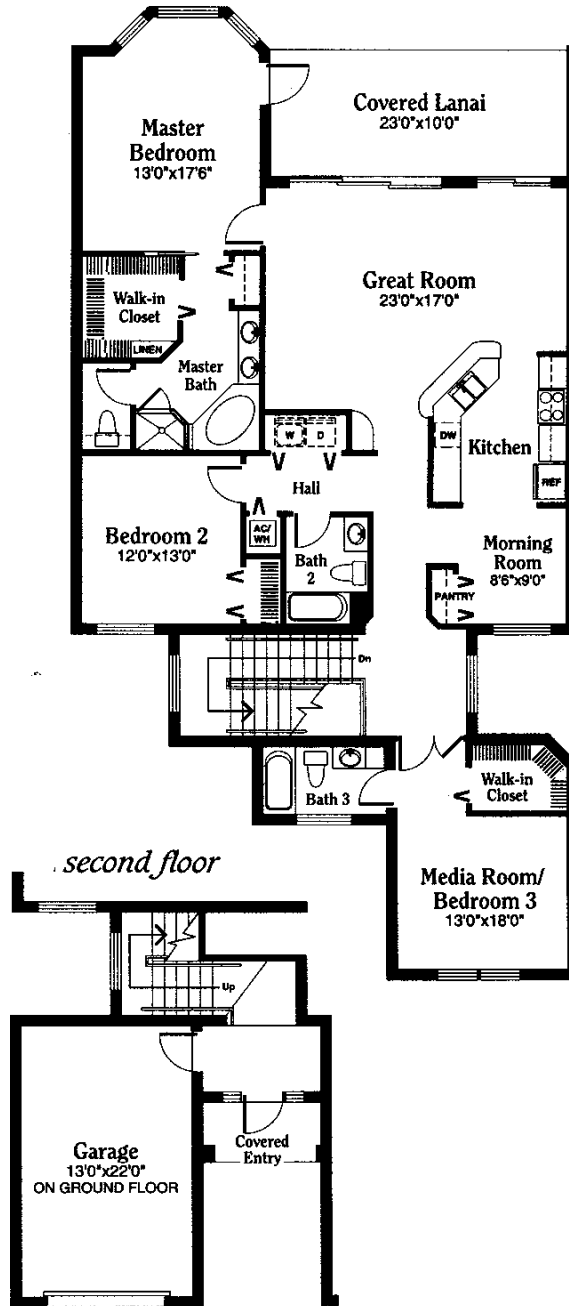

Boca Grande

Living Area A/C	1,989 sq. ft.
Covered Lanai	230 sq. ft.
Garage	334 sq. ft.
Total Under Roof	2,553 sq. ft.
<i>(6 Unit Building, Middle Unit)</i>	