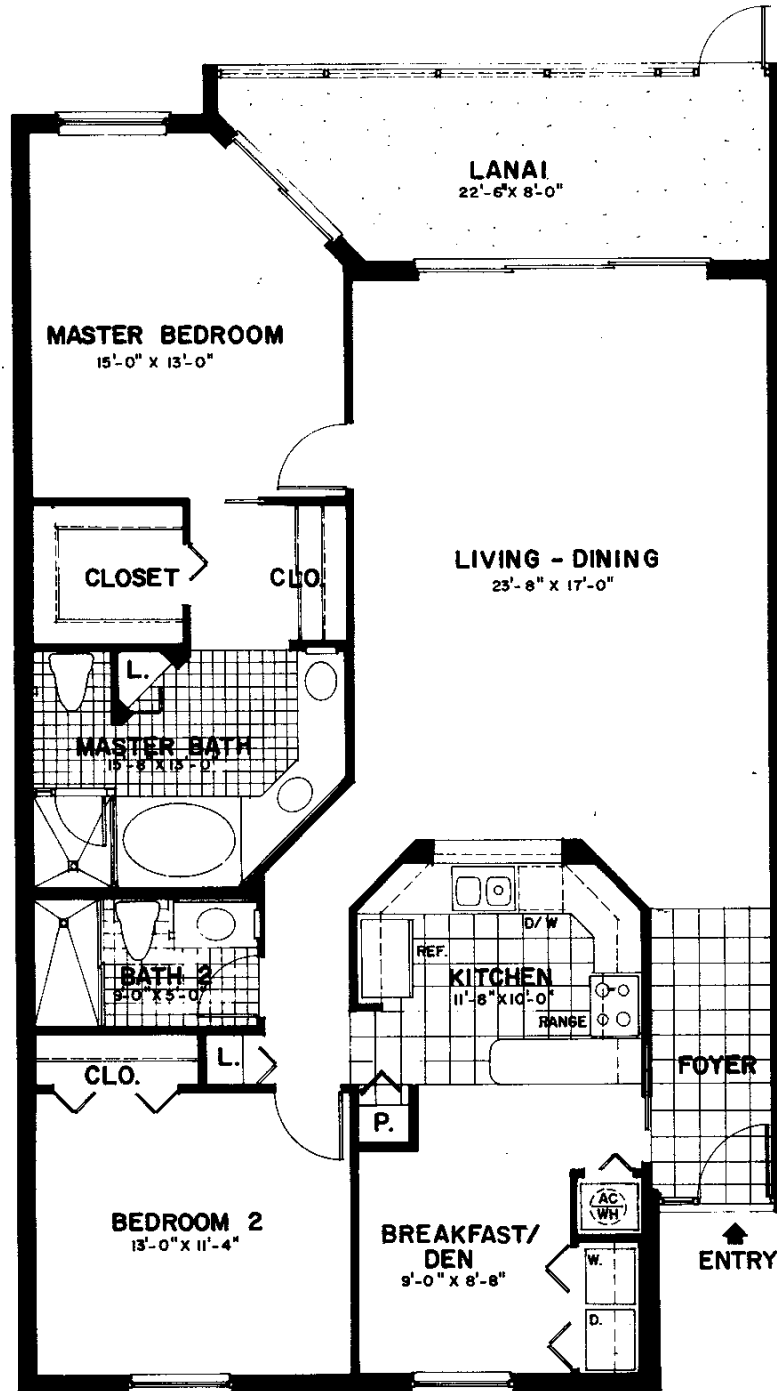

BEL AIRE

LIVING AREA	1450
LANAI	169
TOTAL LIVING AREA	1619
COVERED PARKING	200
TOTAL AREA	1819 S.F.

ALL DIMENSIONS ARE APPROXIMATE