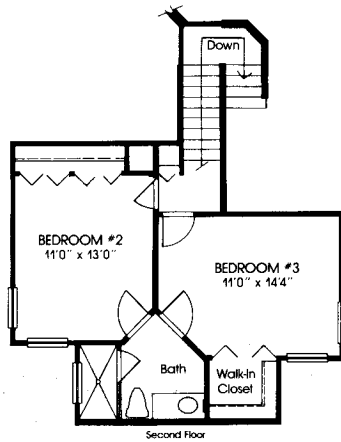

Napa Ridge

at The Vineyards

Patio Homes

Baccarat

Living Area 2110 Sq. Ft.
Total Area 2777 Sq. Ft.