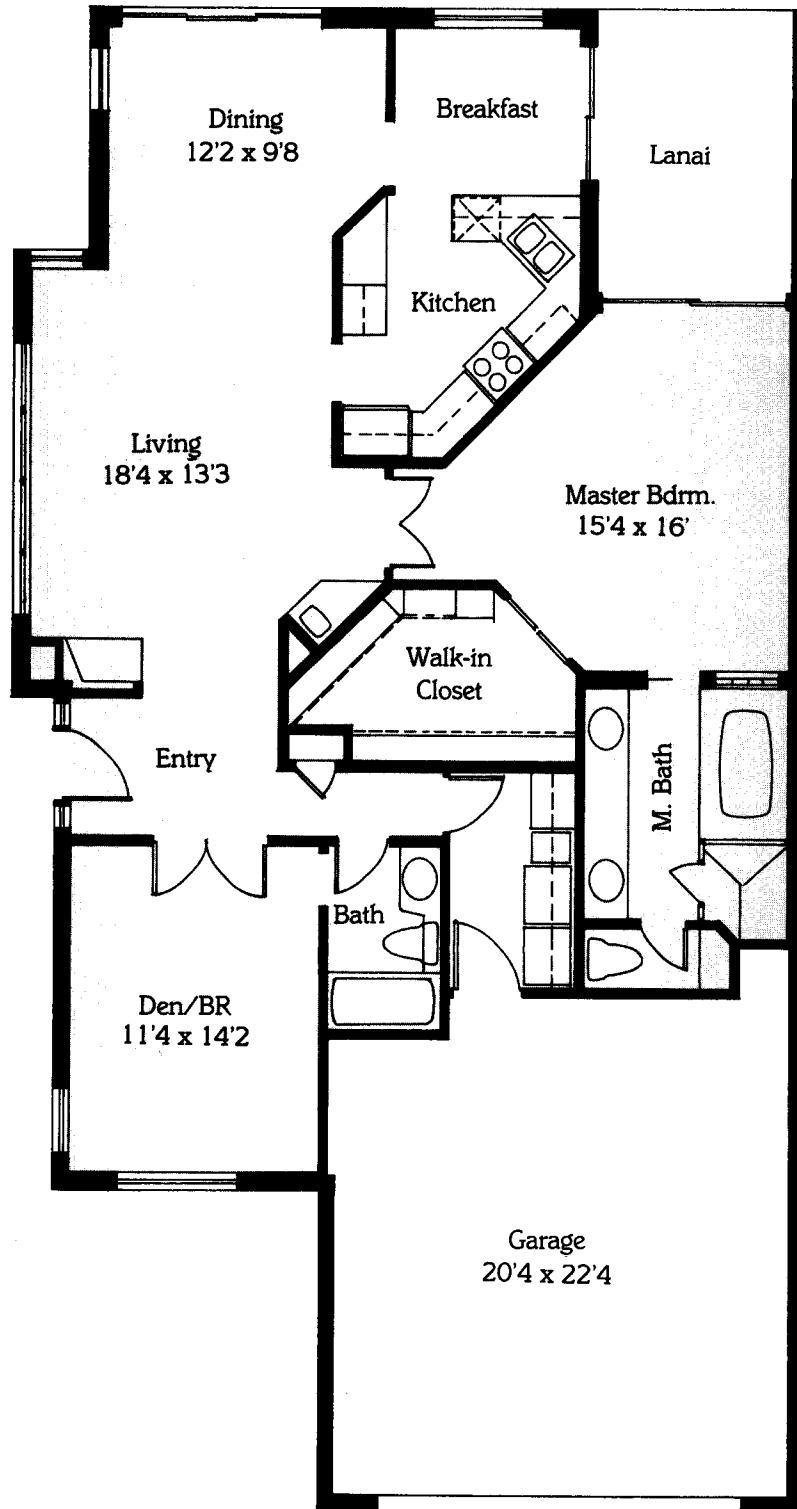

# Burgundy

LIVING AREA	1,450 sq. ft.
Lanai	116 sq. ft.
Garage	480 sq. ft.
Entry	15 sq. ft.
<hr/> TOTAL	2,060 sq. ft.

**A**

All dimensions and specifications are subject to change without notice.