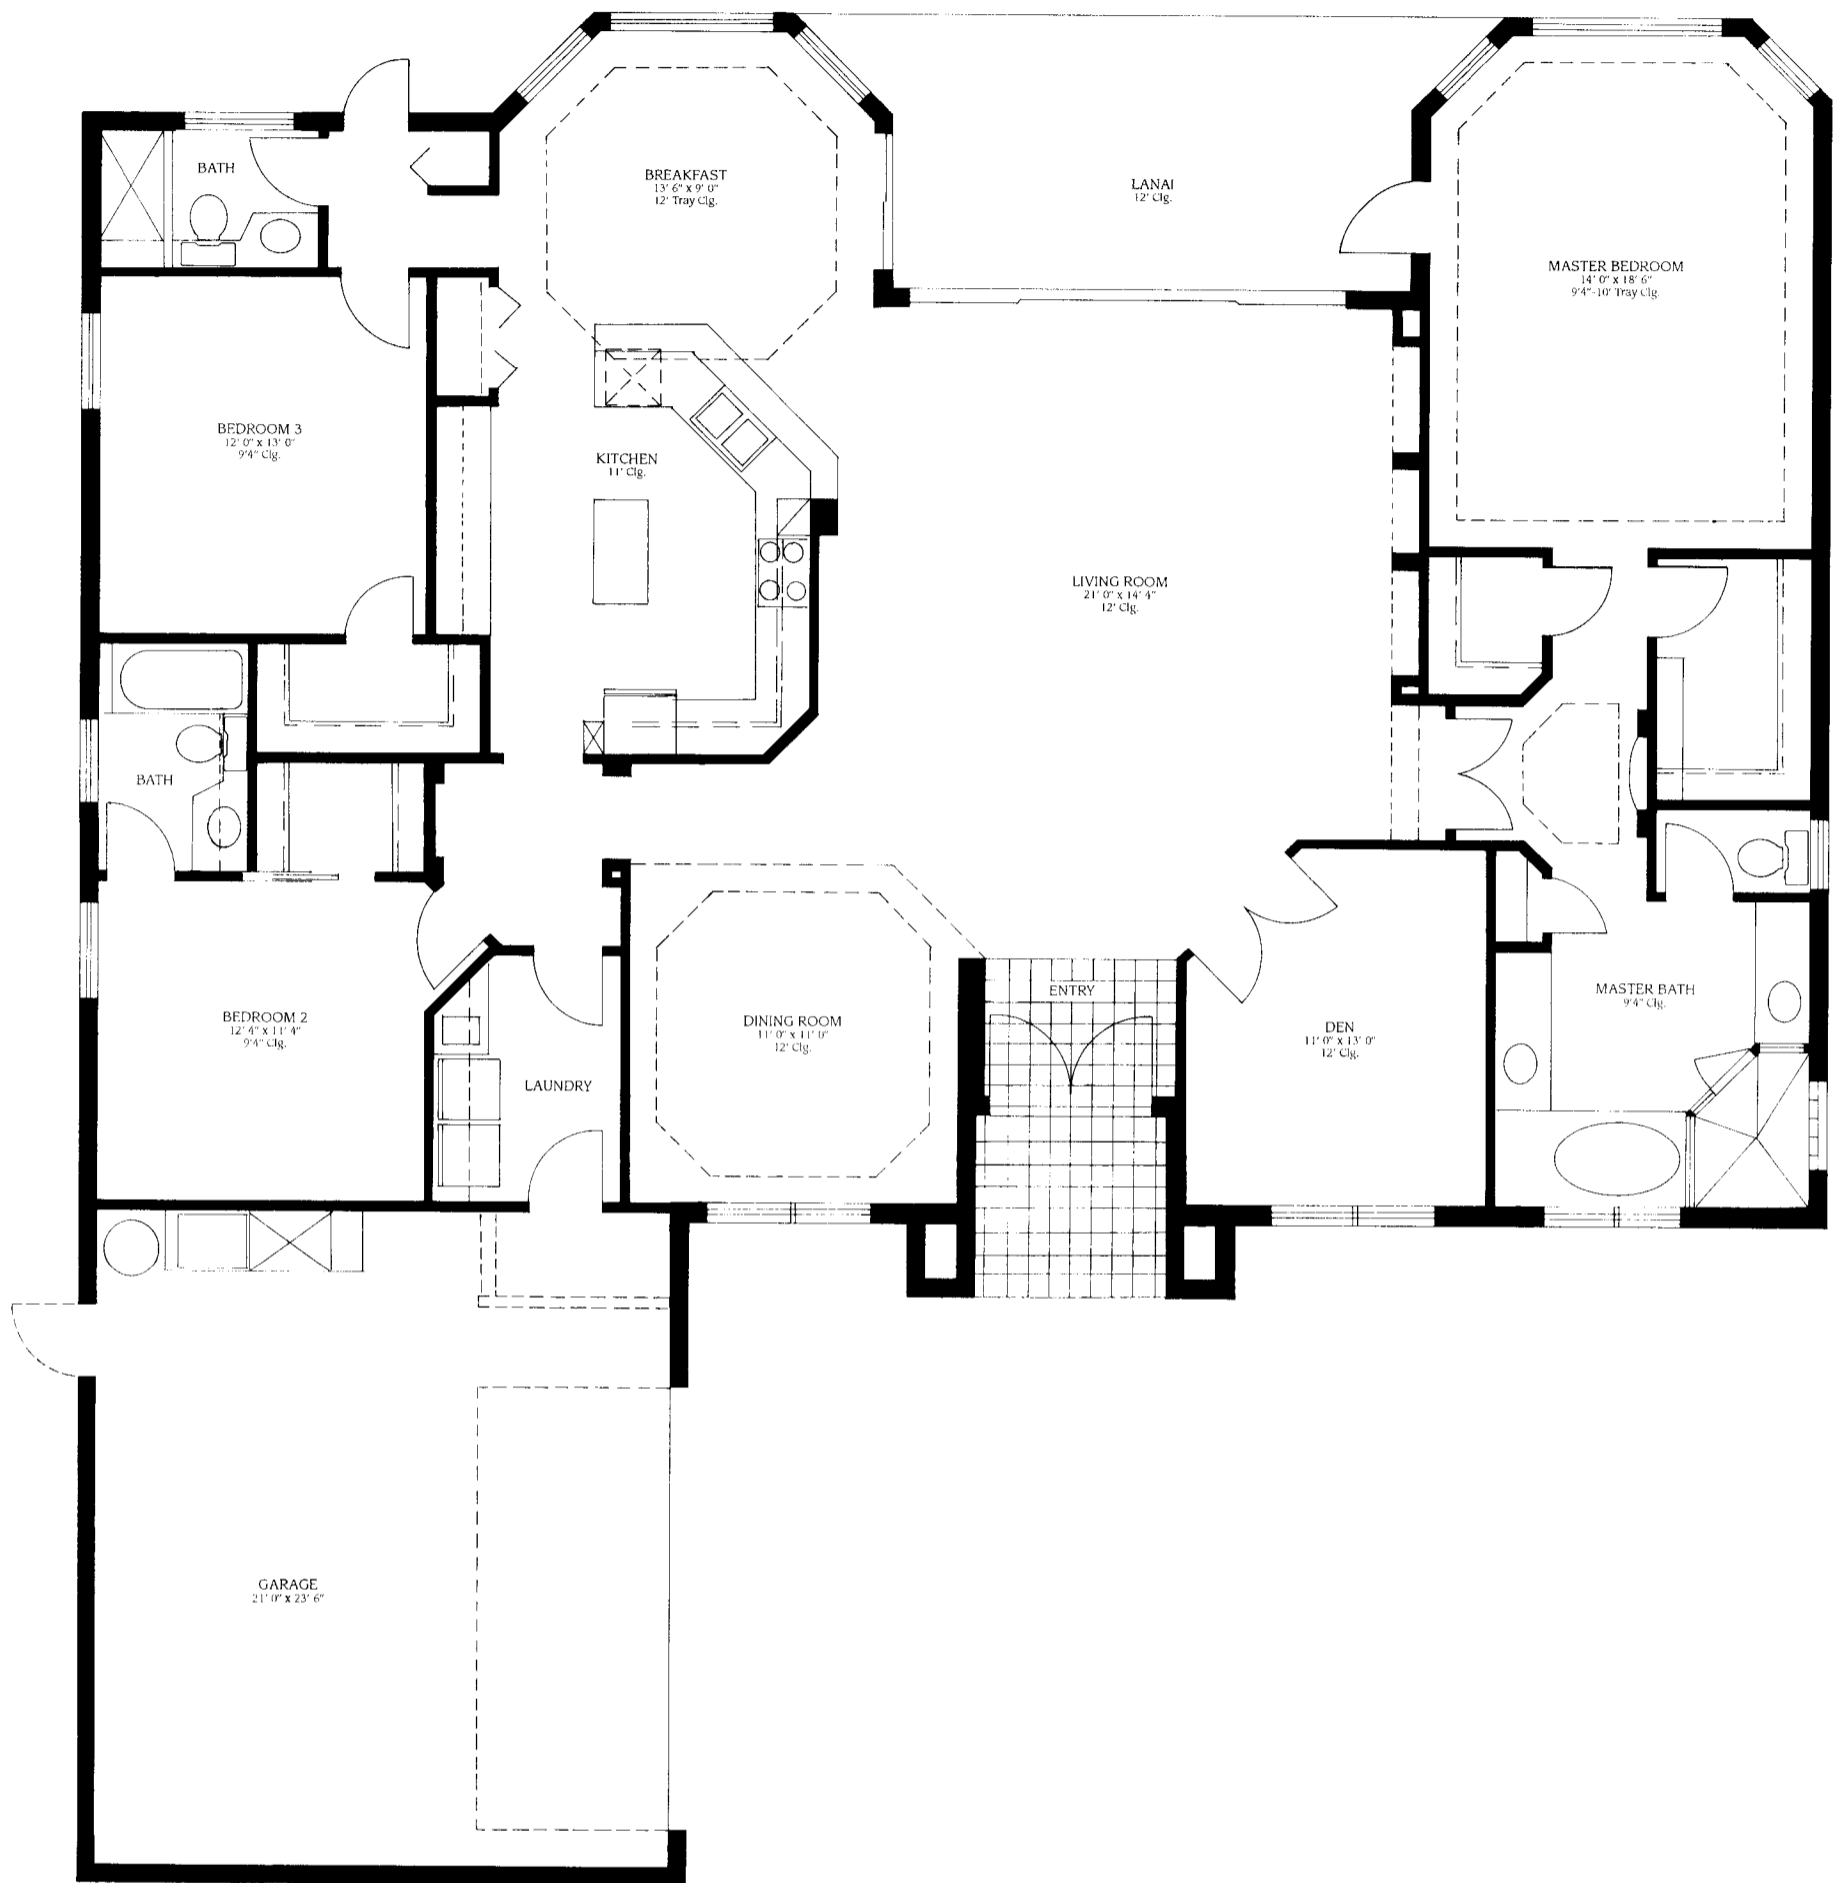

# B U C K I N G H A M

F E A T U R E S	
Living Area	2,511 Sq. Ft.
Lanai	203 Sq. Ft.
Garage	543 Sq. Ft.
Entry	47 Sq. Ft.
<b>TOTAL</b>	<b>3,804 Sq. Ft.</b>