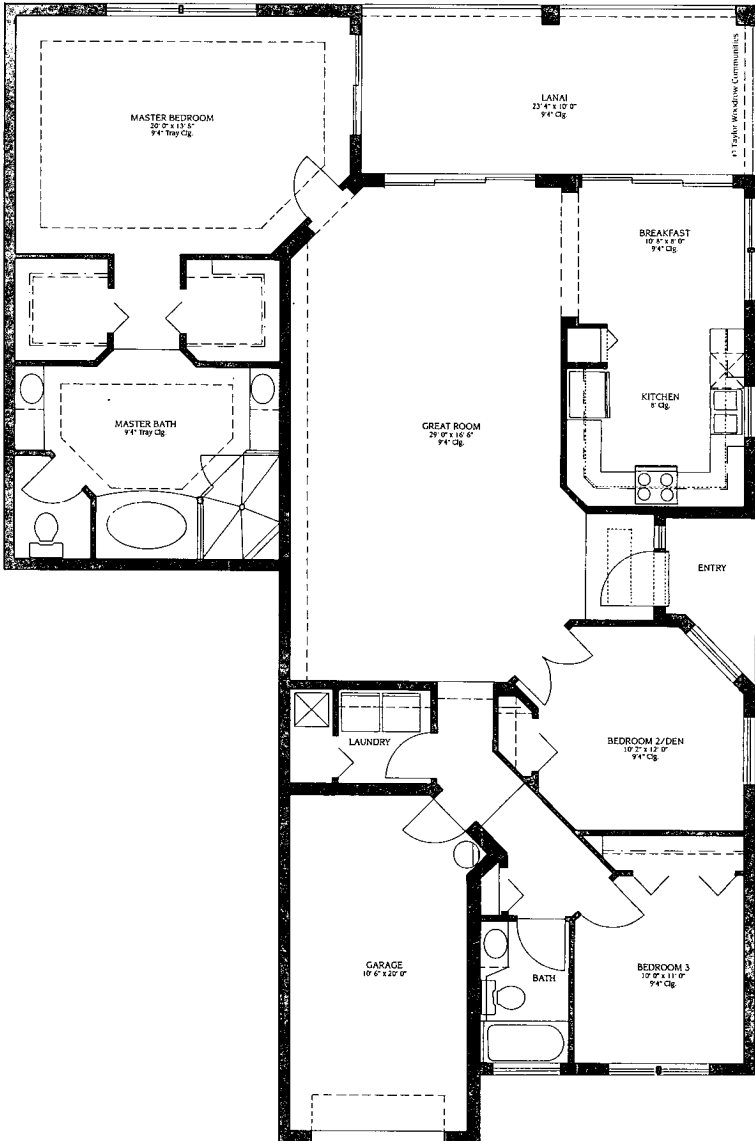

BRISTOL

Living Area	1,837 Sq. Ft.
Lanai	233 Sq. Ft.
Garage	233 Sq. Ft.
Entry	39 Sq. Ft.
TOTAL	2,342 Sq. Ft.