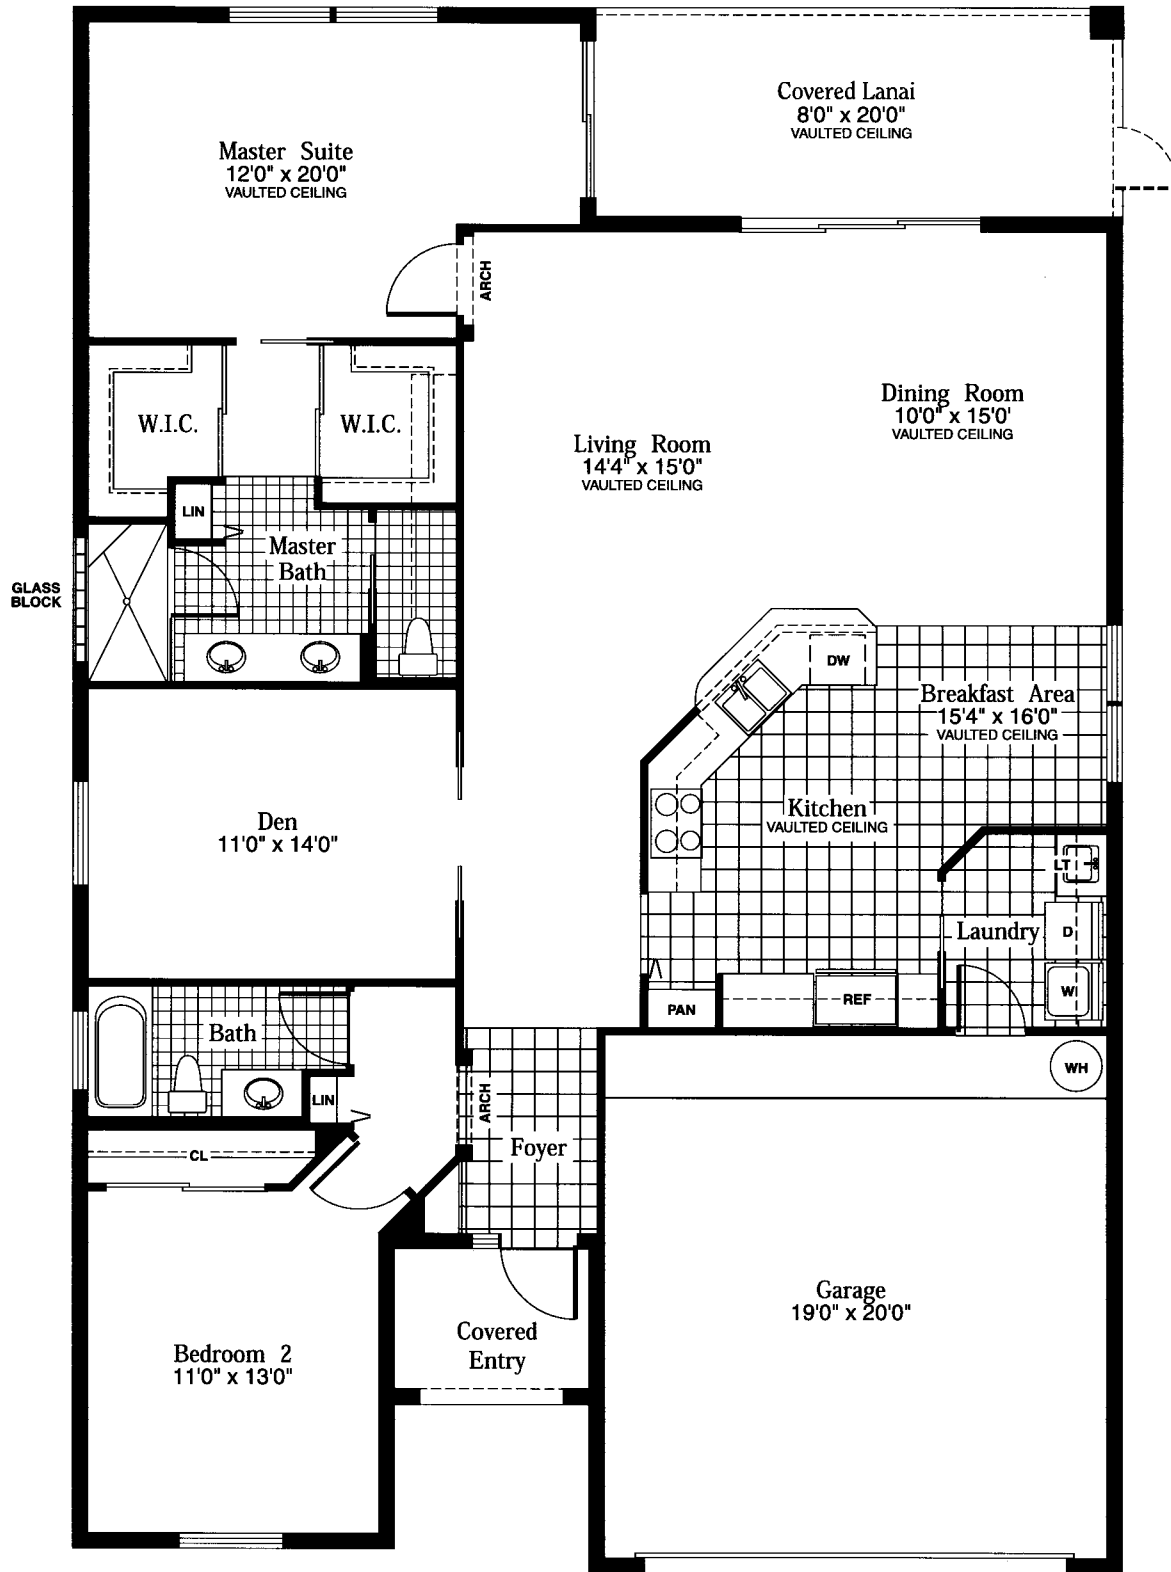

GLEN EAGLE

ADDISON RESERVE

Bristol

Bristol	
Living	1721 S.F.
Total	2340 S.F.

FOR MORE INFORMATION PLEASE CALL:
800-352-2931 OR 941-352-1776
WWW.TRANSEASTERNHOMES.COM

Dimensions and specifications are approximate and subject to change without notice.