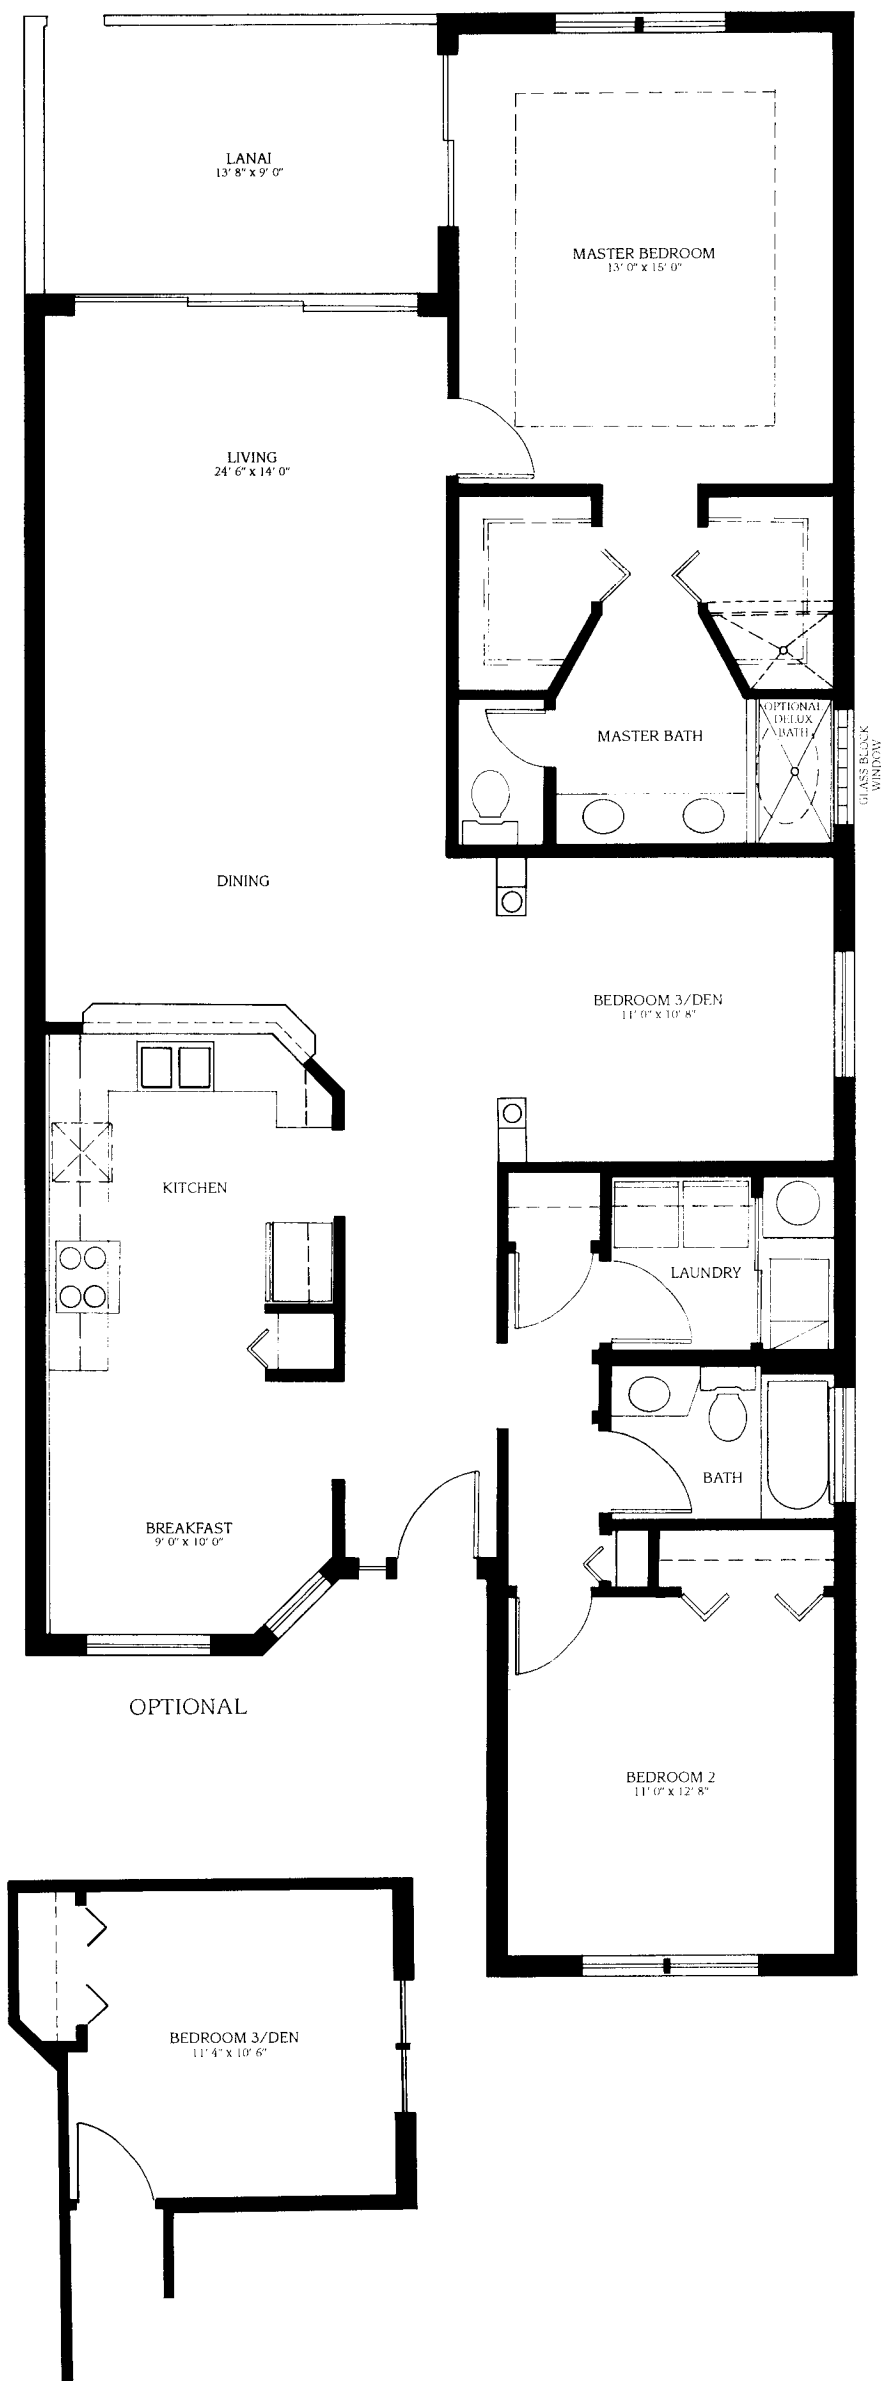

BRIGHTON

Living Area	1,592 Sq. Ft.
Lanai	132 Sq. Ft.
Entry	96 Sq. Ft.
TOTAL	1,820 Sq. Ft.