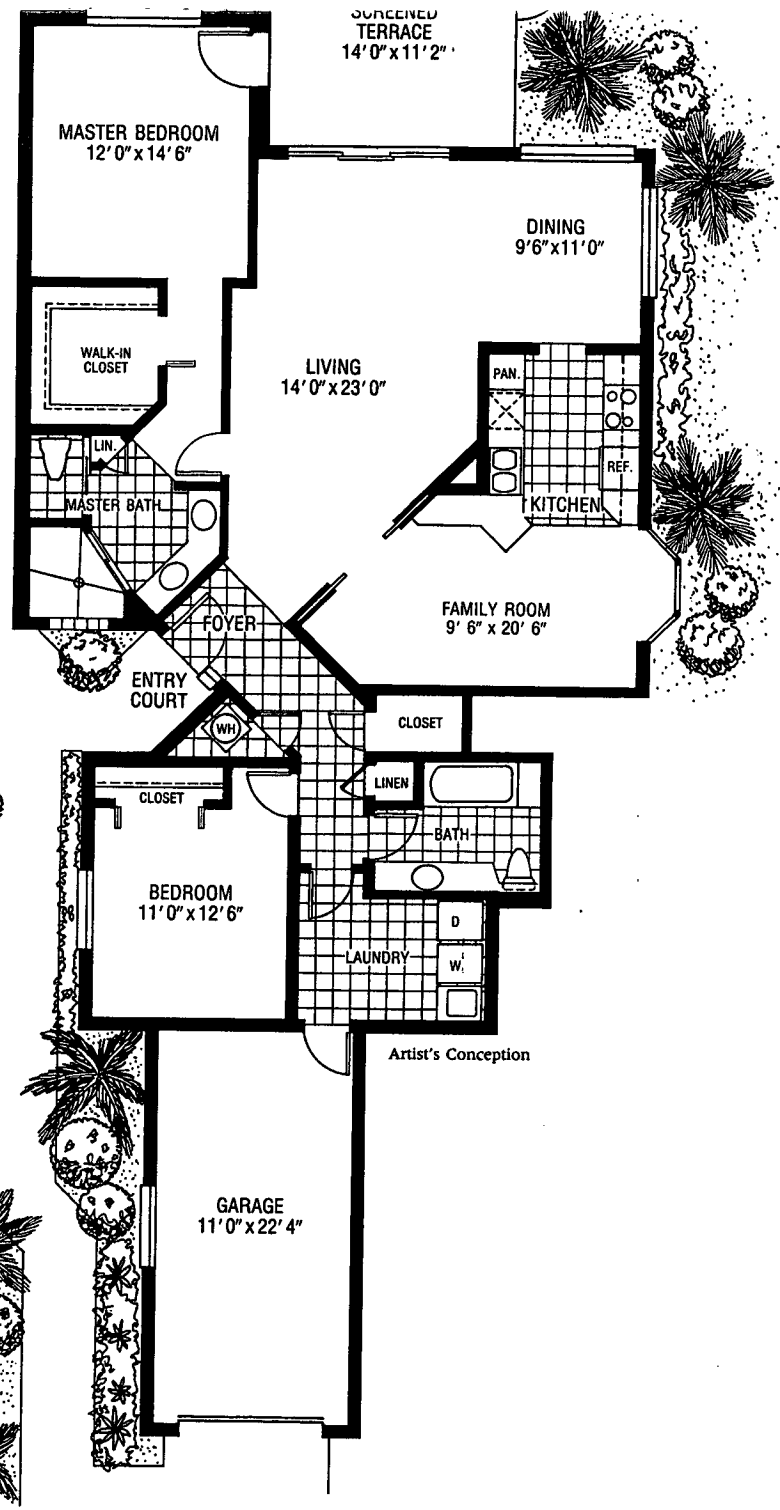

Brighton at Silver Oaks

Air-Conditioned Living Area 1,603 Sq. Ft.
Screened Terrace 158 Sq. Ft.
Total 1,761 Sq. Ft.

First Floor