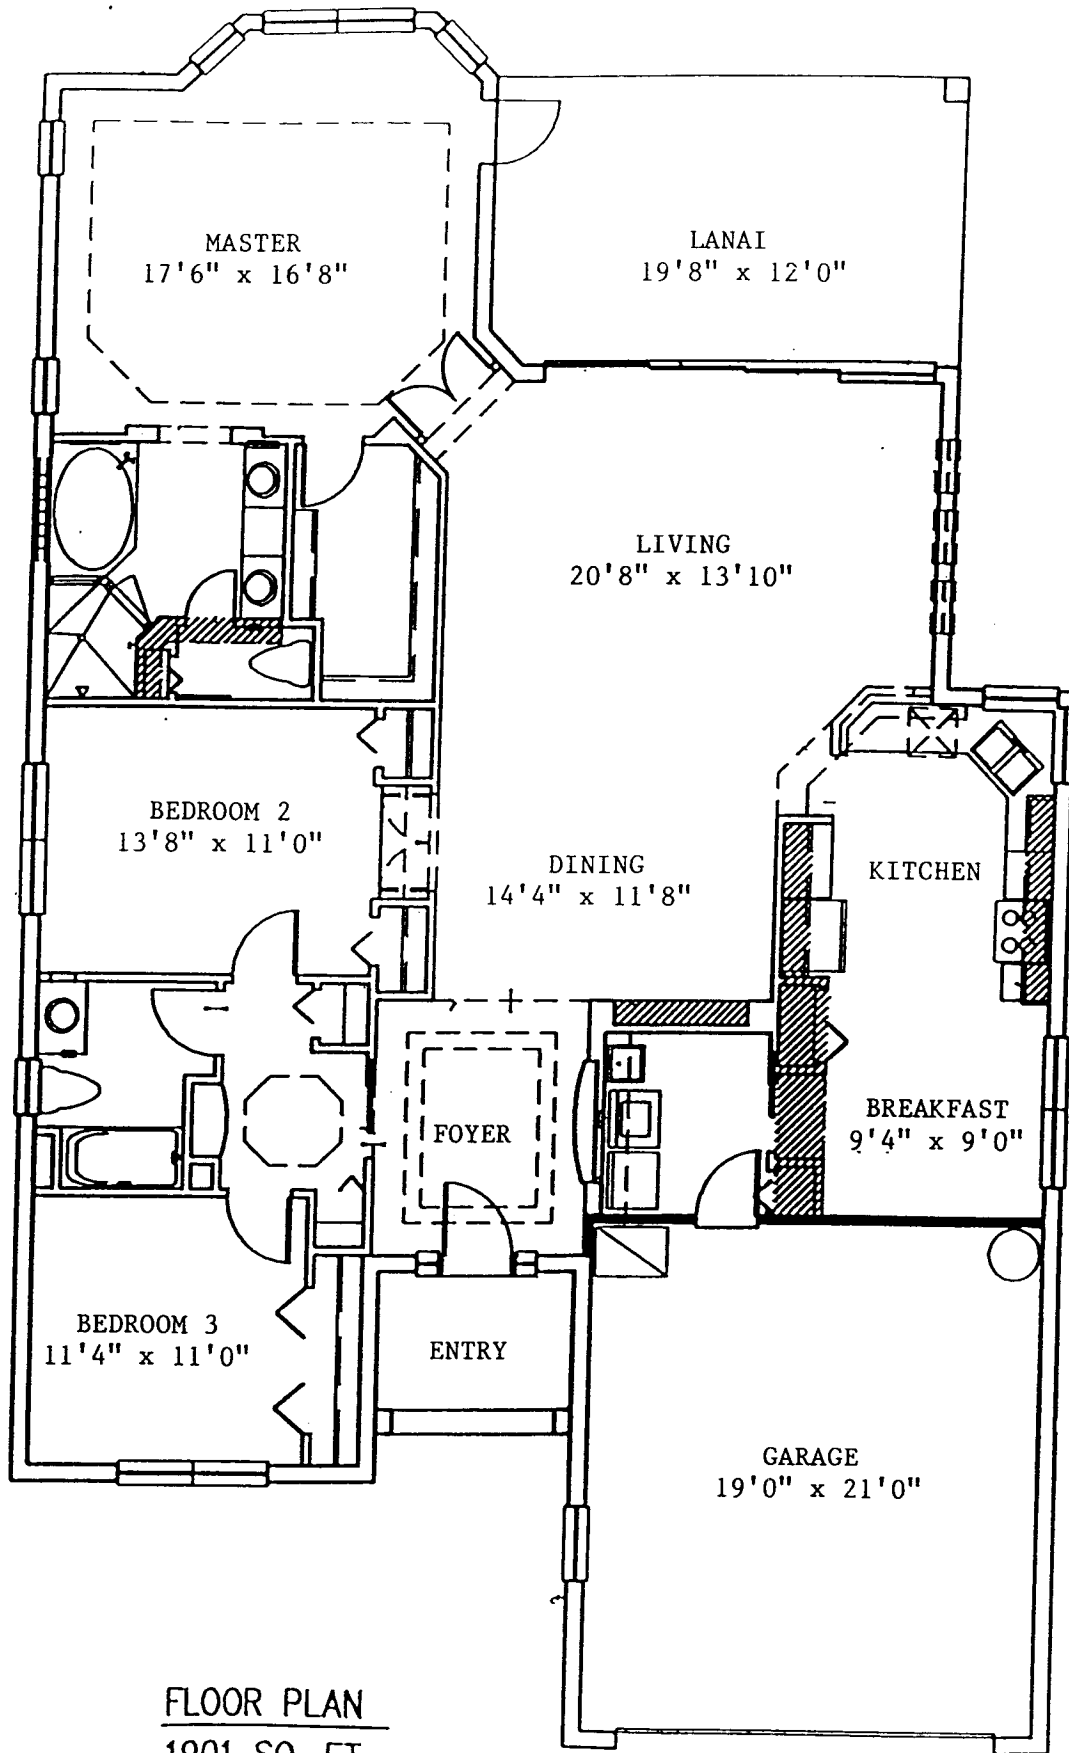

THORNBROOKE AT STONEBRIDGE COUNTRY CLUB
VILLA FLOOR PLAN
"BRENTWOOD"
4/10/95

FLOOR PLAN
1901 SQ. FT.