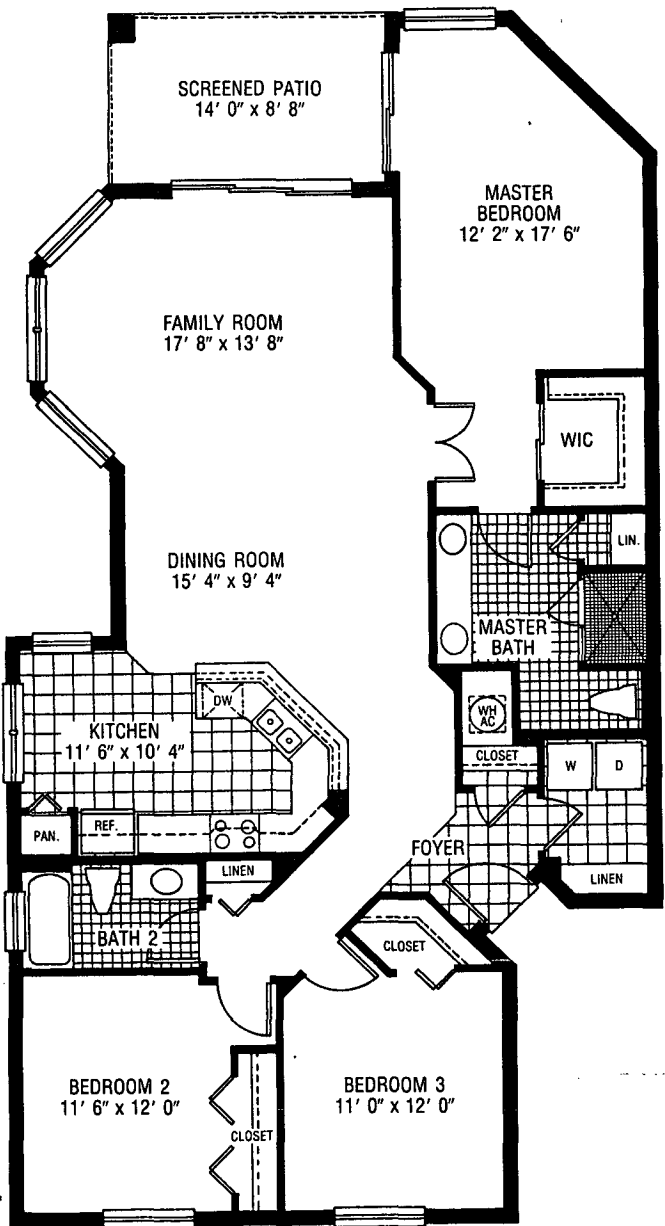

CONCORD

at Vineyards

Brandywine

Air-Conditioned Living Area

1,624 Sq. Ft.

Lanai Area

121 Sq. Ft.

Totals

1,745 Sq. Ft.