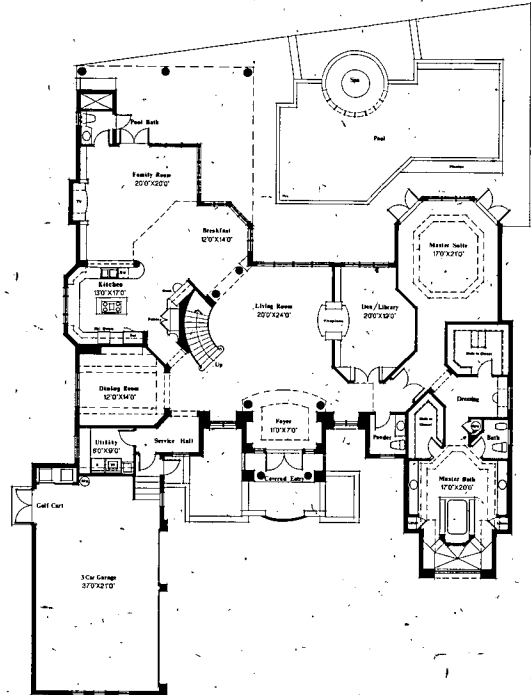

Borelli Construction

- Classical Mediterranean exterior with precast key-stone columns, door and window trims. Natural clay tile roof.
- Three-stall garage with separate golf cart storage and entry.
- Custom-designed heated pool with large heated spa. Large lanai offers privacy and convenient outside cooking center.
- Spacious master suite with coffer ceilings, separate his/hers closets with dressing area. Generous bath with whirlpool tub and stunning walk-around shower.
- Spectacular foyer and living room with twenty-foot ceiling and custom fireplace. Dramatic circular staircase and second-floor gallery.
- Dining room is adorned with barrel ceiling and dramatic feature window.
- Open family room, kitchen and breakfast nook is perfect for entertaining. Quaker Maid® wood cabinets in kitchen, granite countertops and premium appliances.
- Sweeping views of the eighth hole from the second-story balcony. Two large guest bedrooms access the balcony for an added dimension.

Plans, dimensions, specifications, material and availability are subject to change without notice. Print date: 1/95.