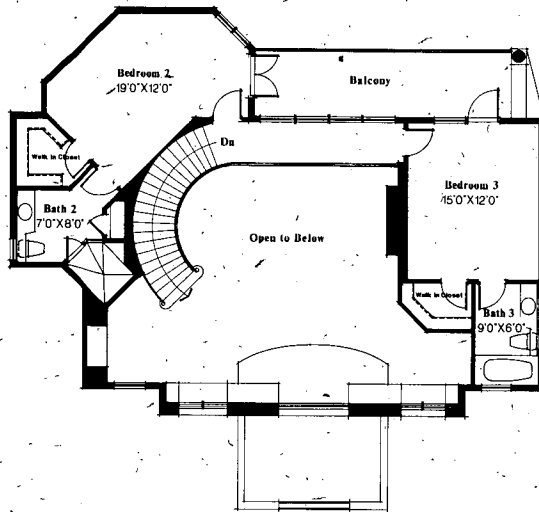

Borelli Construction

- Classical Mediterranean exterior with precast key-stone columns, door and window trims. Natural clay tile roof.
- Three-stall garage with separate golf cart storage and entry.
- Custom-designed heated pool with large heated spa. Large lanai offers privacy and convenient outside cooking center.
- Spacious master suite with coffer ceilings, separate his/hers closets with dressing area. Generous bath with whirlpool tub and stunning walk-around shower.
- Spectacular foyer and living room with twenty-foot ceiling and custom fireplace. Dramatic circular staircase and second-floor gallery.
- Dining room is adorned with barrel ceiling and dramatic feature window.
- Open family room, kitchen and breakfast nook is perfect for entertaining. Quaker Maid® wood cabinets in kitchen, granite countertops and premium appliances.
- Sweeping views of the eighth hole from the second-story balcony. Two large guest bedrooms access the balcony for an added dimension.