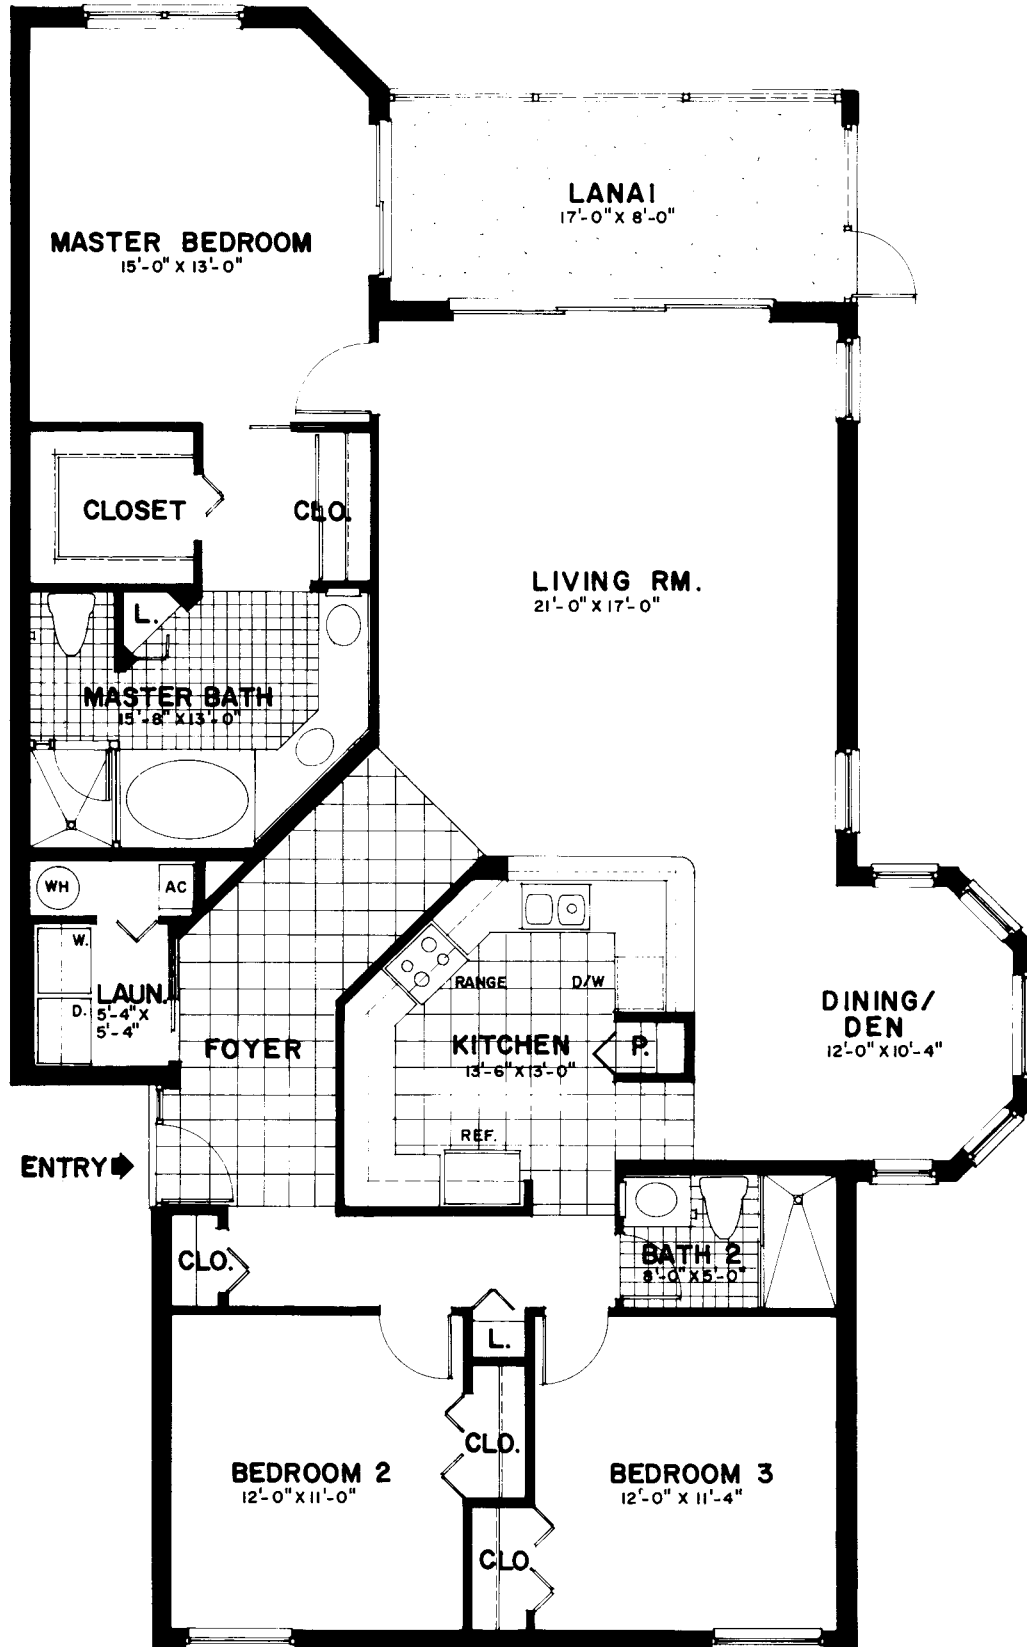

# BORDEAUX

LIVING AREA	1708
LANAI	139
TOTAL LIVING AREA	1847
COVERED PARKING	200
TOTAL AREA	2047 S.F.

ALL DIMENSIONS ARE APPROXIMATE