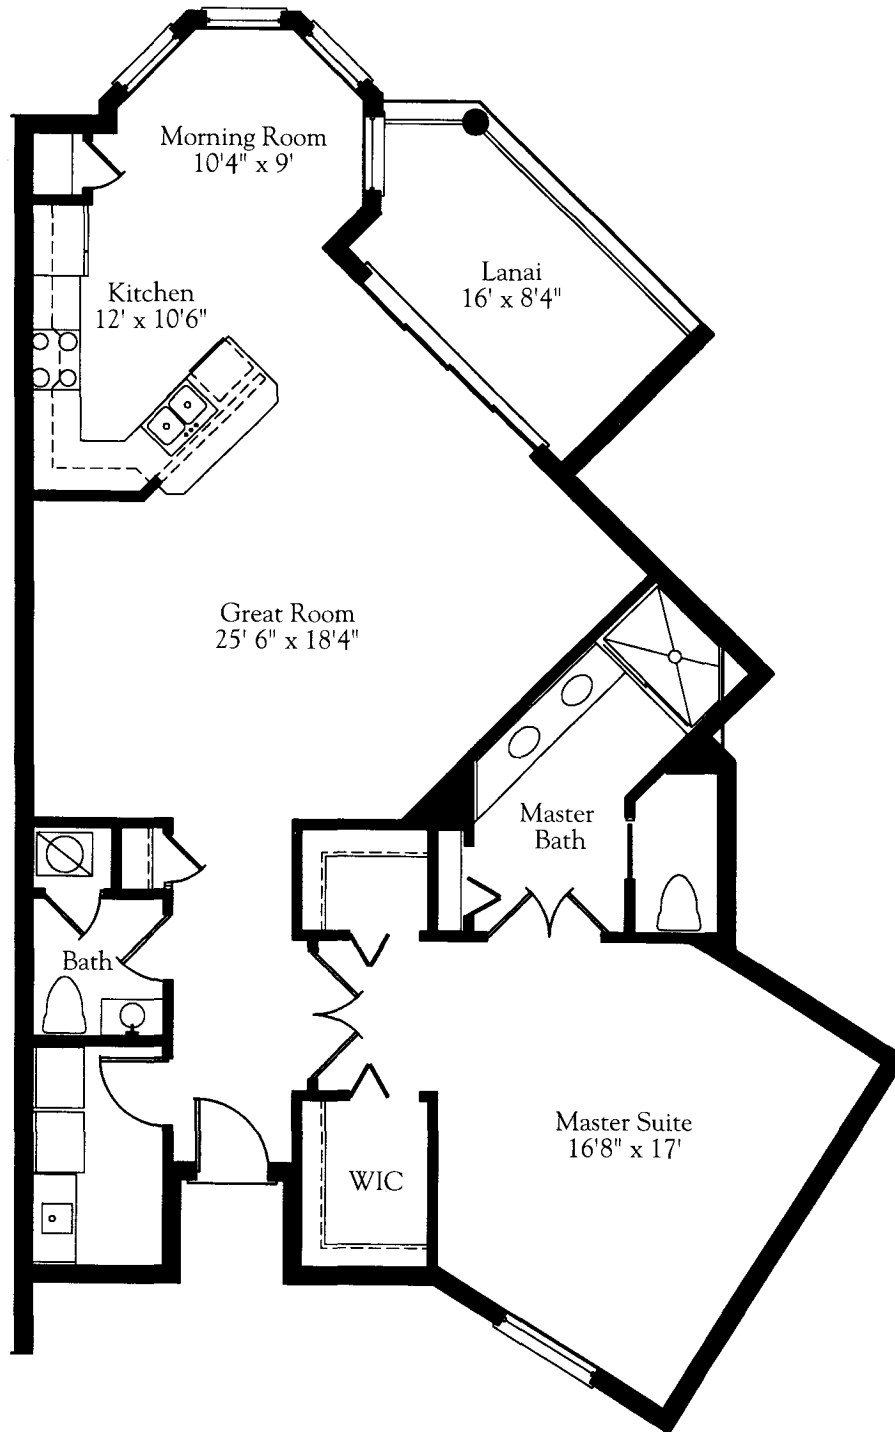

BUILDING 4 RESIDENCE 06
BUILDING 5 REVERSE RESIDENCE 06

1 BEDROOM ♦ 1 1/2 BATH	
LIVING AREA	1,325 SQ.FT.
LANAI	115 SQ.FT.
TOTAL	1,440 SQ.FT.

All dimensions are approximate. The developer reserves the right to change and alter all materials, specifications, features, dimensions, and designs without notice. See building plans for special conditions on window locations, elevators, stairs, and walkways.