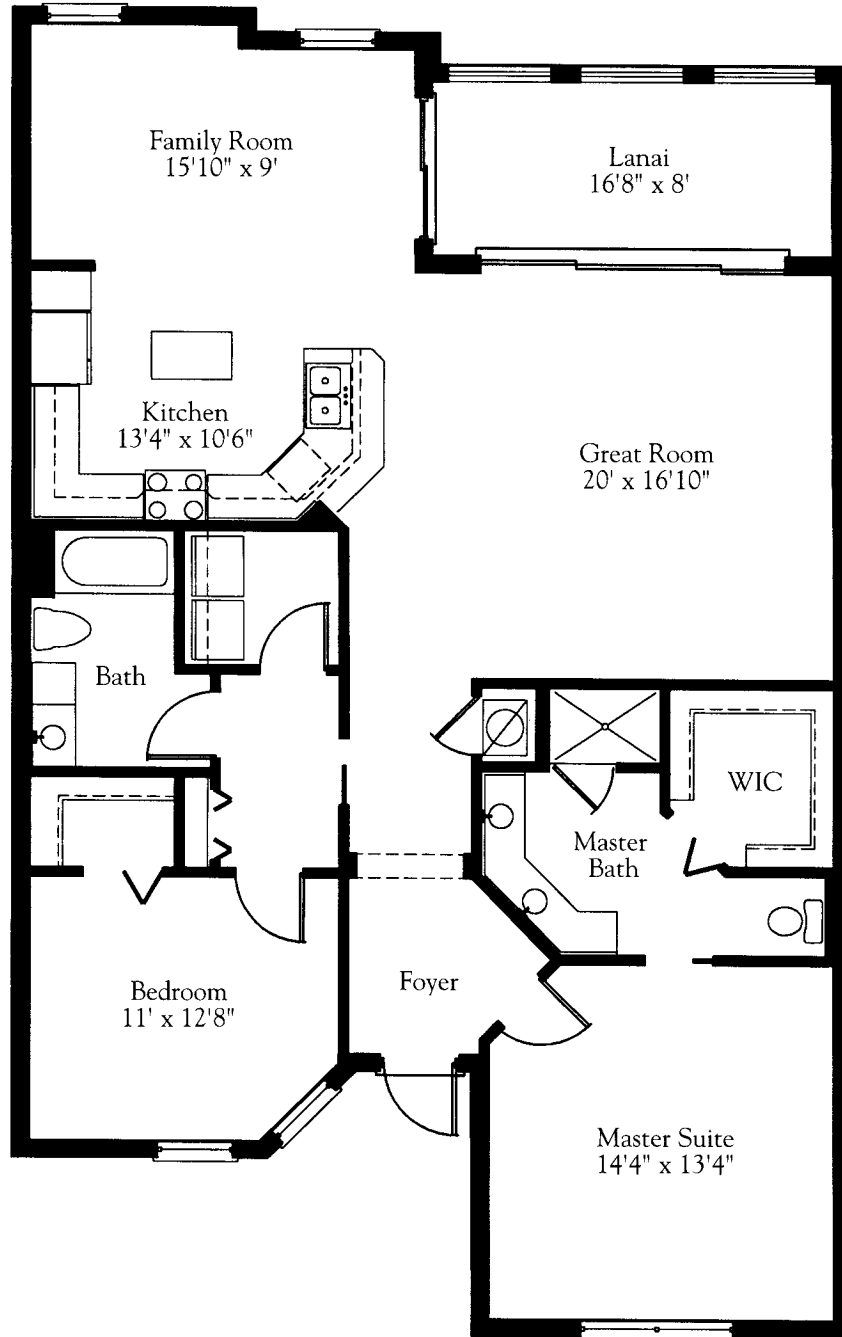

BUILDING 4 RESIDENCE 05
BUILDING 5 RESIDENCE 04
BUILDING 4 REVERSE RESIDENCE 04
BUILDING 5 REVERSE RESIDENCE 05

2 BEDROOM ♦ 2 BATH	
LIVING AREA	1,518 SQ.FT.
LANAI	138 SQ.FT.
TOTAL	1,656 SQ.FT.

*All dimensions are approximate. The developer reserves the right to change and alter all materials, specifications, features, dimensions, and designs without notice.
 See building plans for special conditions on window locations, elevators, stairs, and walkways.*