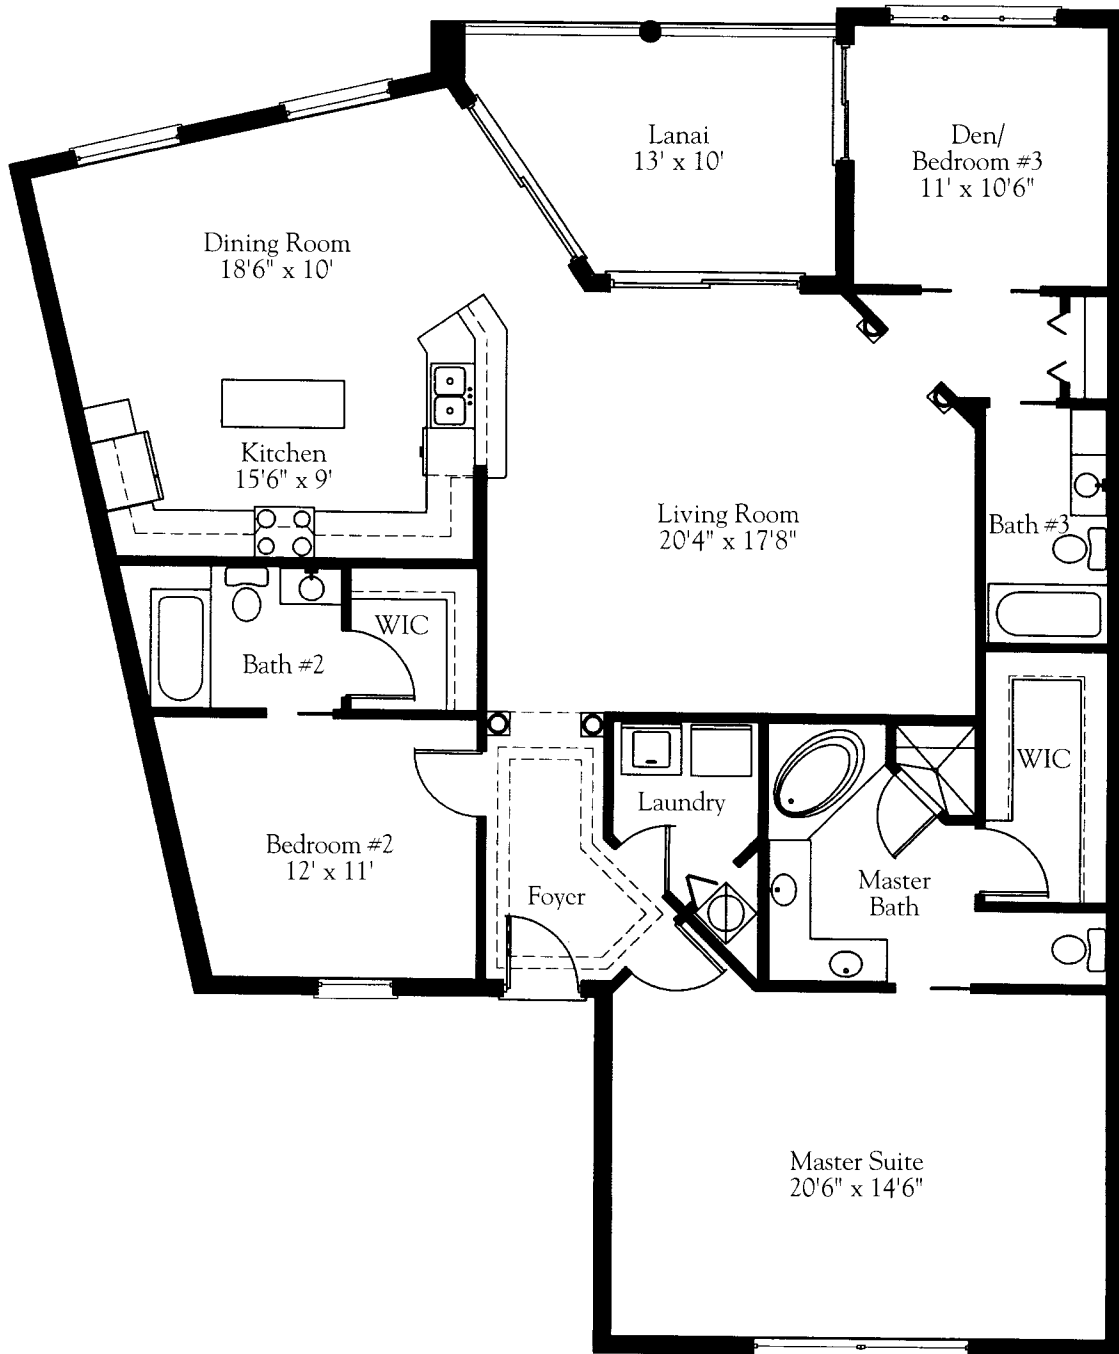

BUILDING 4 RESIDENCE 03
BUILDING 5 REVERSE RESIDENCE 03

	3 BEDROOM ♦ 3 BATH
LIVING AREA	1,842 SQ.FT.
LANAI	137 SQ.FT.
TOTAL	1,979 SQ.FT.

All dimensions are approximate. The developer reserves the right to change and alter all materials, specifications, features, dimensions, and designs without notice. See building plans for special conditions on window locations, elevators, stairs, and walkways.