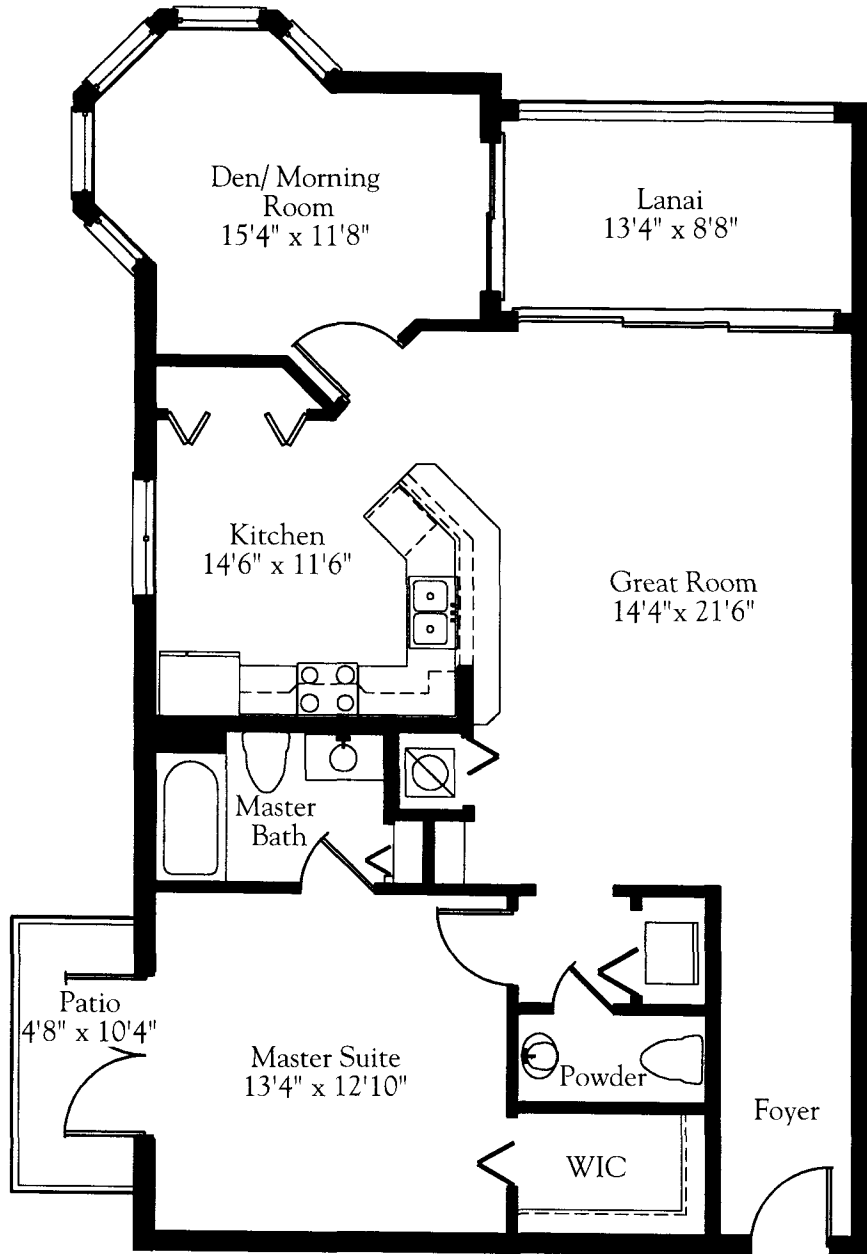

BUILDING 3 RESIDENCE 08
 BUILDING 4 RESIDENCE 02
 BUILDING 2 REVERSE RESIDENCE 08
 BUILDING 5 REVERSE RESIDENCE 02

1 BEDROOM ♦ 1 BATH	
LIVING AREA	1,126 SQ.FT.
LANAI	109 SQ.FT.
PATIO	48 SQ.FT.
TOTAL	1,283 SQ.FT.