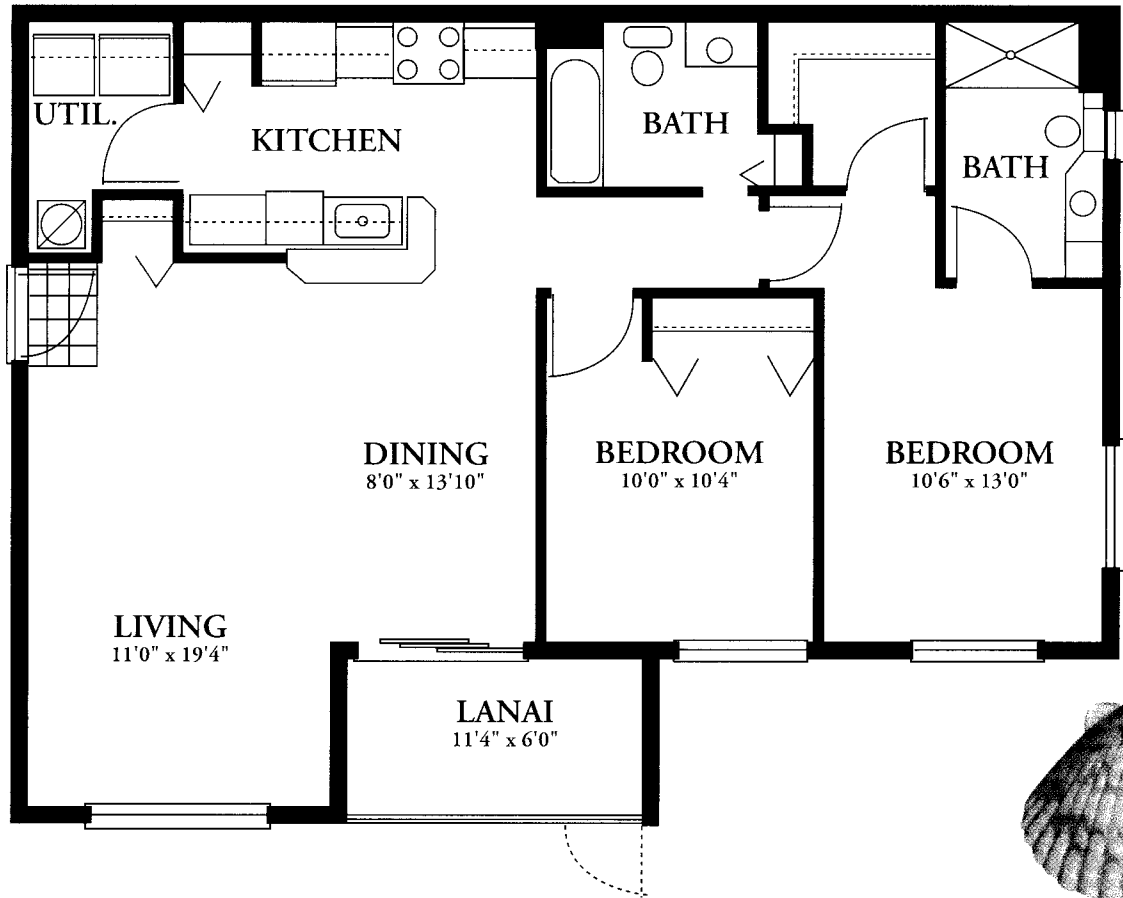

Bimini

St. Croix
at Pelican Marsh

Square Ft. Under Air 1045
Lanai 68
* Total 1113

\$ _____

*Approximate square footage