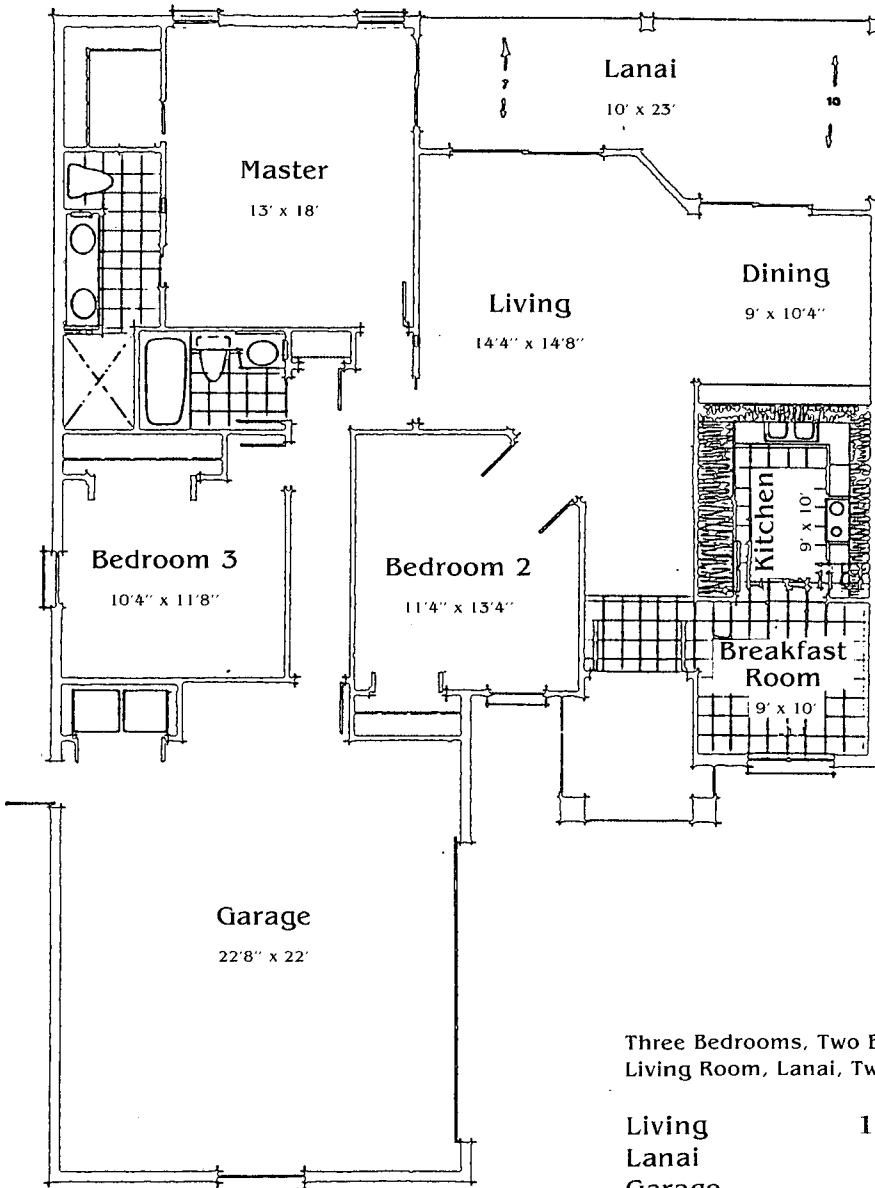

# Bentley

Three Bedrooms, Two Bathrooms,  
Living Room, Lanai, Two Car Garage

Living	1410 sq. ft.
Lanai	207 sq. ft.
Garage	550 sq. ft.

**Total** 2167 sq. ft.

Renderings are conceptual and dimensions are approximate.  
Plans are subject to change without notice.