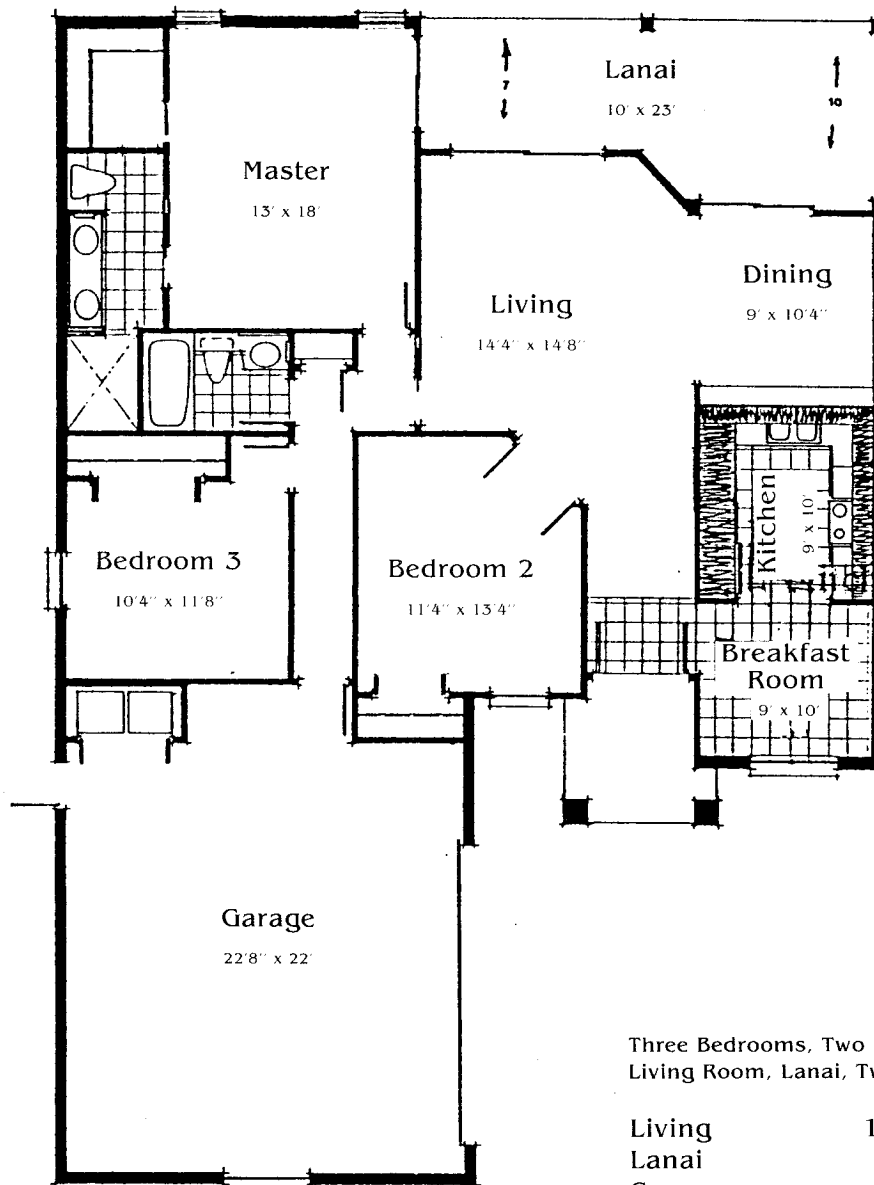

Bentley

Three Bedrooms, Two Bathrooms,
Living Room, Lanai, Two Car Garage

| | |
|--------|--------------|
| Living | 1410 sq. ft. |
| Lanai | 207 sq. ft. |
| Garage | 550 sq. ft. |

Total 2167 sq. ft.

Renderings are conceptual and dimensions are approximate.
Plans are subject to change without notice.