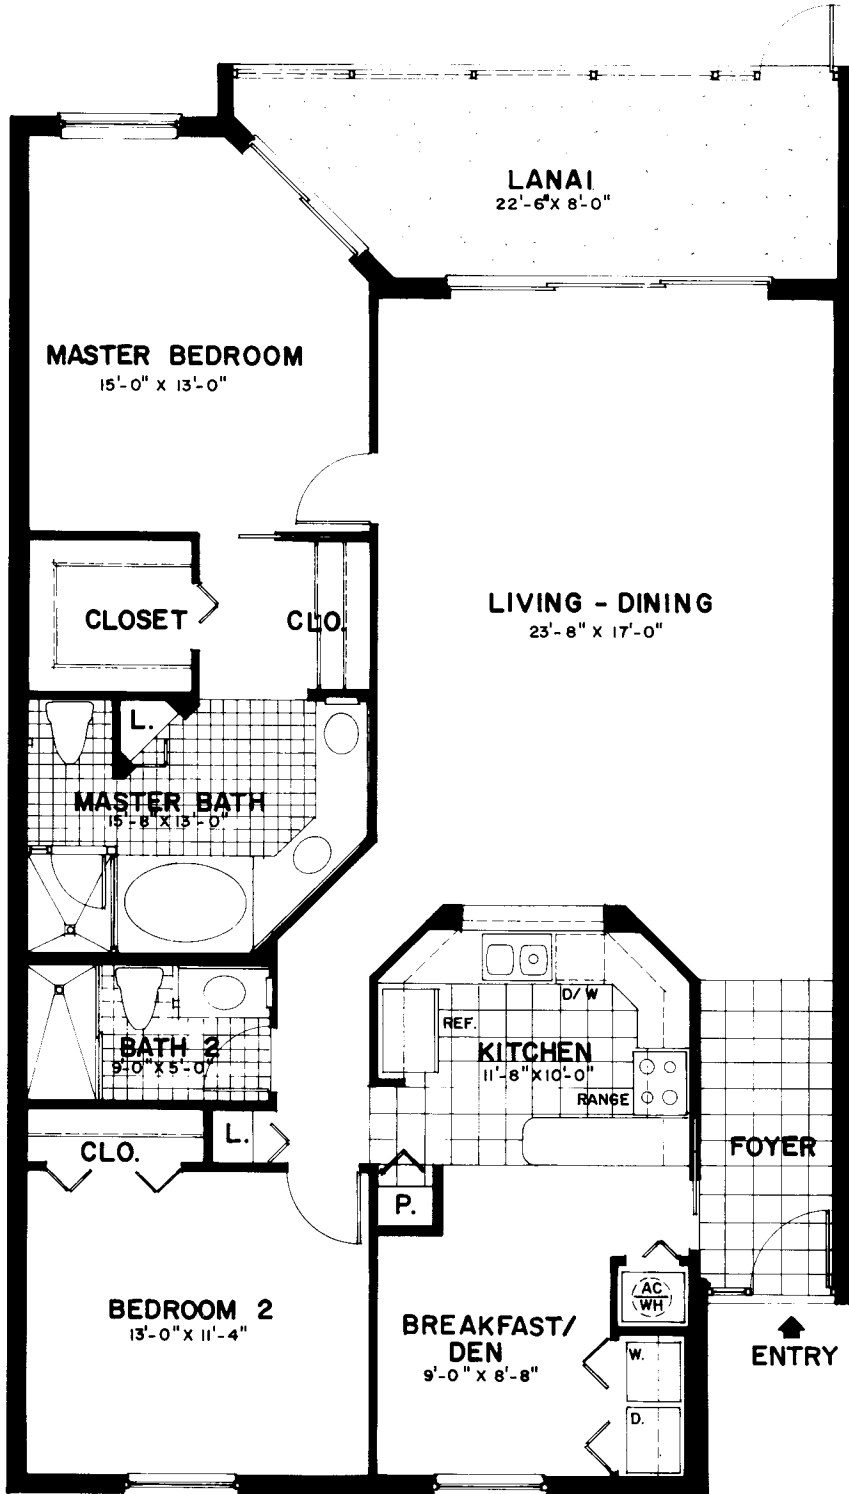

BEL AIRE

LIVING AREA	1450
LANAI	169
TOTAL LIVING AREA	1619
COVERED PARKING	200
TOTAL AREA	1819 S.F.

ALL DIMENSIONS ARE APPROXIMATE