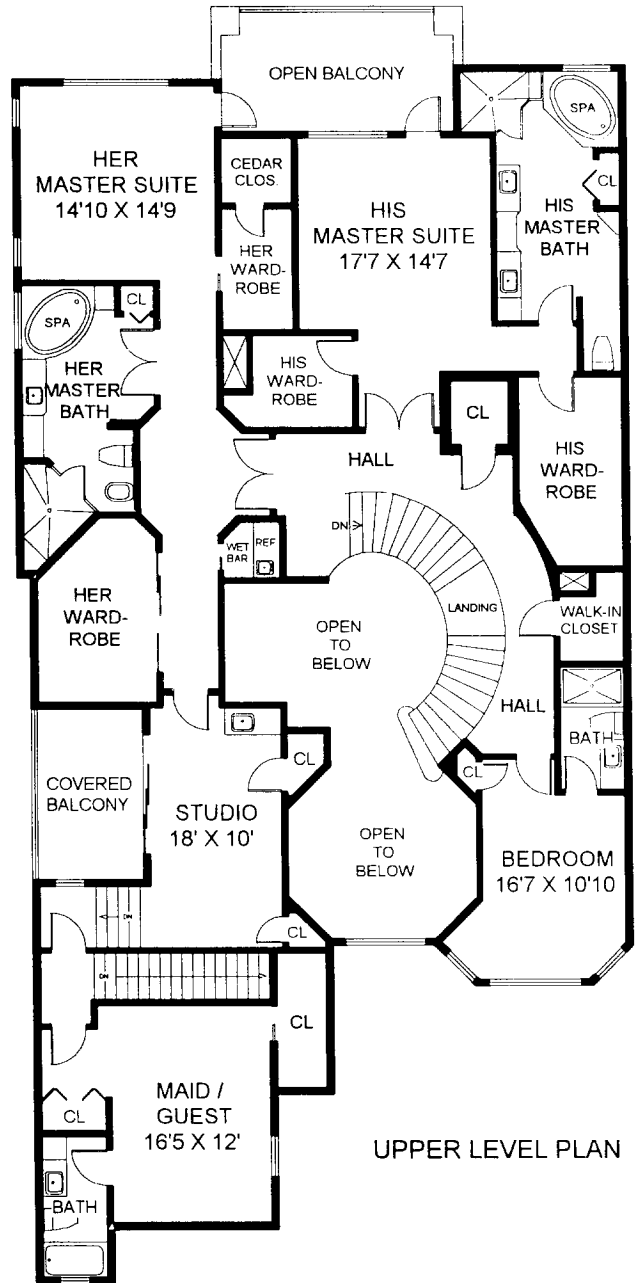

LIVING AREA (A/C)	5836
Garage	604
Entry	65
Lanai	383
Covered Balcony	108
TOTAL AREA UNDER ROOF	6996
Screen Enclosure	1285
Open Balcony	175
TOTAL SQ. FT.	8456

EDIE DOOLEY

WCI Realty, Inc.

Bay Colony Sales Center