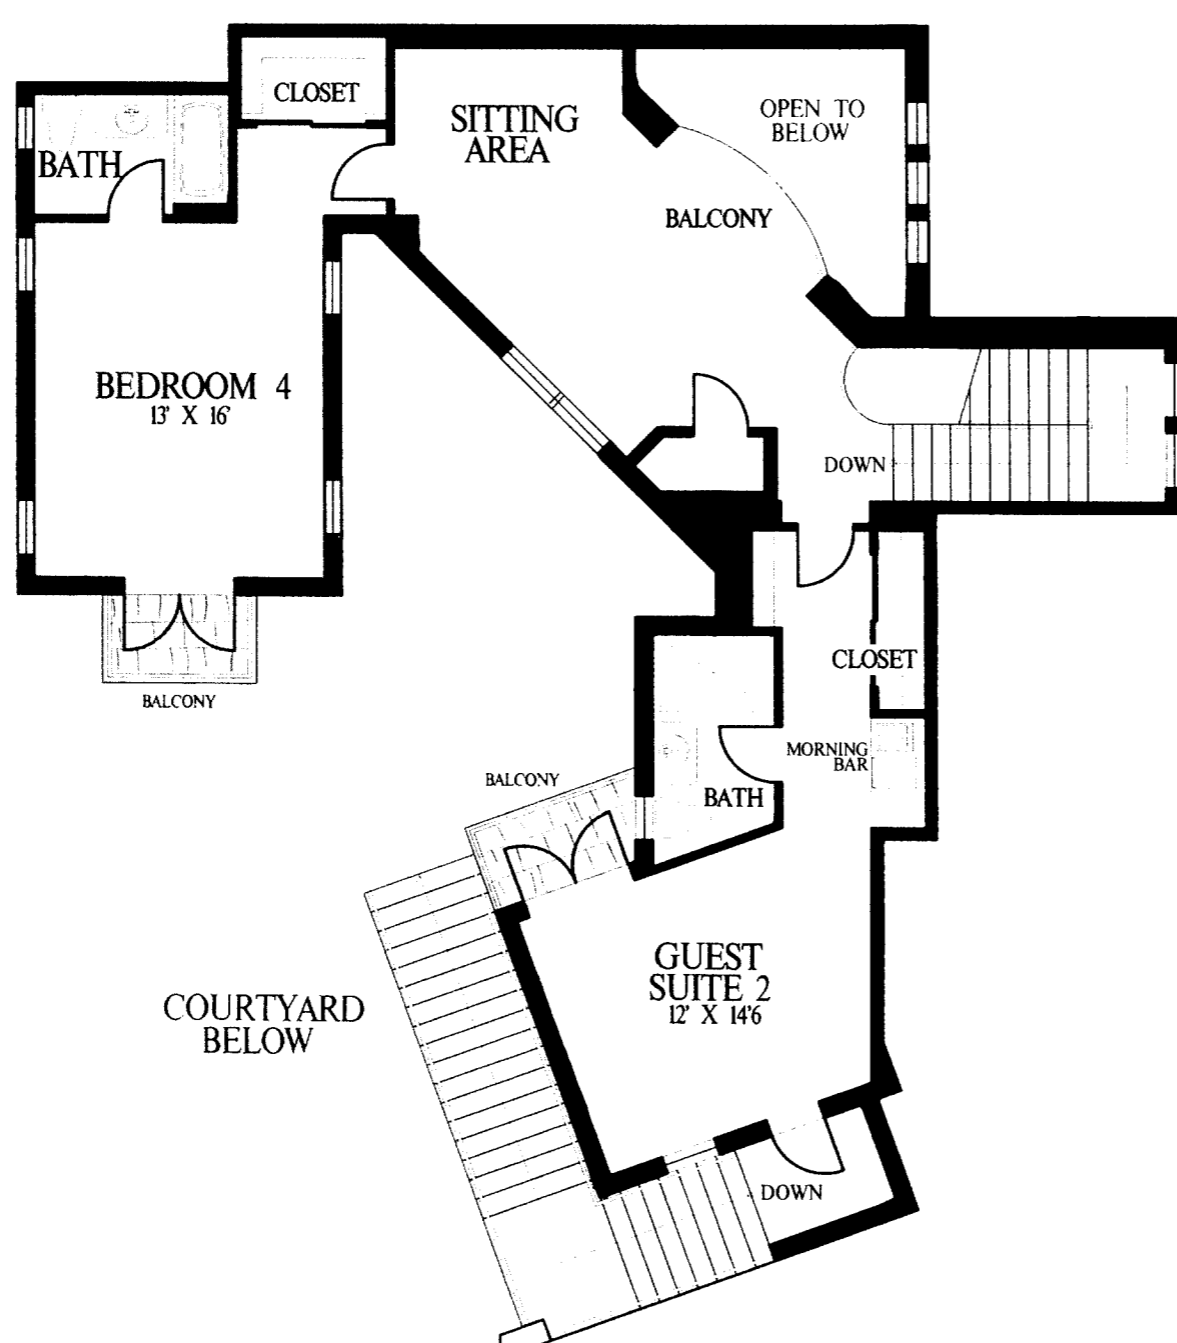

BAY CEDAR
 VILLAS of ESTUARY
 4 Bedrooms plus Study, 4-1/2 Baths

First Floor Living Area	3,536 sq. ft.
Second Floor Living Area	1,232 sq. ft.
Total Air Conditioned Living Area	4,768 sq. ft.
Garage	743 sq. ft.
Covered Exterior	388 sq. ft.
Total Area	5,899 sq. ft.

1st Floor

2nd Floor