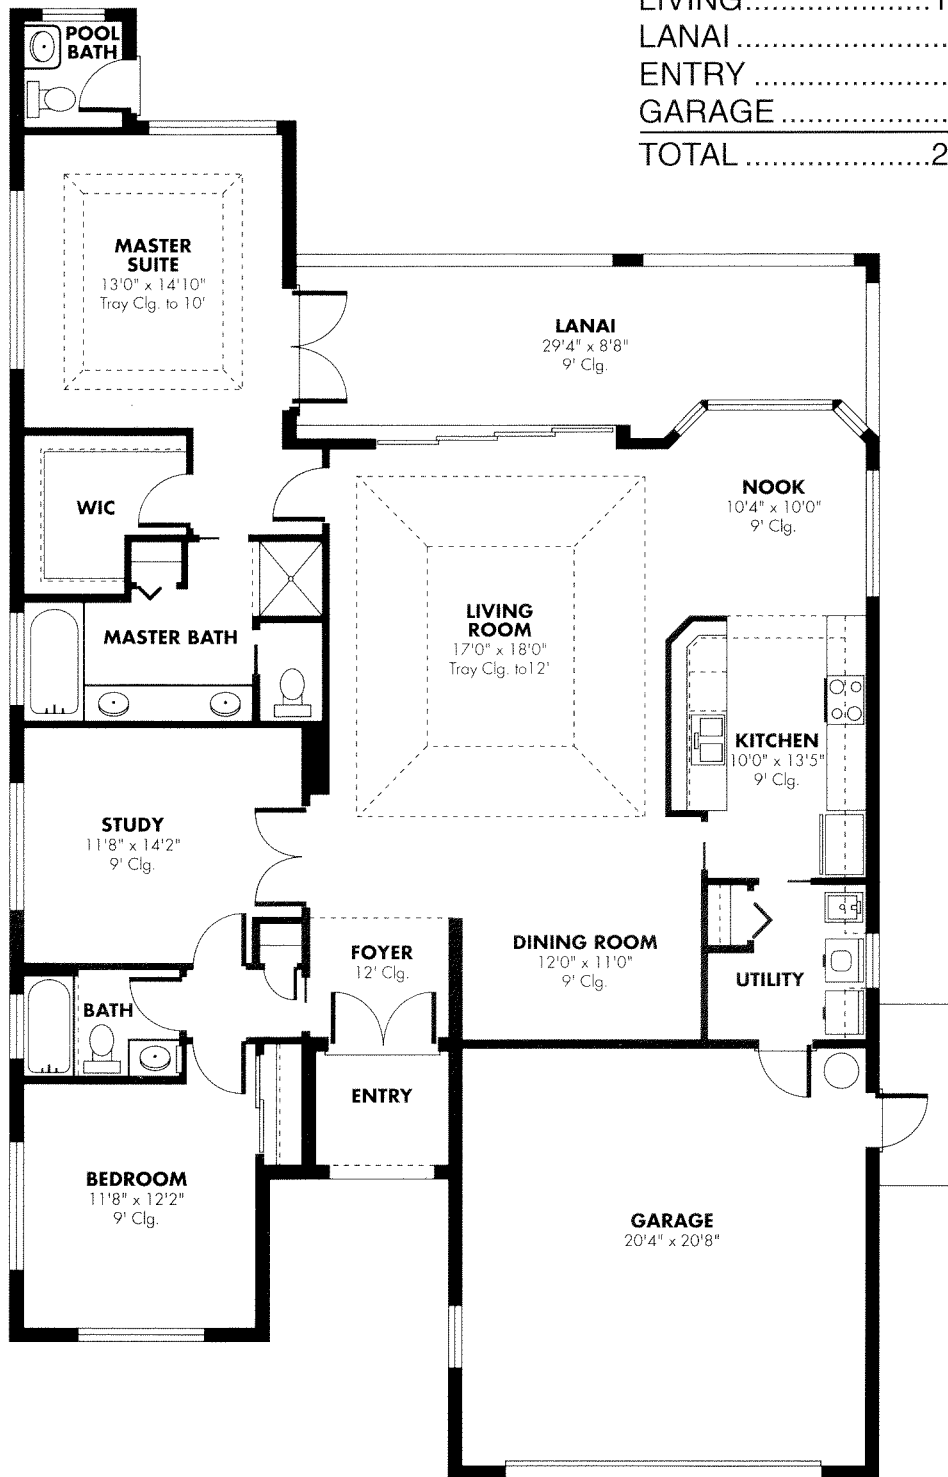

## SQUARE FOOTAGE

|                    |              |
|--------------------|--------------|
| LIVING.....        | 1,820        |
| LANAI .....        | 245          |
| ENTRY .....        | 42           |
| GARAGE .....       | 467          |
| <b>TOTAL .....</b> | <b>2,574</b> |