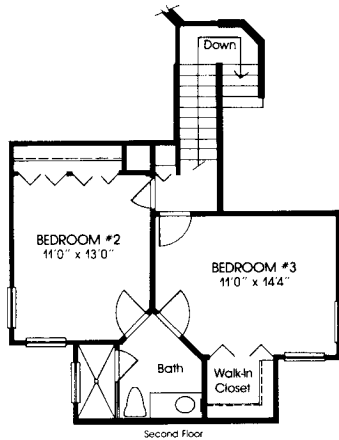

Napa Ridge

at The Vineyards

Patio Homes

Baccarat

Living Area 2110 Sq. Ft.
Total Area 2777 Sq. Ft.