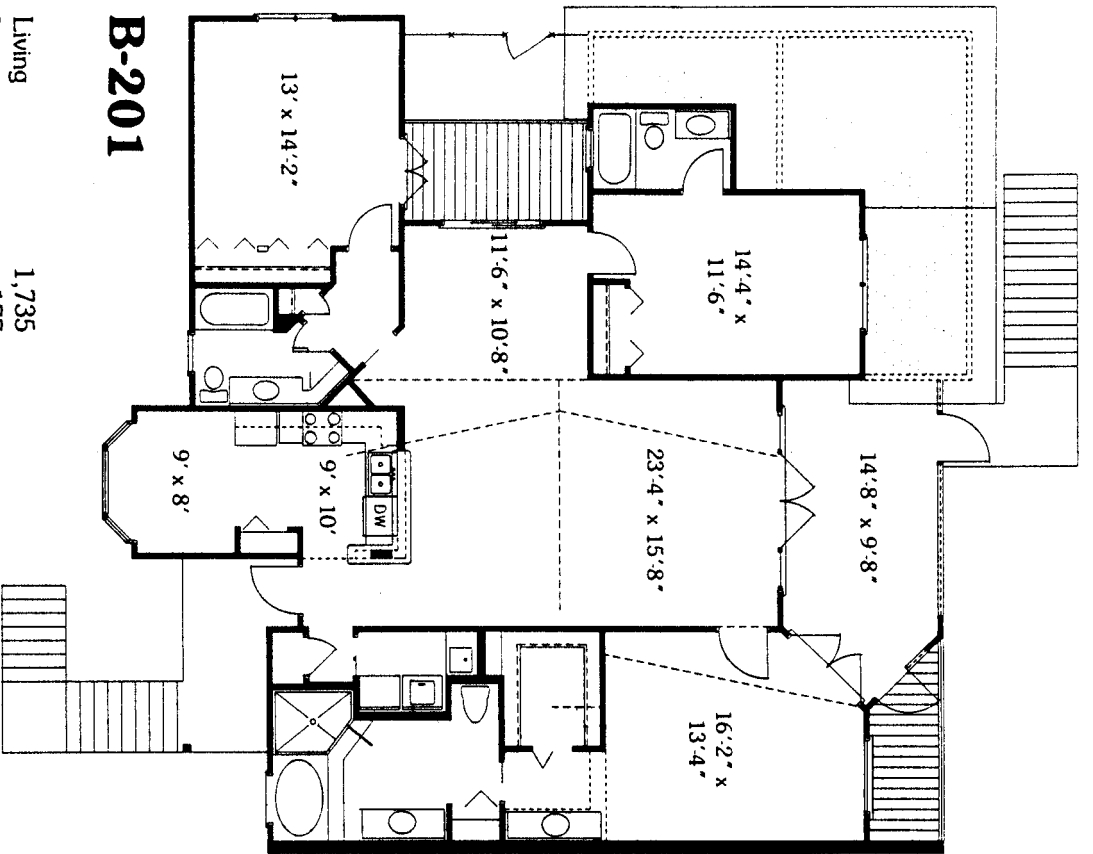

B-202

Living	1,712
Lanai	167
Balcony	45
Garage	66
Total	<hr/> 2,235

B-201

Living	1,735
Lanai	177
Balcony	45
Garage	51
Total	<hr/> 2,253

Dimensions are approximate