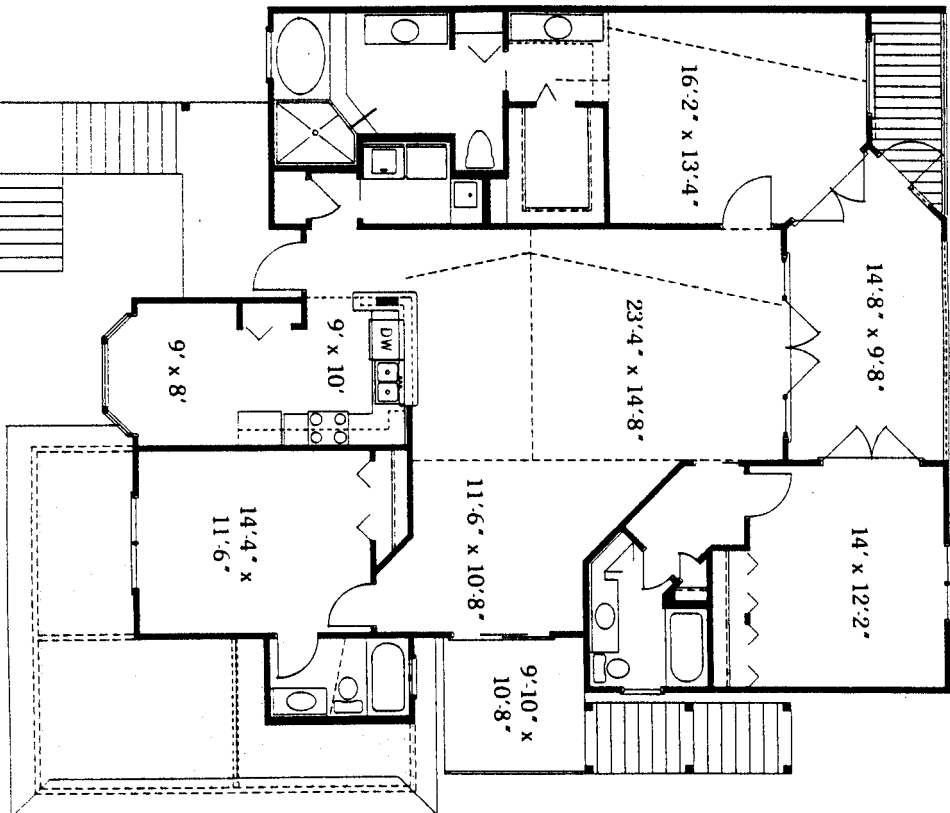

B-202

Living	1,712
Lanai	167
Balcony	45
Garage	66
Total	<hr/> 2,235

B-201

Living	1,735
Lanai	177
Balcony	45
Garage	51
Total	<hr/> 2,253

Dimensions are approximate