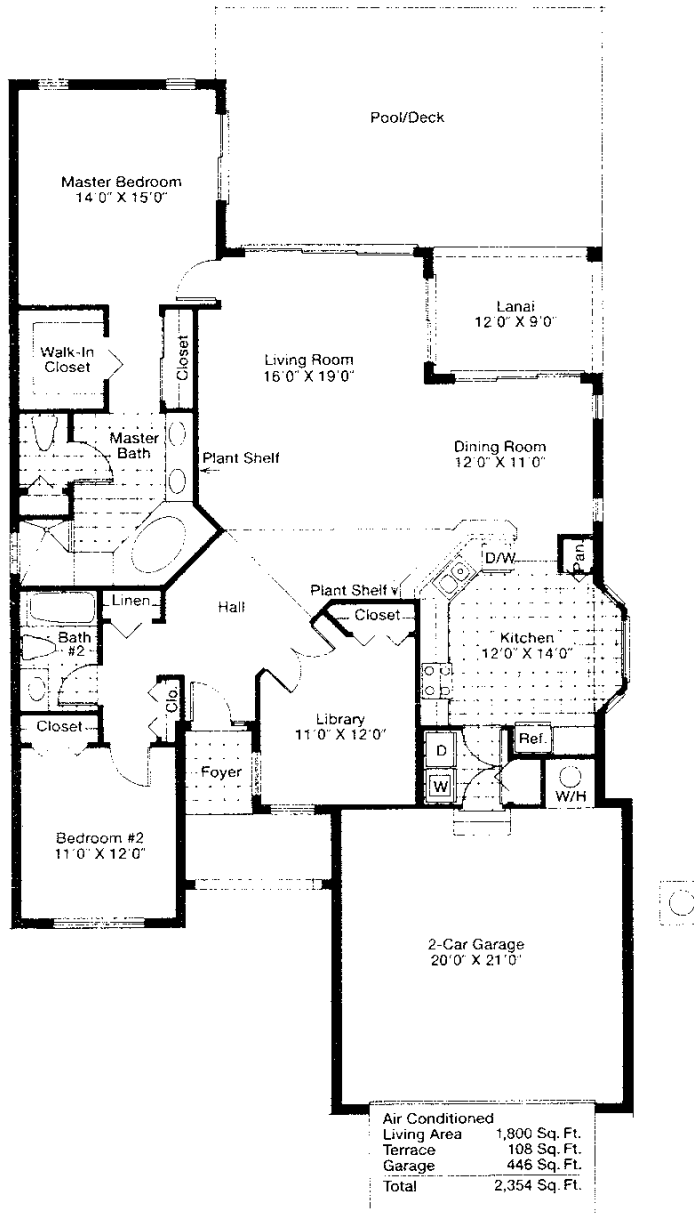

# Andros II

2 Bedrooms plus Den, 2 Baths  
2,354 Square Feet

All dimensions and specifications are approximate and are subject to change without notice.