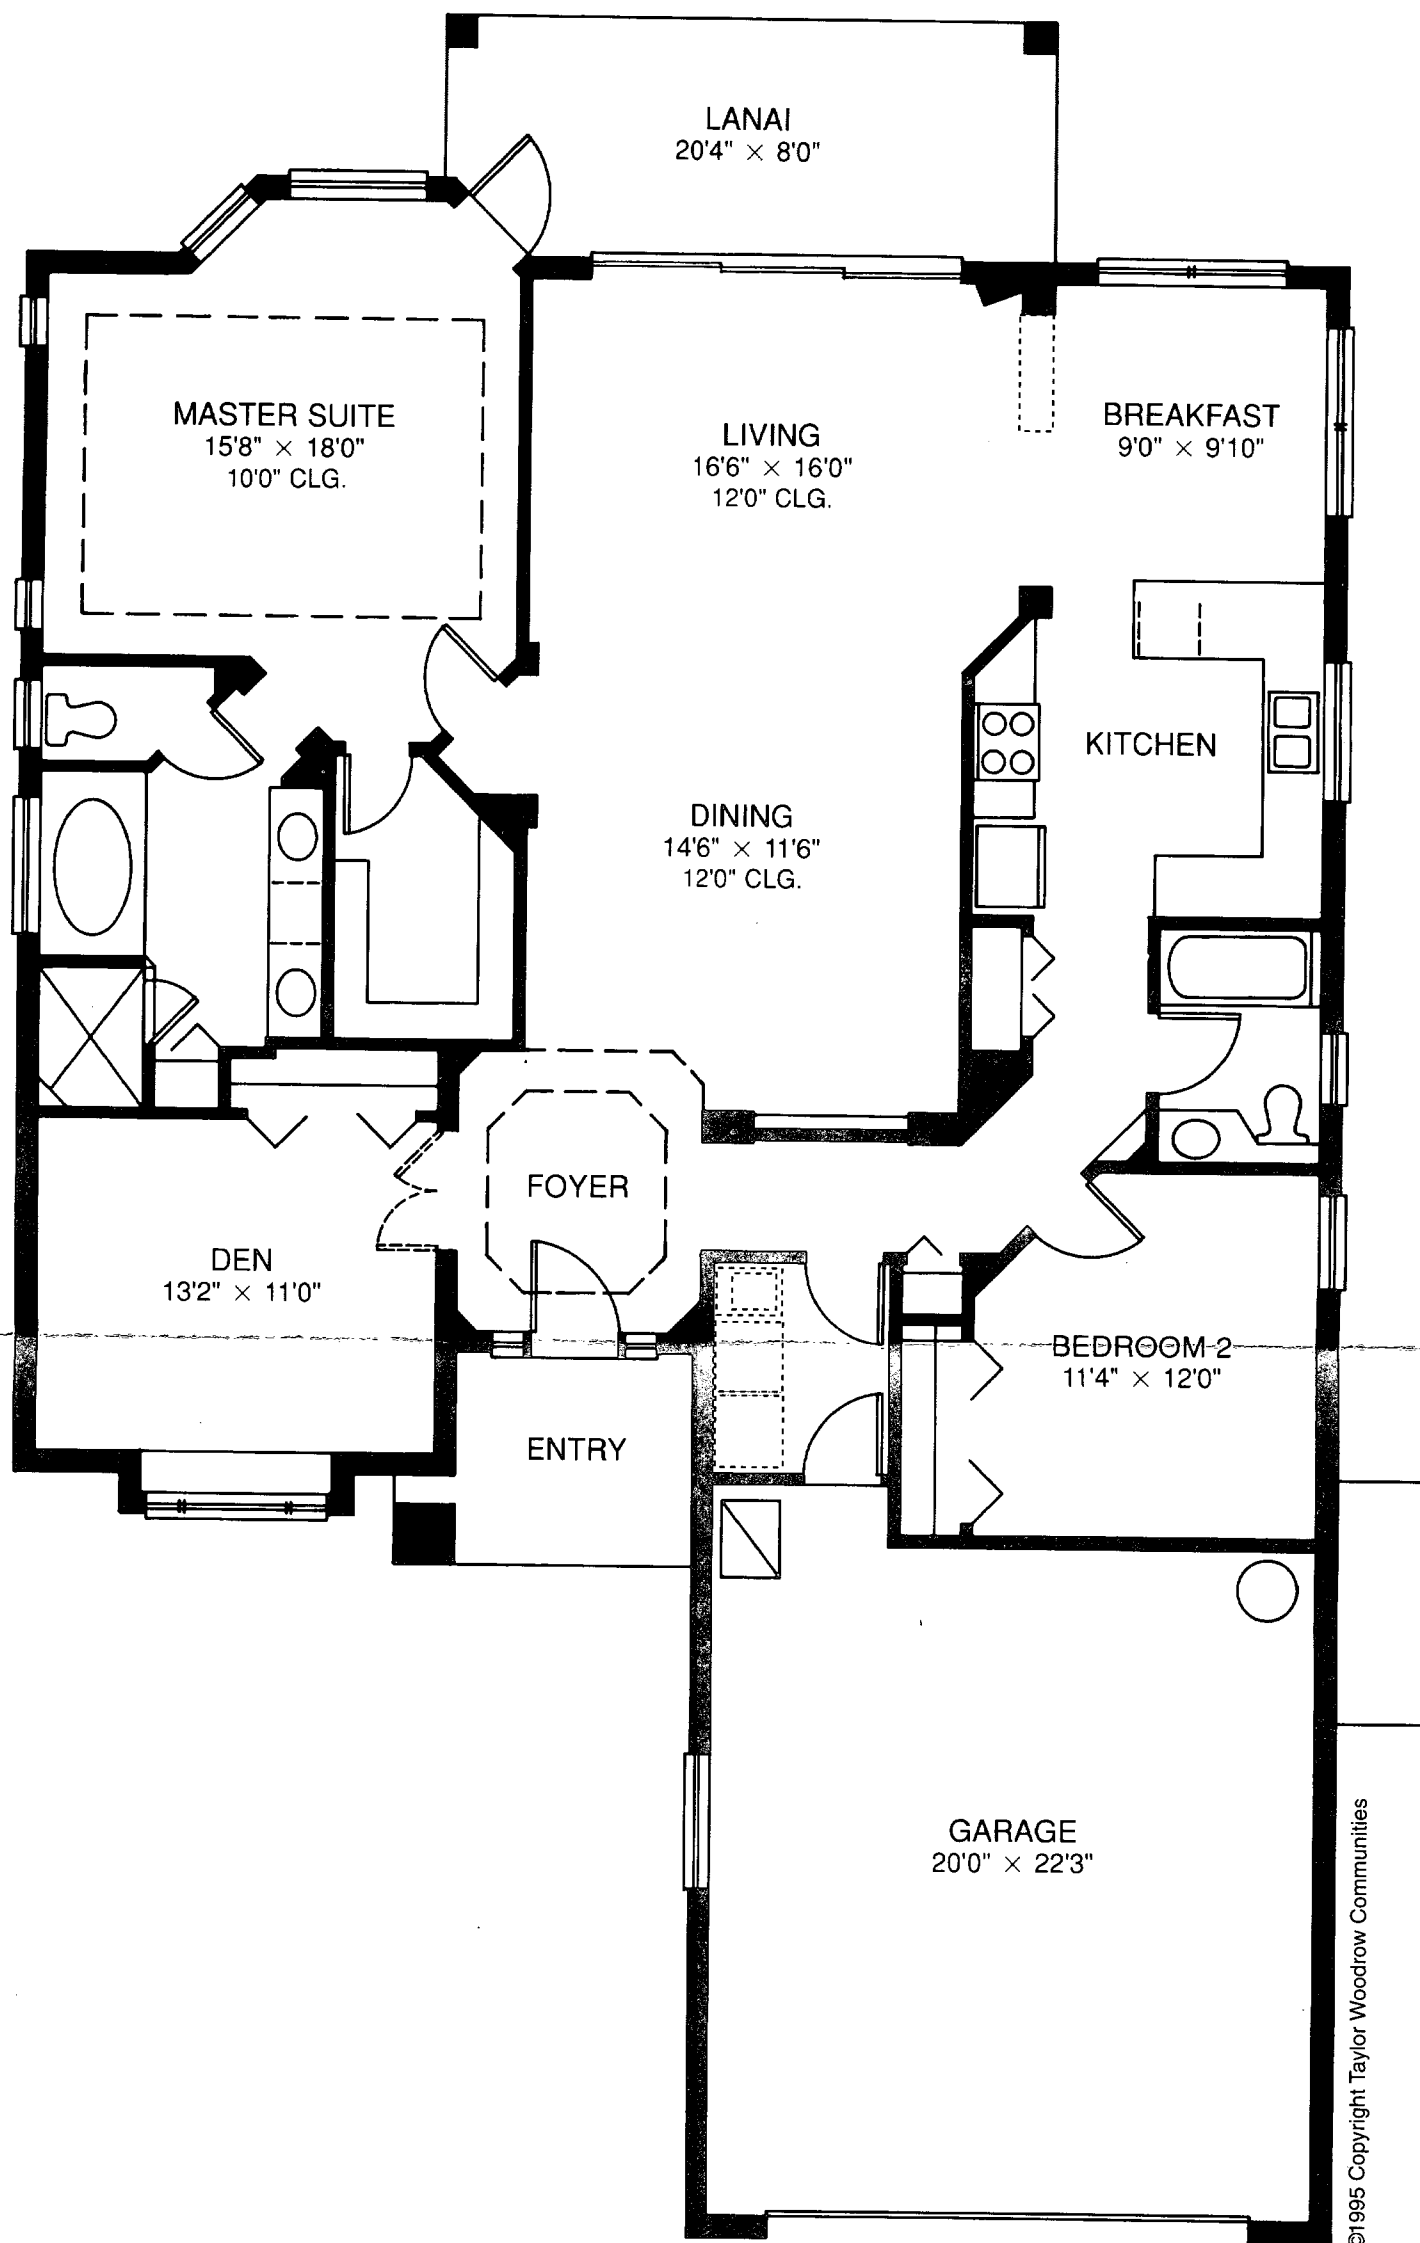

A U S T I N

©1995 Copyright Taylor Woodrow Communities

F E A T U R E S

Living Area	1,776 Sq. Ft.
Lanai	188 Sq. Ft.
Garage	547 Sq. Ft.
Entry	55 Sq. Ft.

TOTAL 2,566 Sq. Ft.