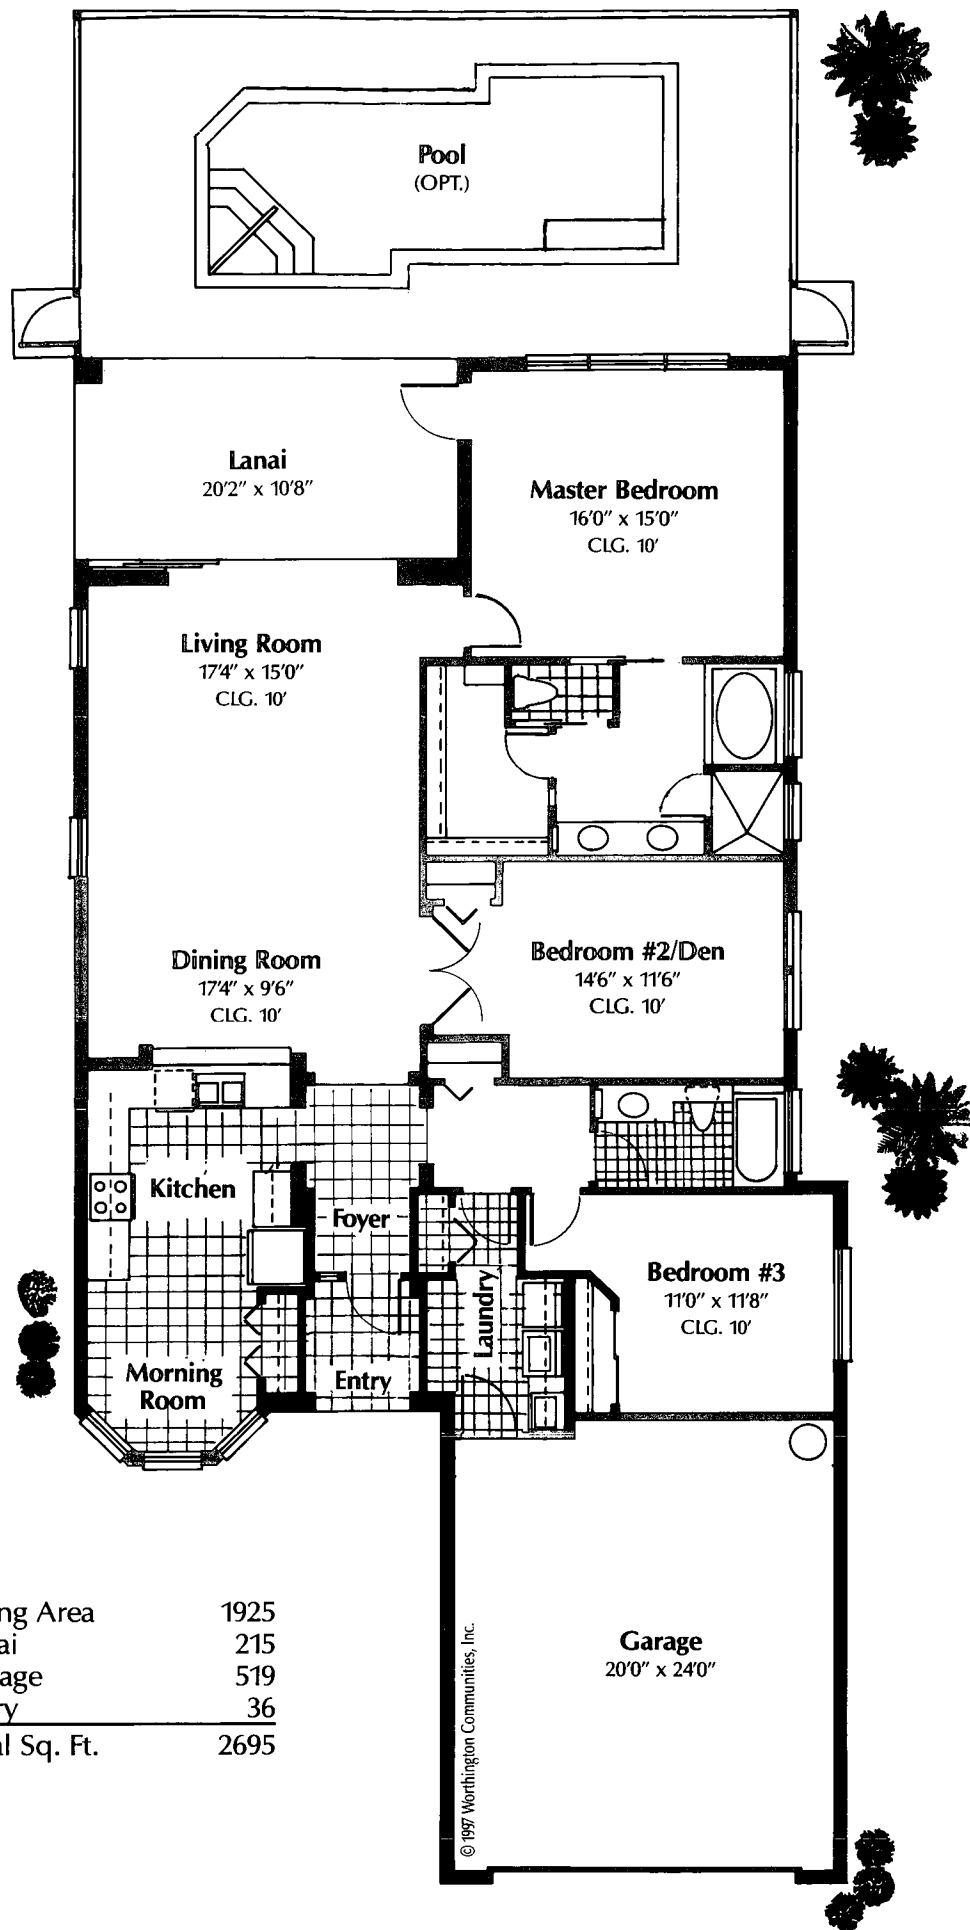

Augusta

Living Area	1925
Lanai	215
Garage	519
Entry	36
Total Sq. Ft.	2695

© 1997 Worthington Communities, Inc.

Worthington Communities, Inc. reserves the right to make modifications to floor plans, materials and specifications without notice. Dimensions are approximate. Illustrations are artist renderings only.