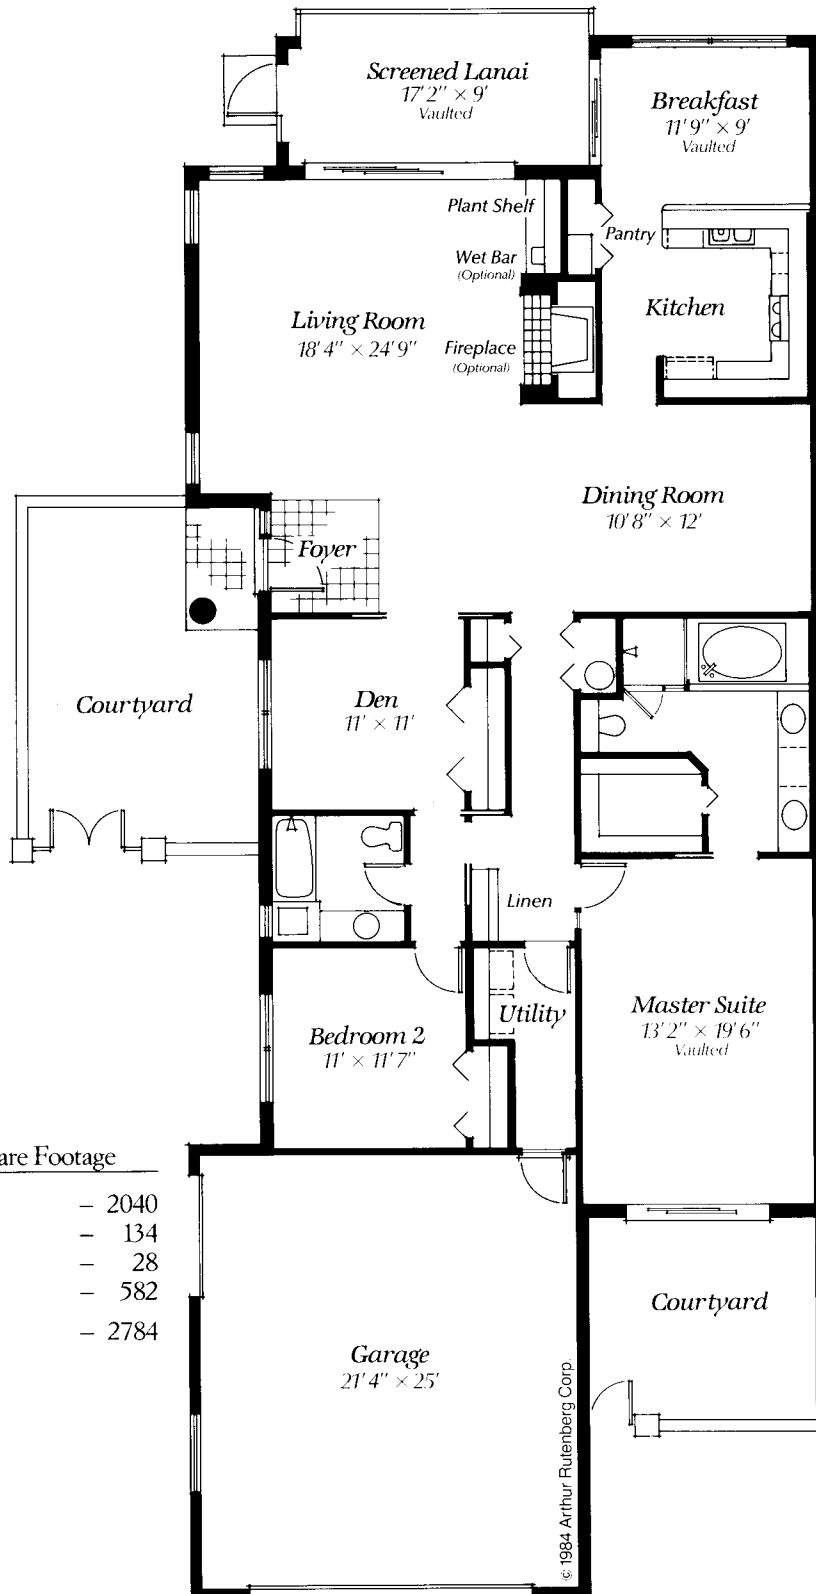

AUGUSTA III

Square Footage	
Living	- 2040
Lanai	- 134
Entry	- 28
Garage	- 582
TOTAL	- 2784

Arthur Rutenberg Homes reserves the right to make modifications to floor plans, materials and specifications without notice. Dimensions are approximate. Illustrations are artist renderings only.

Square Footage	
Living	- 2040
Lanai	- 134
Entry	- 28
Garage	- 582
TOTAL	- 2784

Arthur Rutenberg Homes reserves the right to make modifications to floor plans, materials and specifications without notice. Dimensions are approximate. Illustrations are artist renderings only.