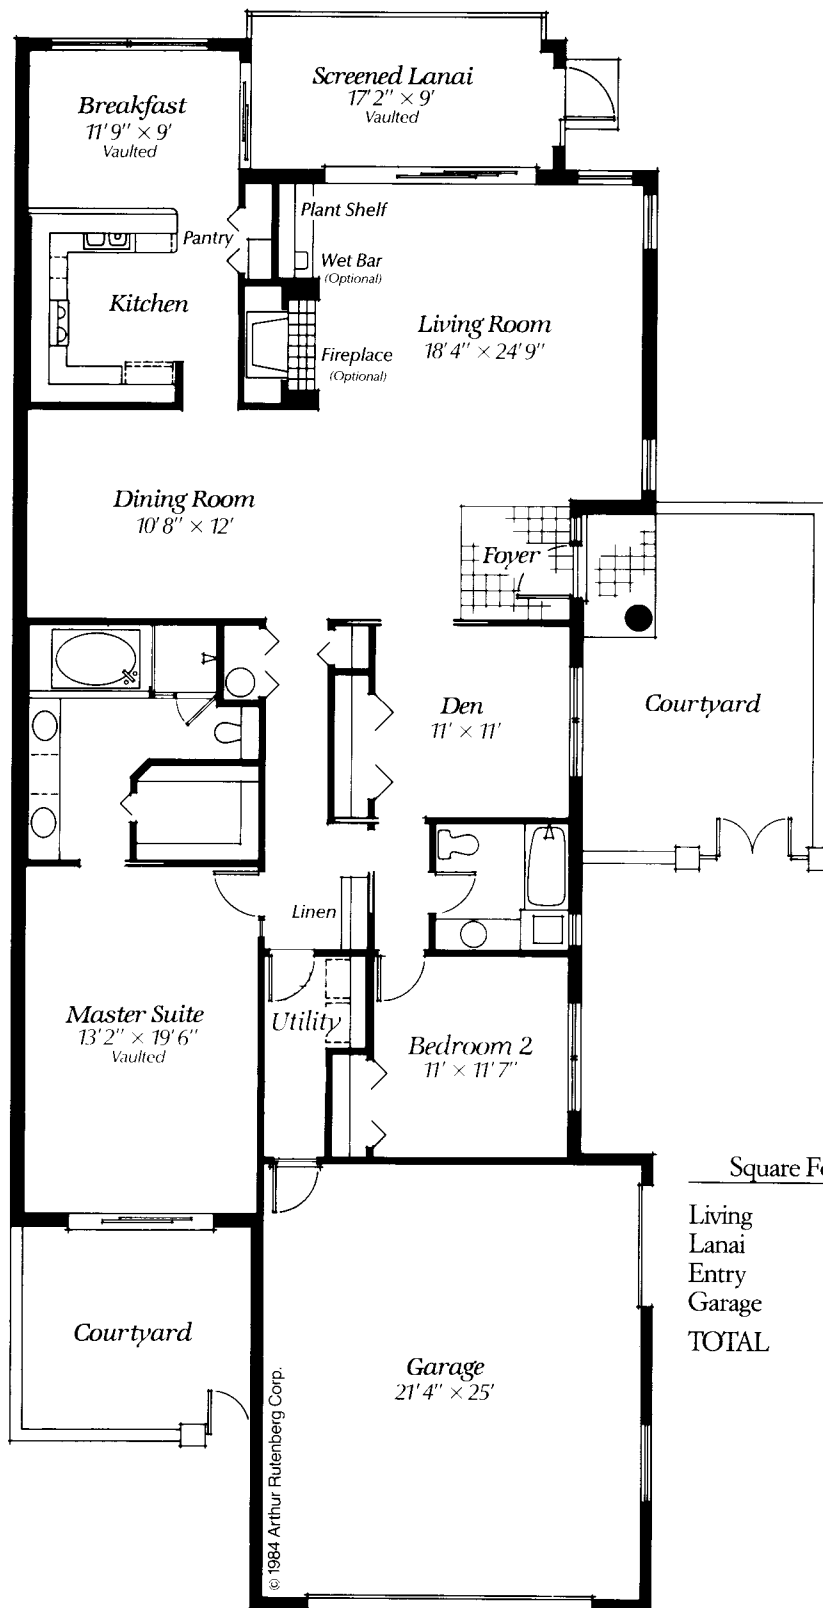

AUGUSTA III

Square Footage	
Living	- 2040
Lanai	- 134
Entry	- 28
Garage	- 582
TOTAL	- 2784

Arthur Rutenberg Homes reserves the right to make modifications to floor plans, materials and specifications without notice. Dimensions are approximate. Illustrations are artist renderings only.

Square Footage	
Living	- 2040
Lanai	- 134
Entry	- 28
Garage	- 582
TOTAL	- 2784

Arthur Rutenberg Homes reserves the right to make modifications to floor plans, materials and specifications without notice. Dimensions are approximate. Illustrations are artist renderings only.