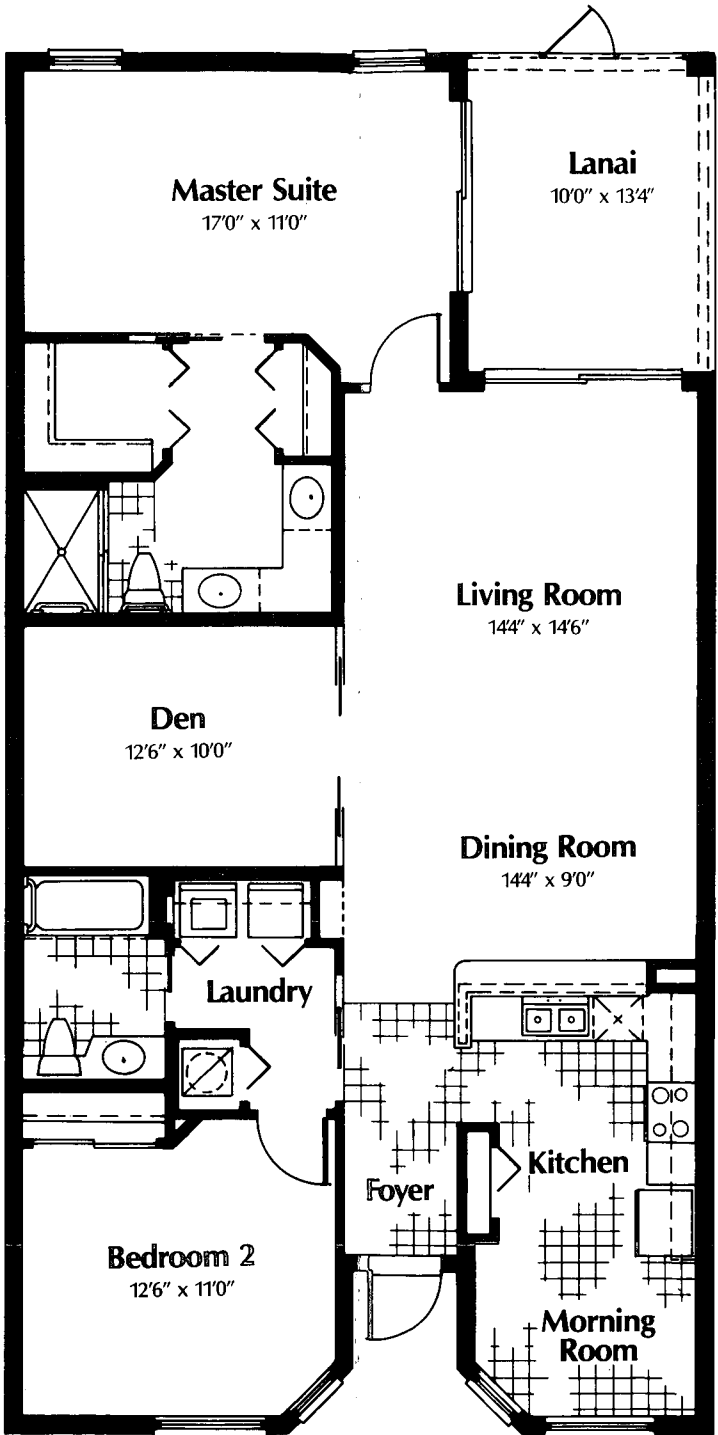

# Aston

Living Area	1,440
Lanai	133
<hr/>	<hr/>
Total Sq. Ft.	1,573