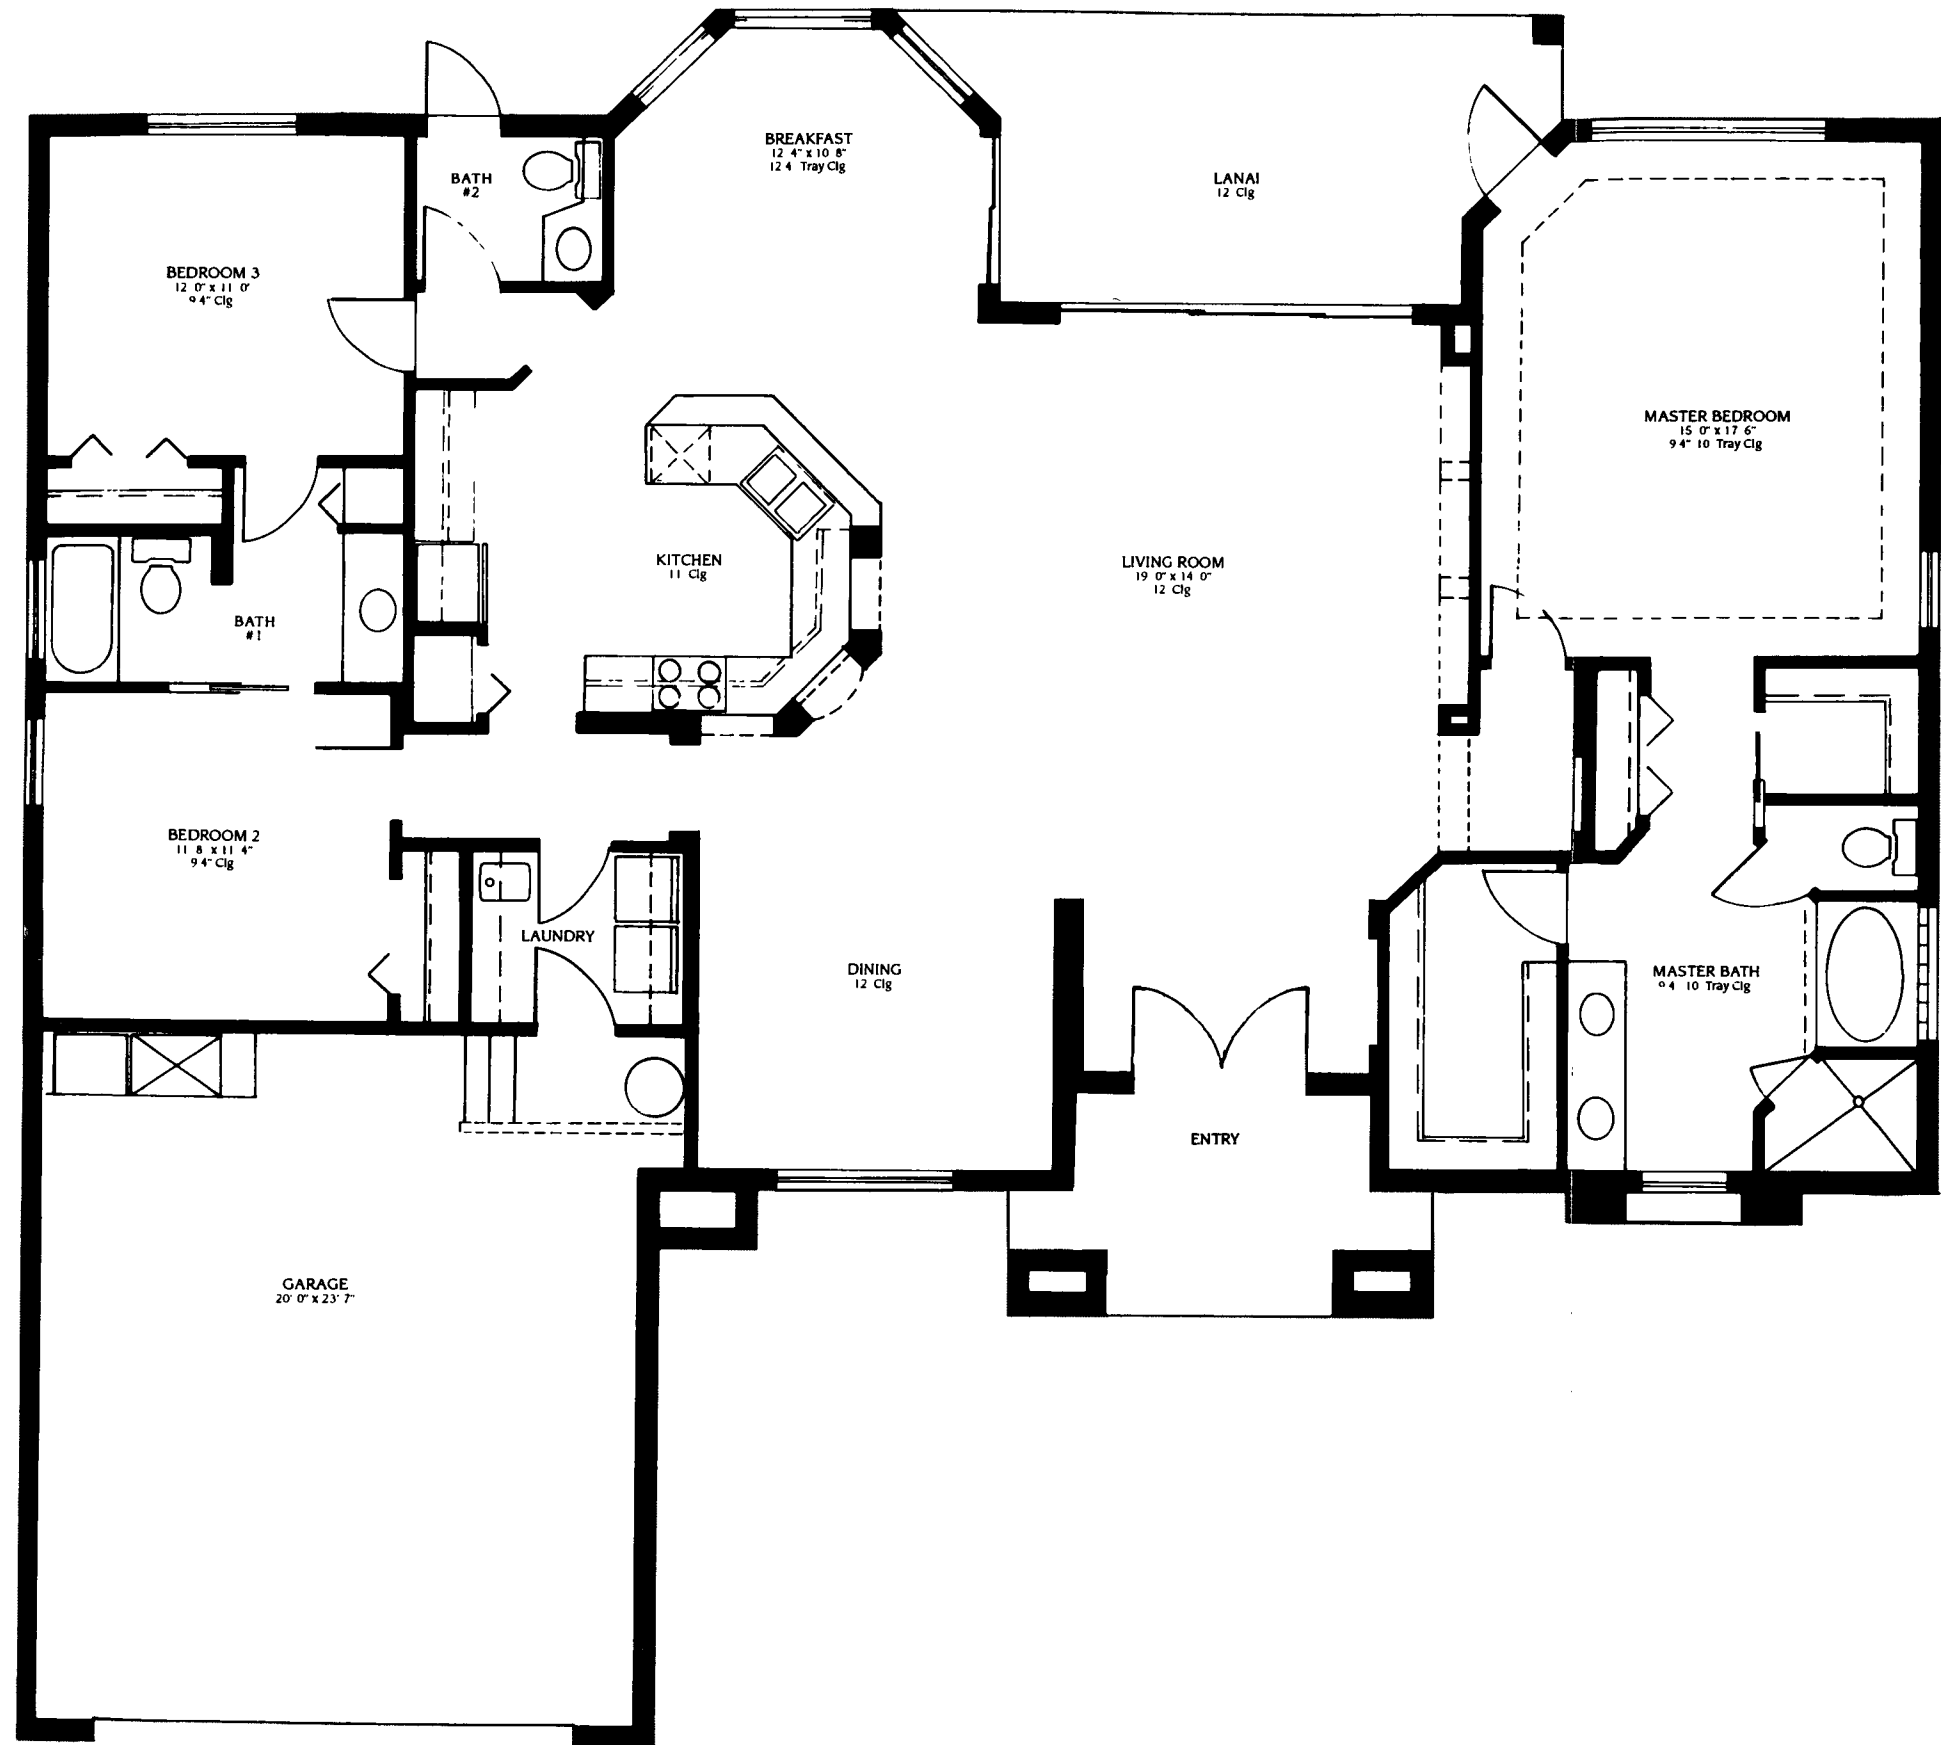

Single Family Home
at Hawthorne Estate

ASHLEY

A/C Living Area	2,151 Sq. Ft.
Lanai	182 Sq. Ft.
Garage	523 Sq. Ft.
Entry	77 Sq. Ft.
TOTAL	2,933 Sq. Ft.

Prices and features subject to change without notice. Offer void where prohibited by law. Broker cooperation welcomed. These drawings are conceptual only and are for the convenience of reference. They should not be relied upon as representation, explicit or implied, of the final detail. The developer expressly reserves the right to make modifications, revisions, and substitutions without notice. 