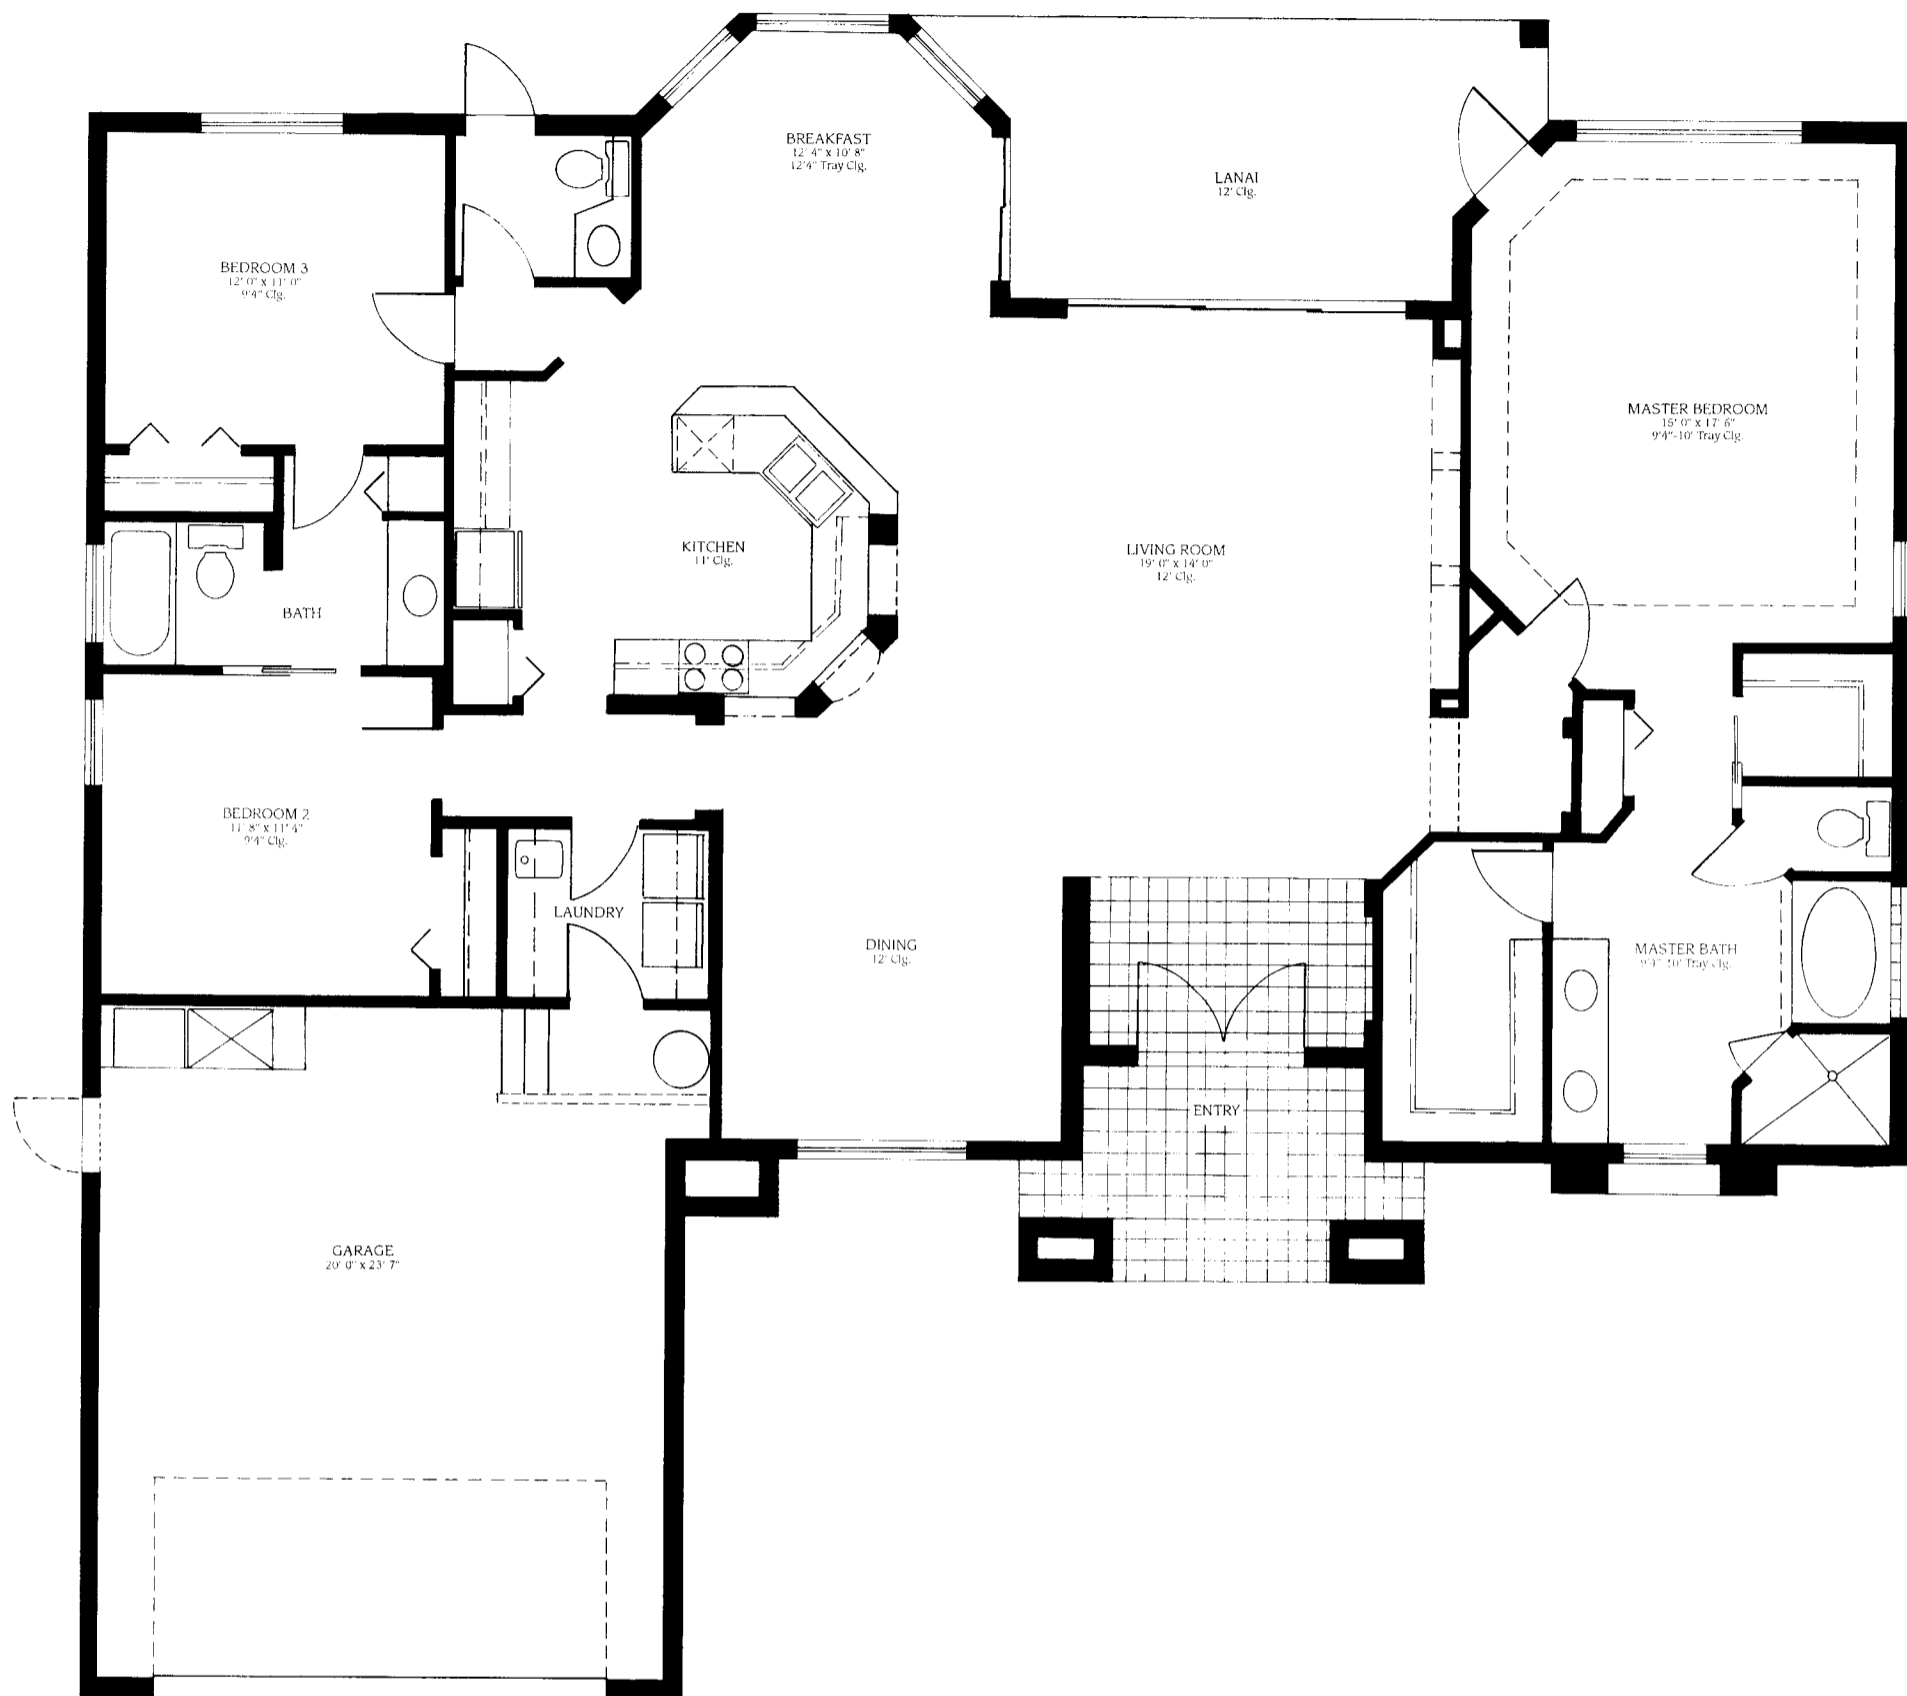

A S H L E Y

F E A T U R E S

Living Area	2,151 Sq. Ft.
Lanai	182 Sq. Ft.
Garage	523 Sq. Ft.
Entry	77 Sq. Ft.
TOTAL	2,933 Sq. Ft.