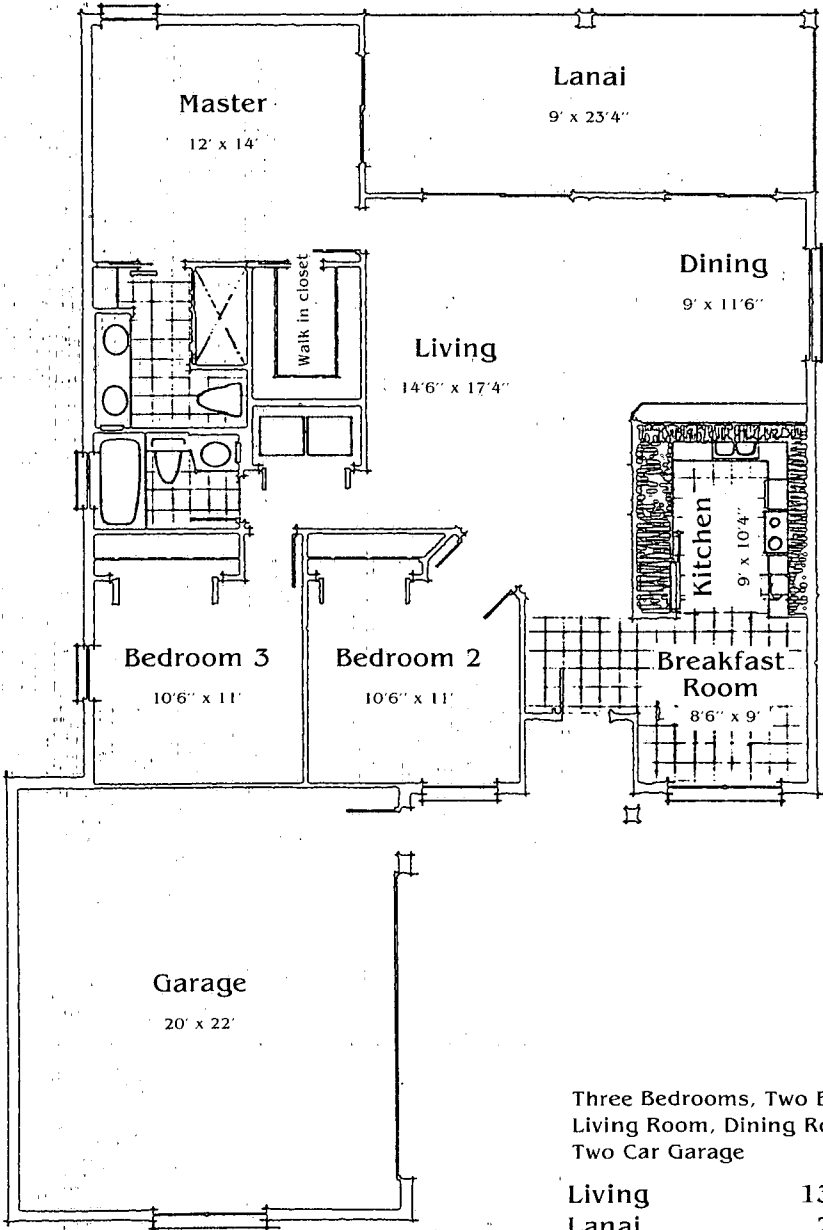

Ashford

Three Bedrooms, Two Bathrooms,
Living Room, Dining Room, Lanai,
Two Car Garage

Living	1351 sq. ft.
Lanai	233 sq. ft.
Garage	493 sq. ft.
Total	2067 sq. ft.

Renderings are conceptual and dimensions are approximate.
Plans are subject to change without notice.