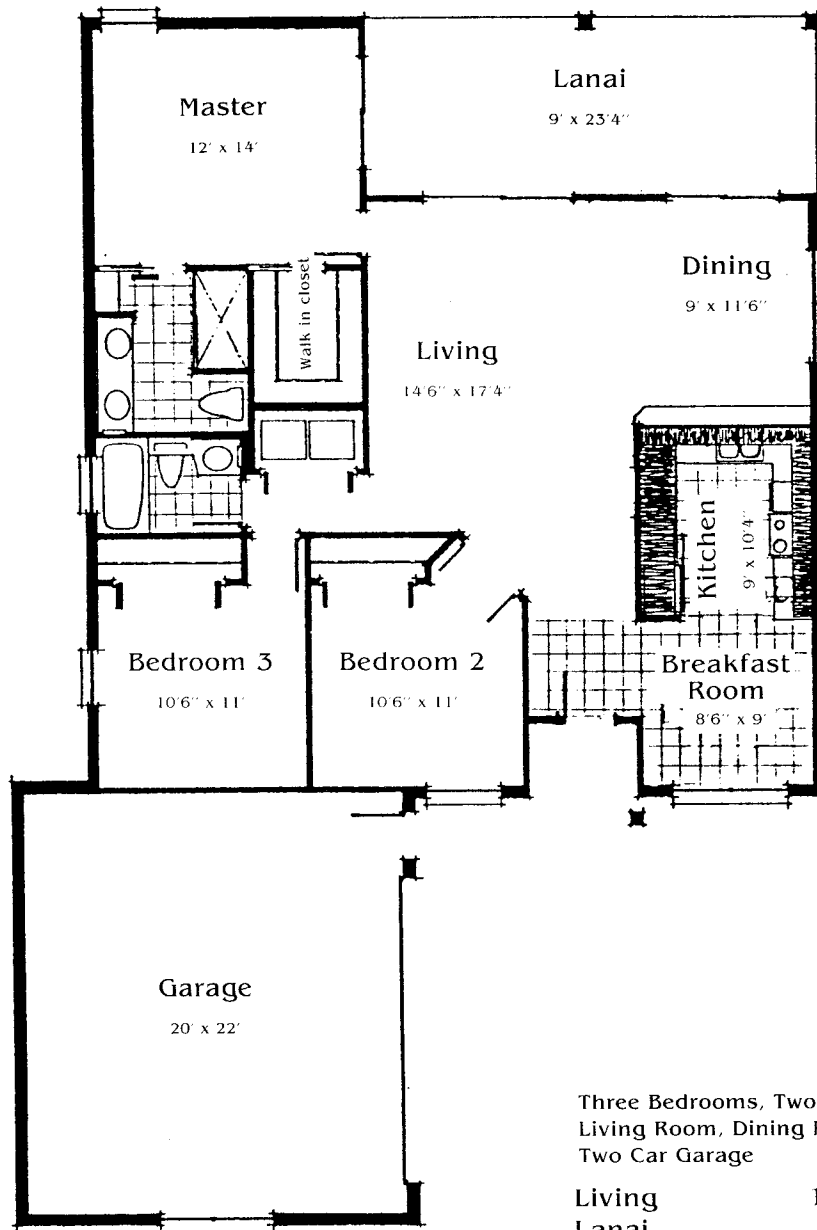

Ashford

Three Bedrooms, Two Bathrooms,
Living Room, Dining Room, Lanai,
Two Car Garage

Living	1351 sq. ft.
Lanai	233 sq. ft.
Garage	493 sq. ft.

Total 2067 sq. ft.

Renderings are conceptual and dimensions are approximate.
Plans are subject to change without notice.