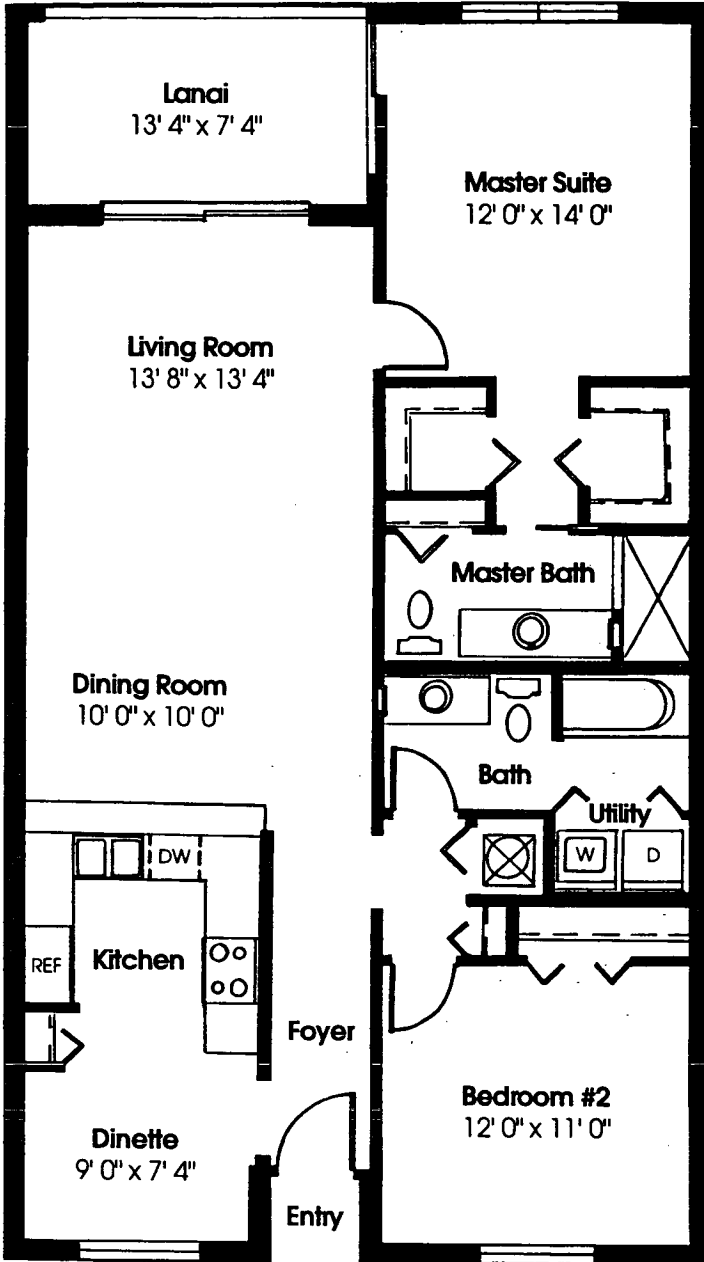

Terraces at

ASHBURY

Square Footage

Living Area	1194
Lanai	112
Entry	12
Total Area	1318