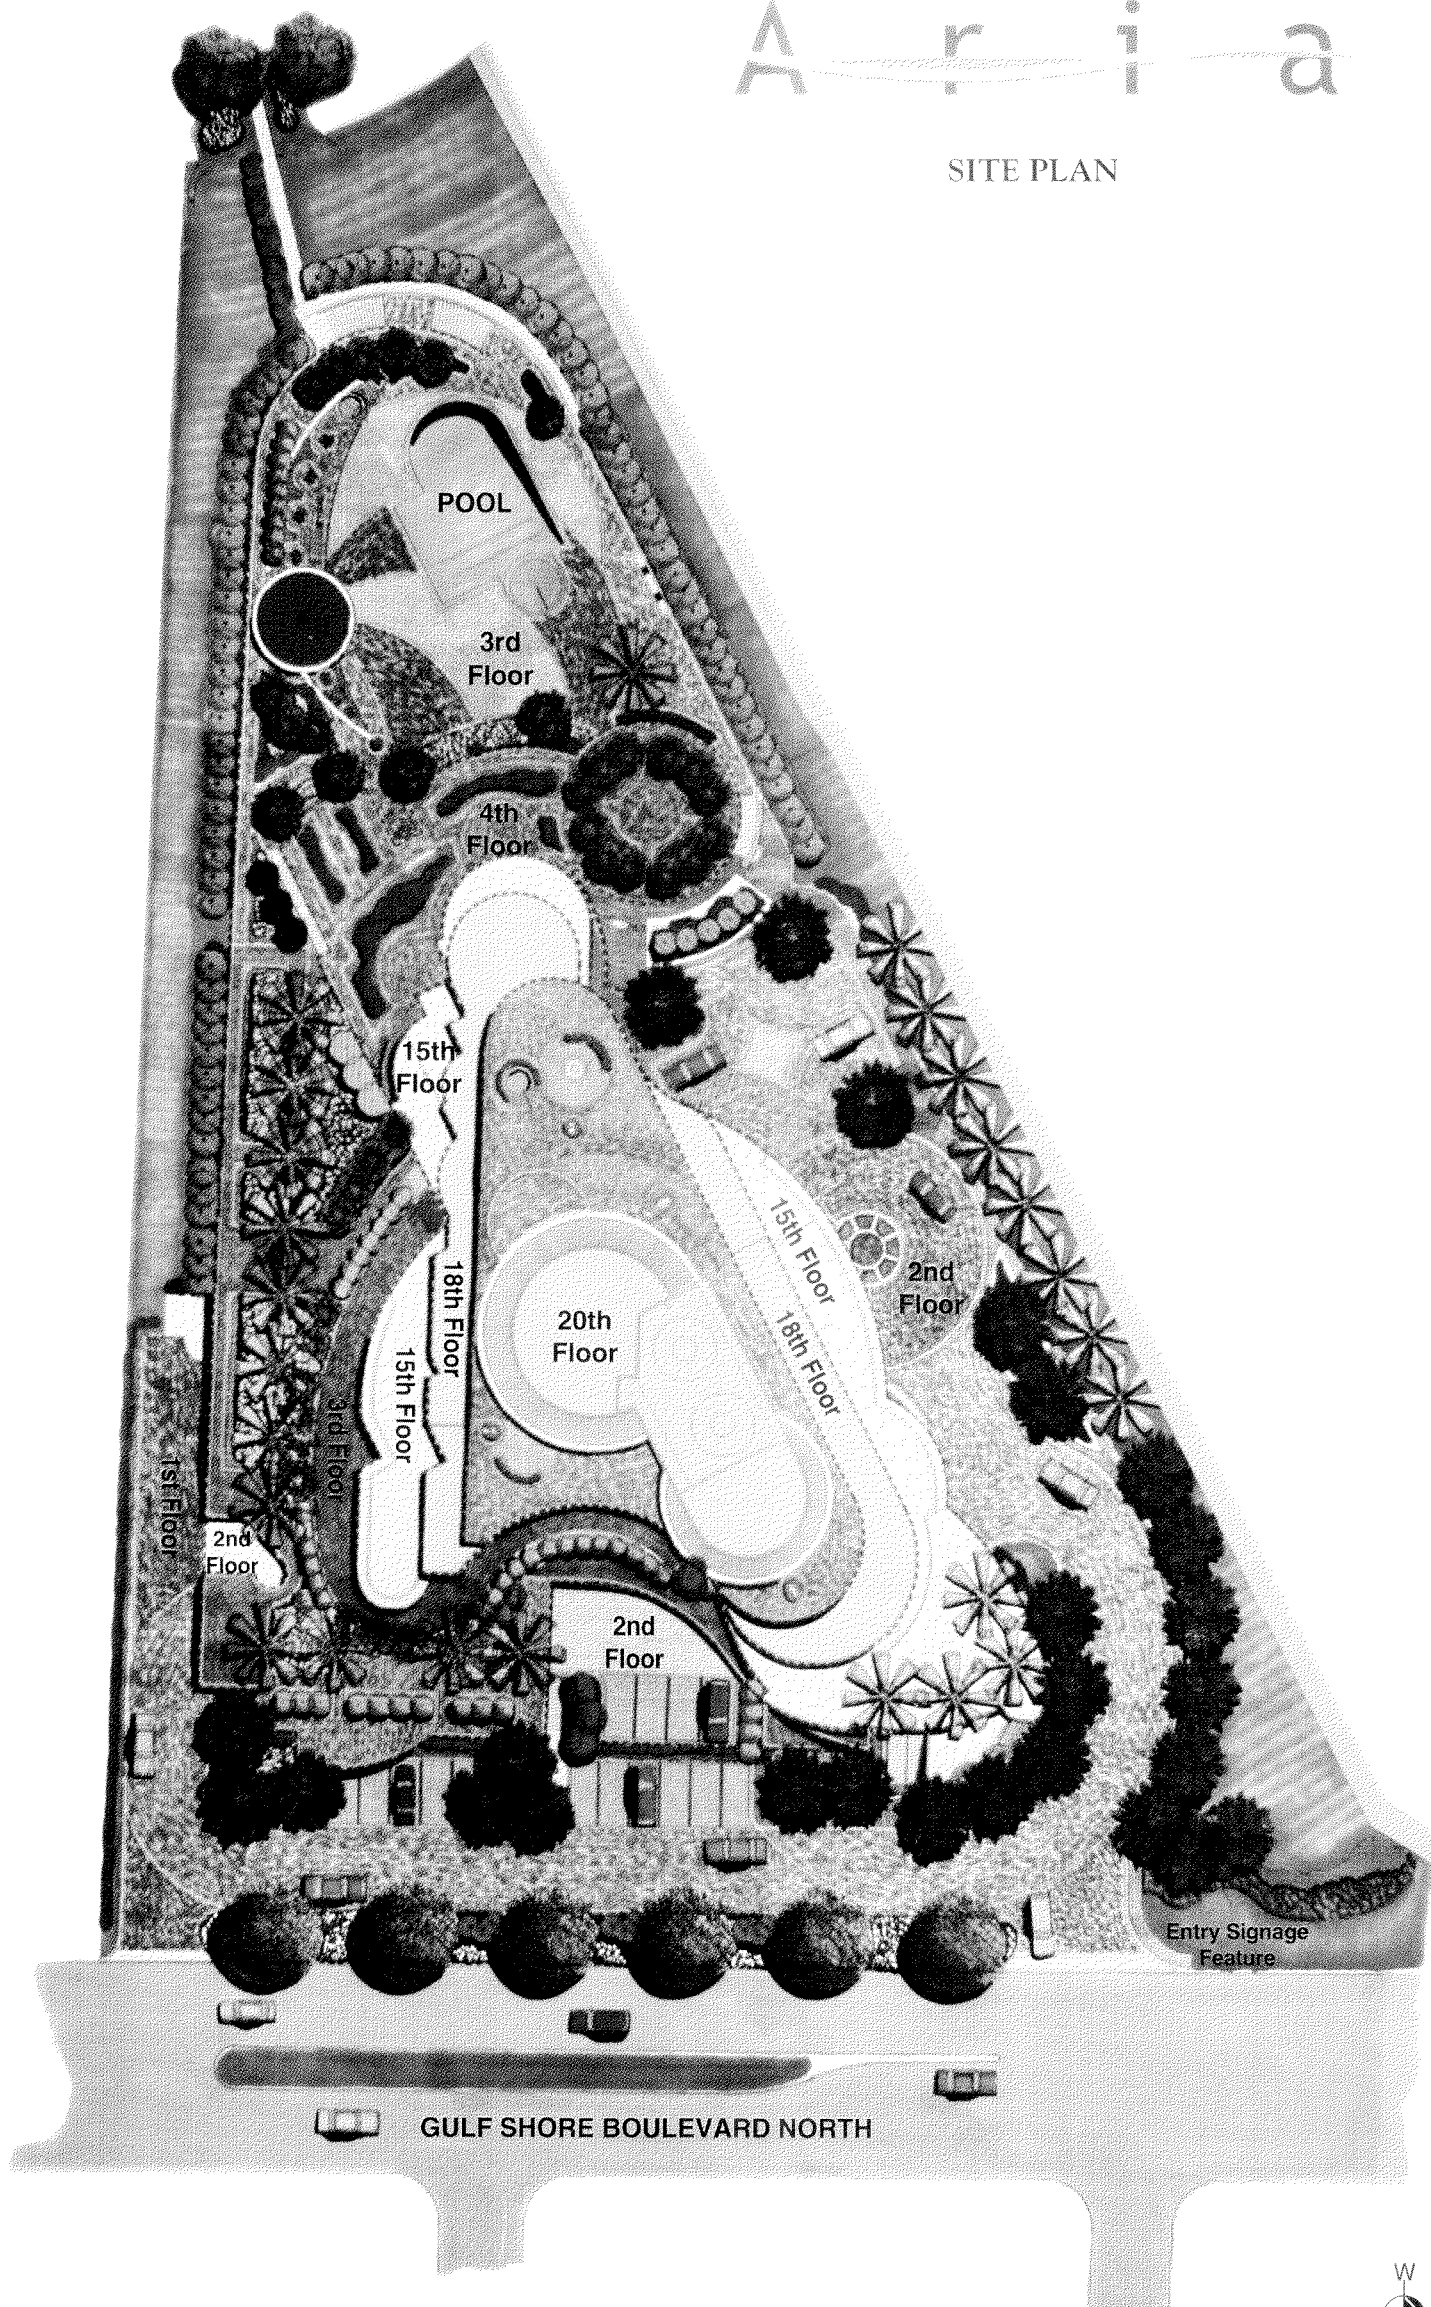

# A r i a

## SITE PLAN

GULF OF MEXICO

BEACH PROMENADE

PARK PLAZA

LE RIVAGE

MONACO

THE ENCLAVE

VISTAS