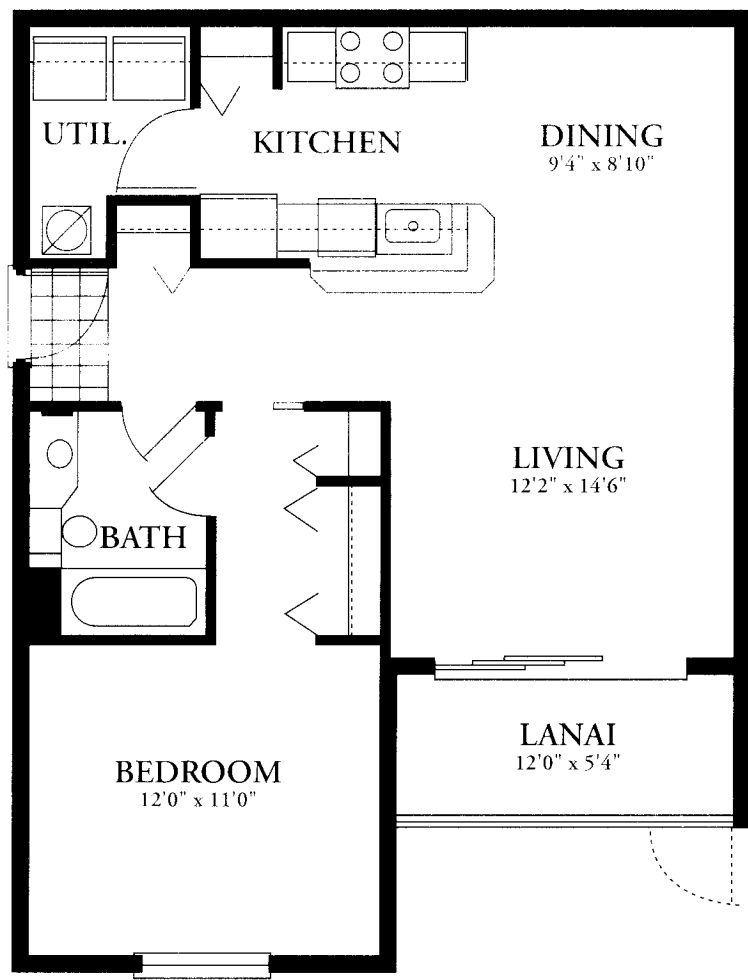

Antigua

# St. Croix

at Pelican Marsh

Square Ft. Under Air . . . . . 758  
Lanai . . . . . 70  
\* Total . . . . . 828

\$ \_\_\_\_\_

\*Approximate square footage