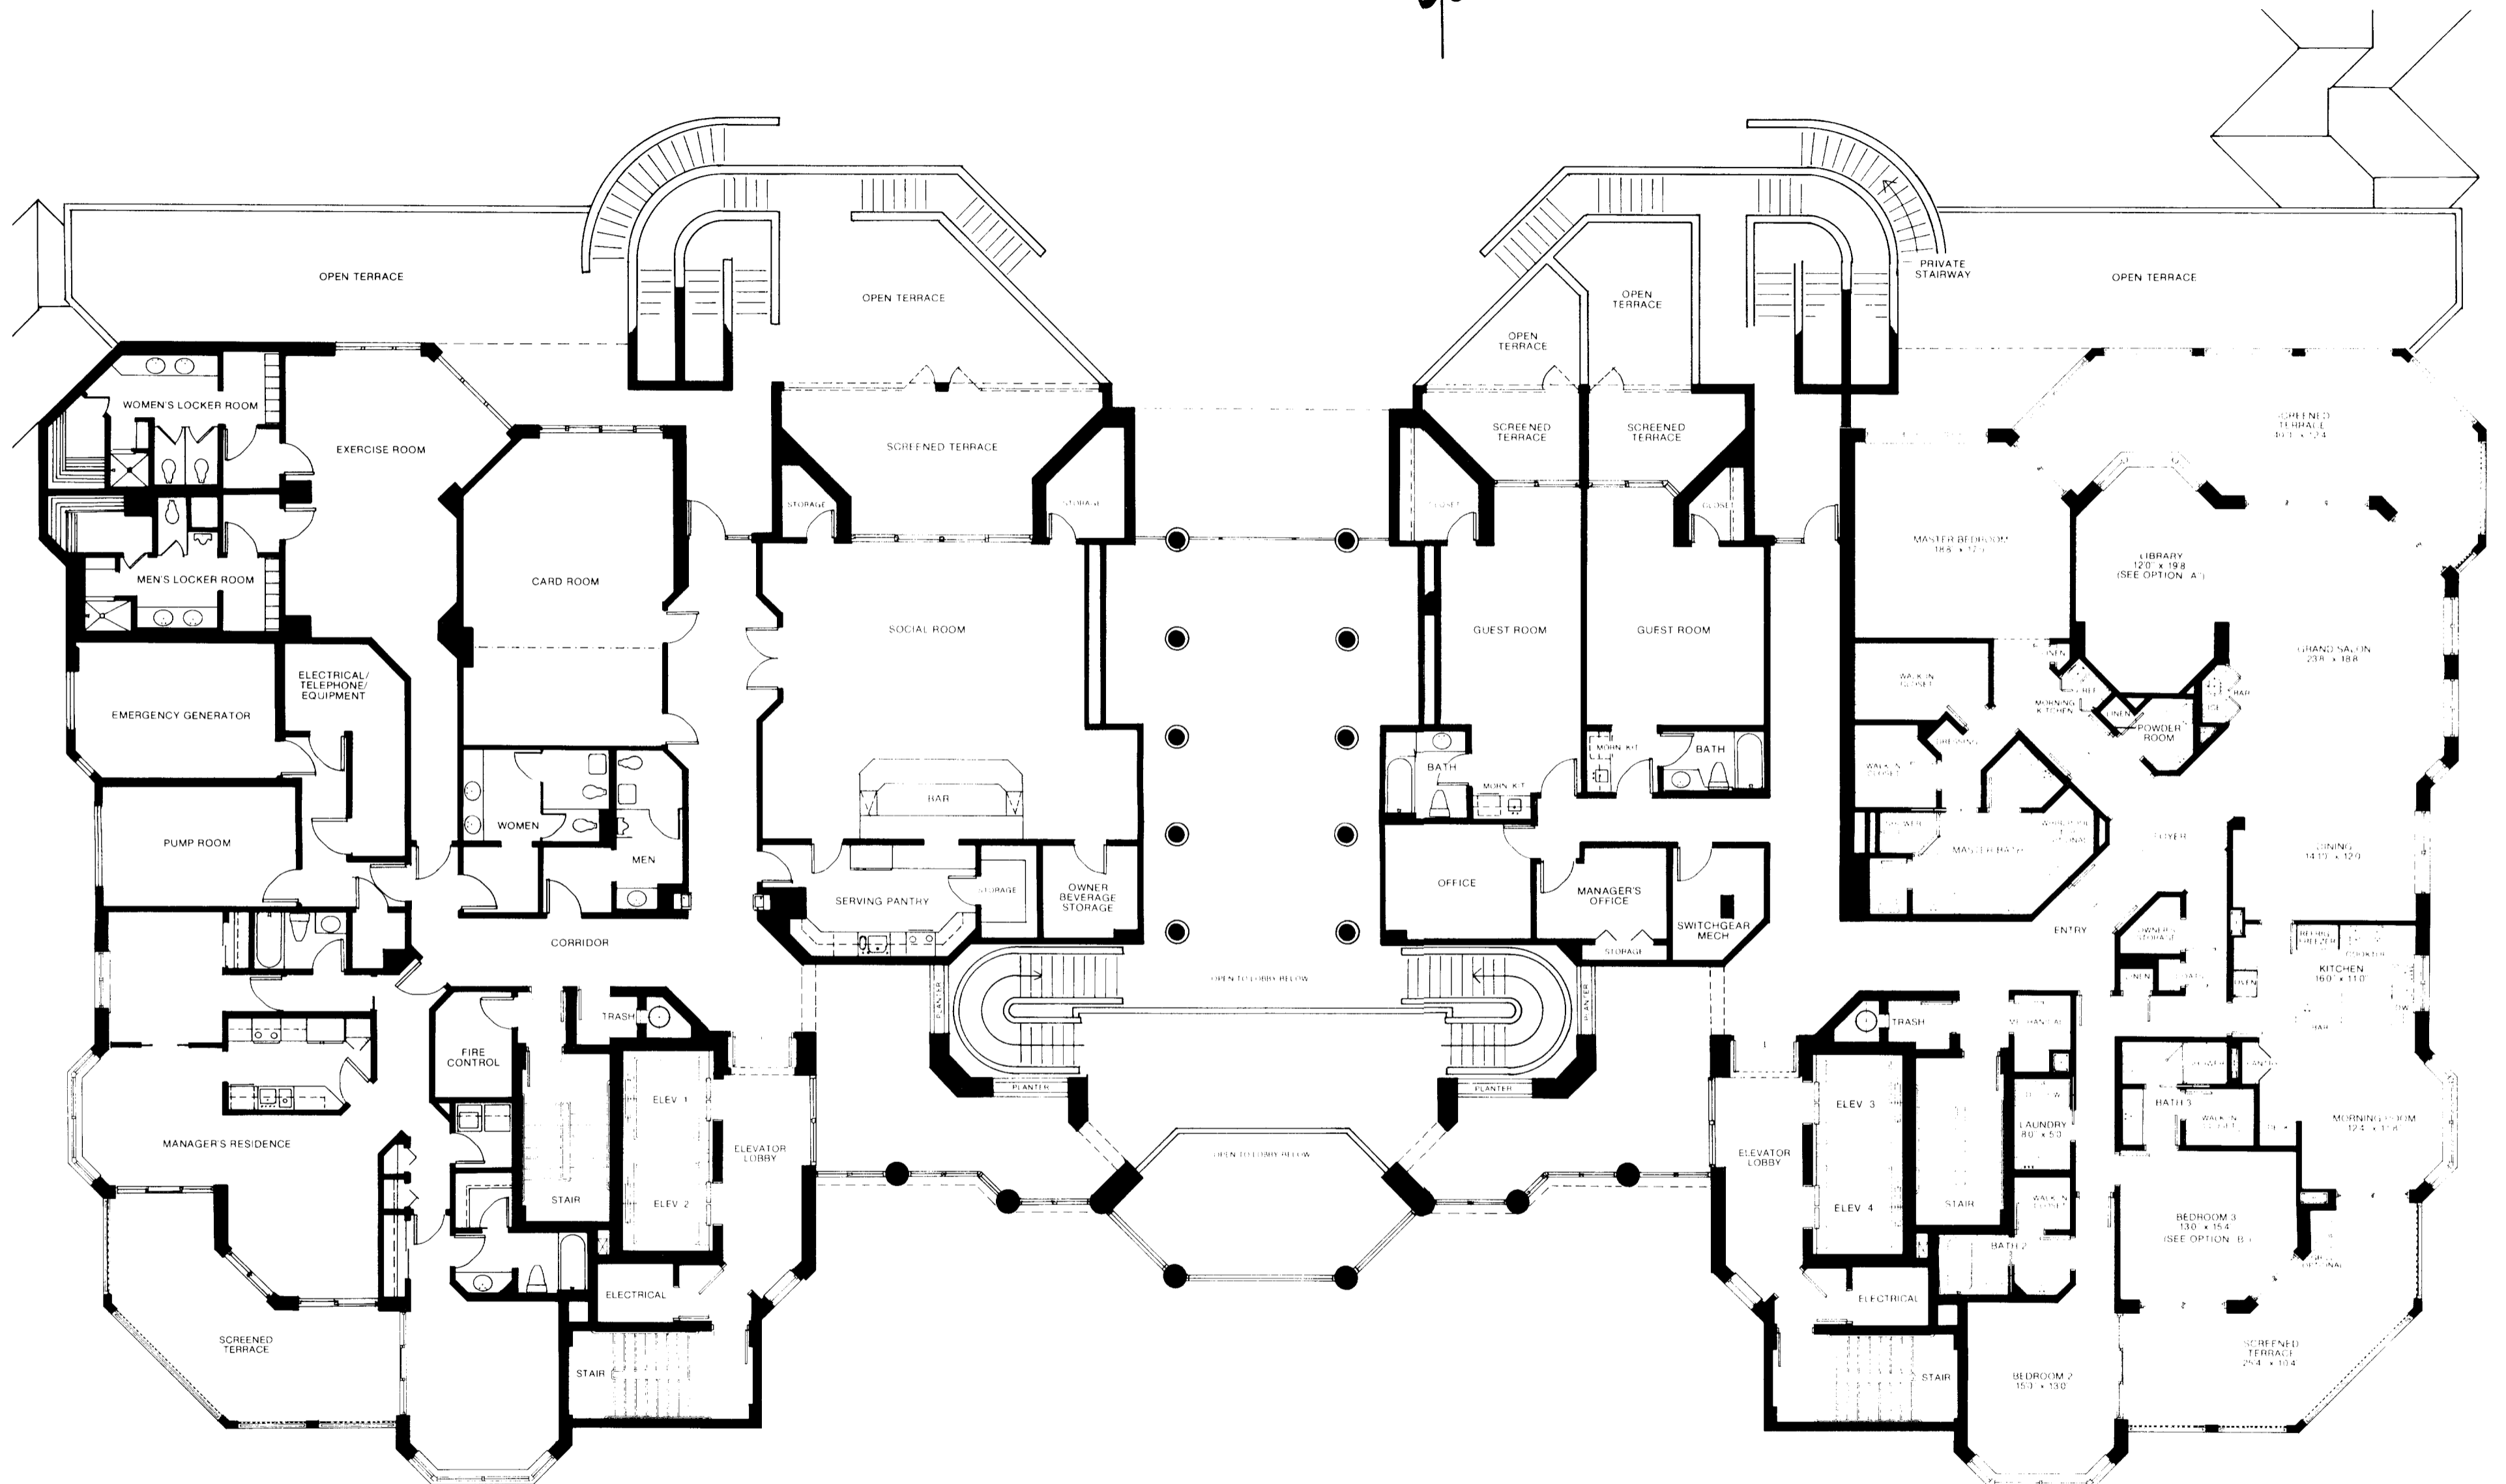

SOUTHWEST GULFVIEW

RESIDENCE PLAN A
NORTH (104)

A/C Living Area	3274 Sq. Ft.
Screened Terrace	761 Sq. Ft.
Open Terrace	686 Sq. Ft.
TOTAL	4721 Sq. Ft.

*All dimensions and square footage totals are approximate and may vary slightly with the actual construction.

The Carlyle
at Bay Colony