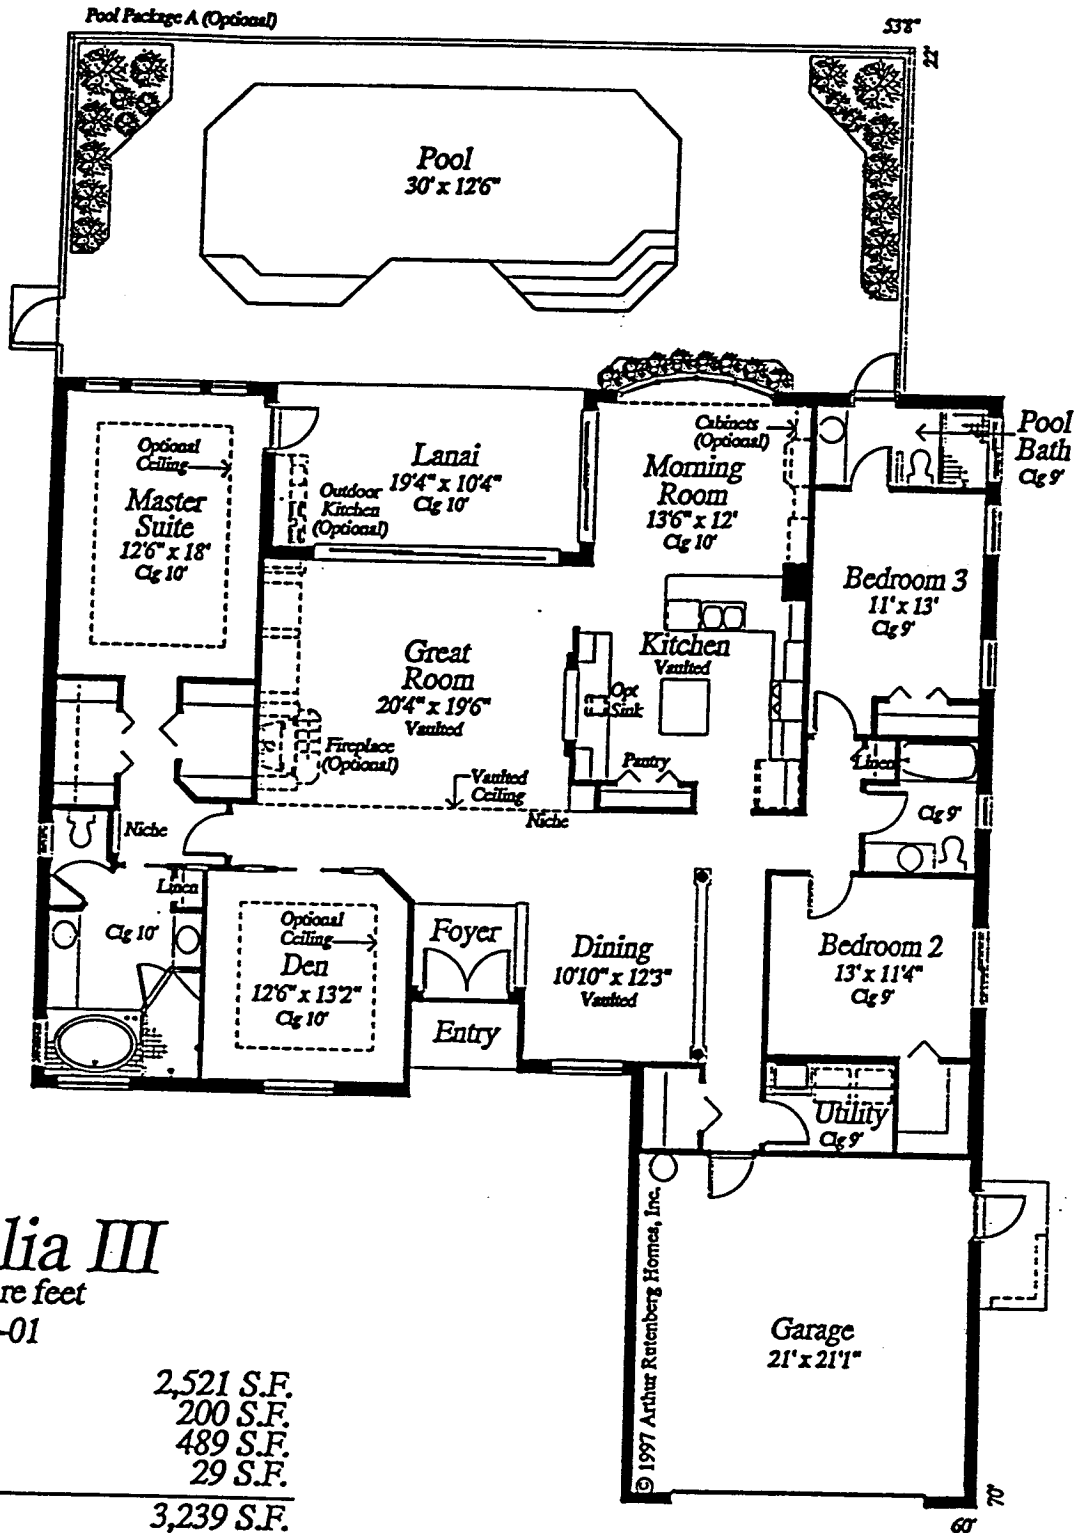

# Amelia III 391-01

Floor Plan

## Amelia III

2,521 square feet

Plan # 391-01

Living	2,521 S.F.
Lanai	200 S.F.
Garage	489 S.F.
Entry	29 S.F.
<b>Total</b>	<b>3,239 S.F.</b>

Plans and specifications subject to change without notice. Certain items such as the pool, fireplace or roof tile shown may be optional. Reference should be made to the applicable specifications.