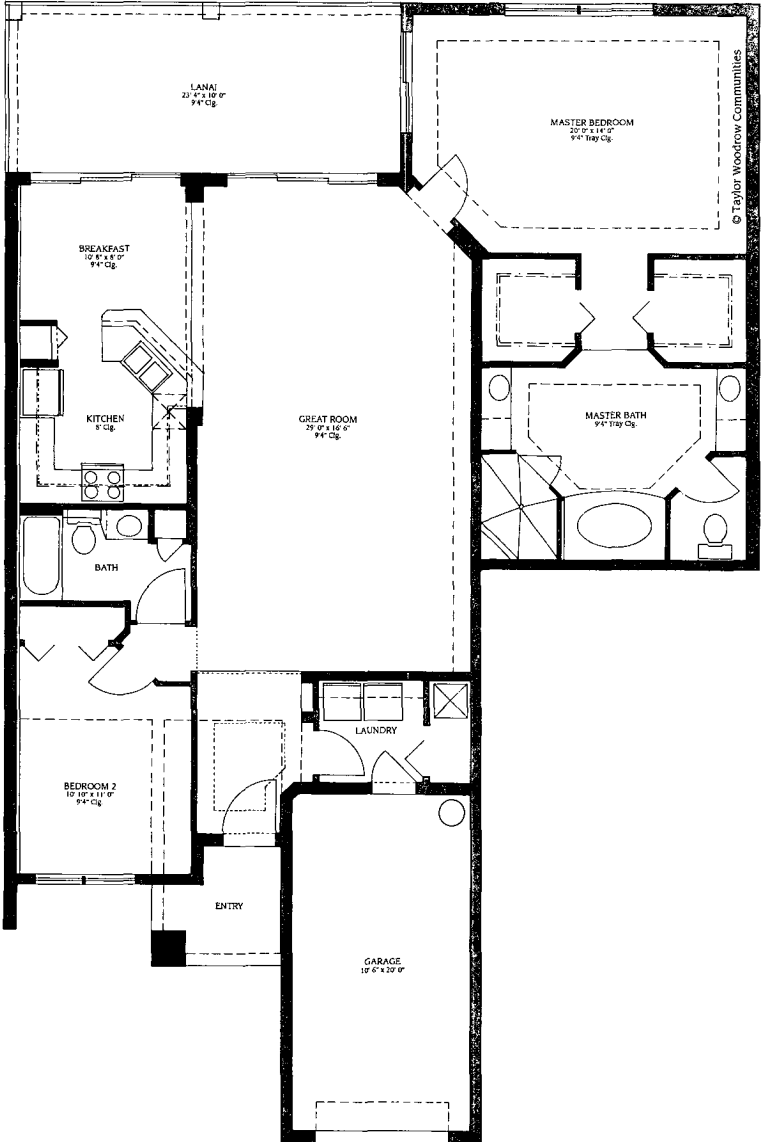

AMBERLY

Living Area	1,662 Sq. Ft.
Lanai	230 Sq. Ft.
Garage	233 Sq. Ft.
Entry	47 Sq. Ft.
TOTAL	2,172 Sq. Ft.