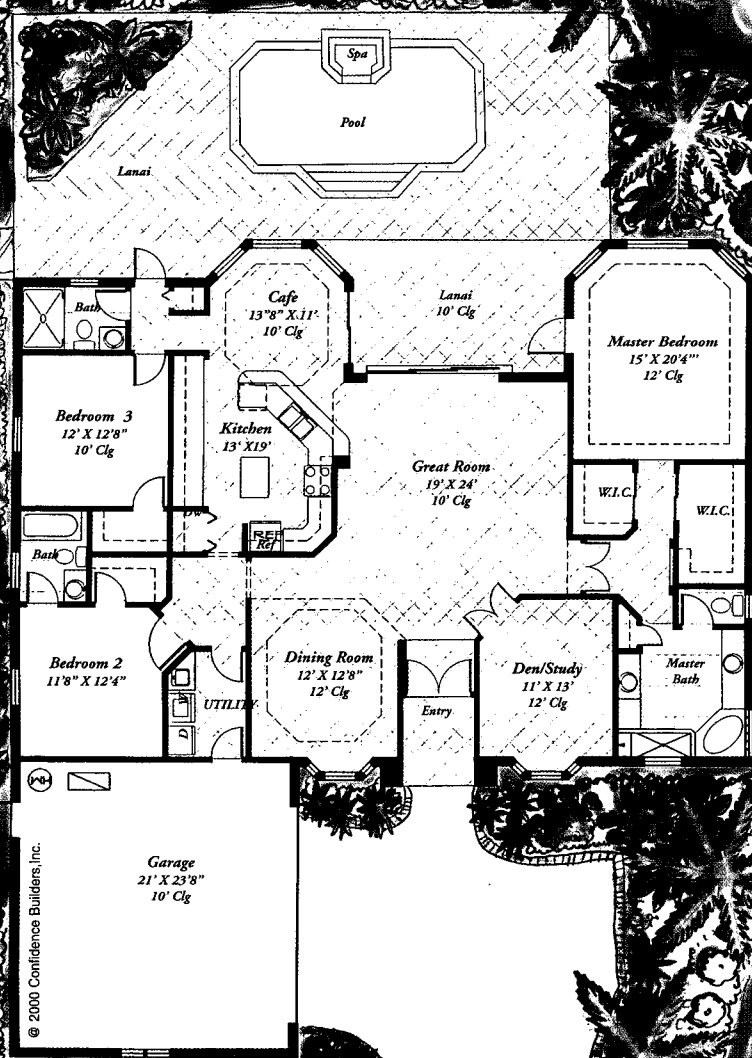

# AMALFI III

**A**

Living	2,427Sq. Ft.
Covered Lanai	204Sq. Ft.
Garage	483Sq. Ft.
Entry	44Sq. Ft.
<b>Total</b>	<b>3,158 Sq. Ft.</b>

3 bedroom, 3 baths,  
den/study, dining room,  
great room, cafe, lanai and  
2 car courtyard garage