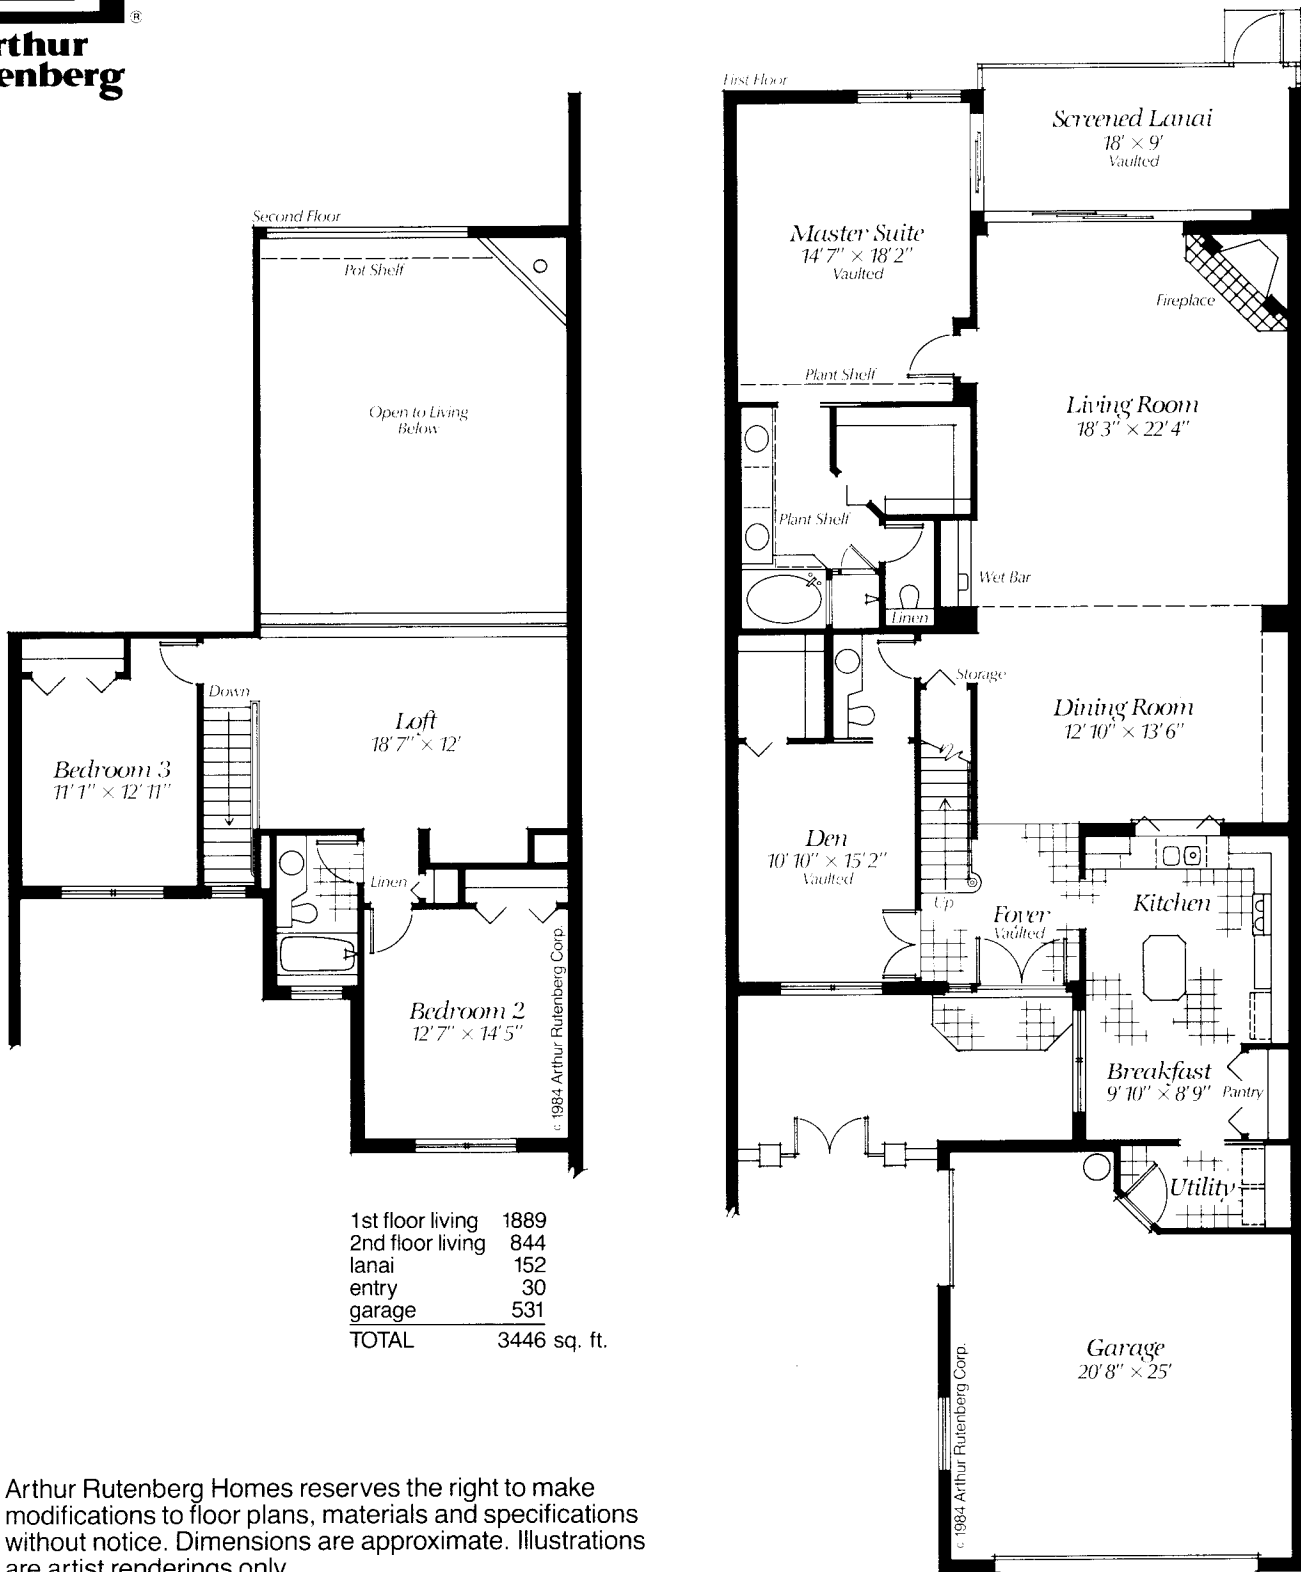

# Aberdeen II

1st floor living	1889
2nd floor living	844
lanai	152
entry	30
garage	531
<b>TOTAL</b>	<b>3446 sq. ft.</b>

Arthur Rutenberg Homes reserves the right to make modifications to floor plans, materials and specifications without notice. Dimensions are approximate. Illustrations are artist renderings only.