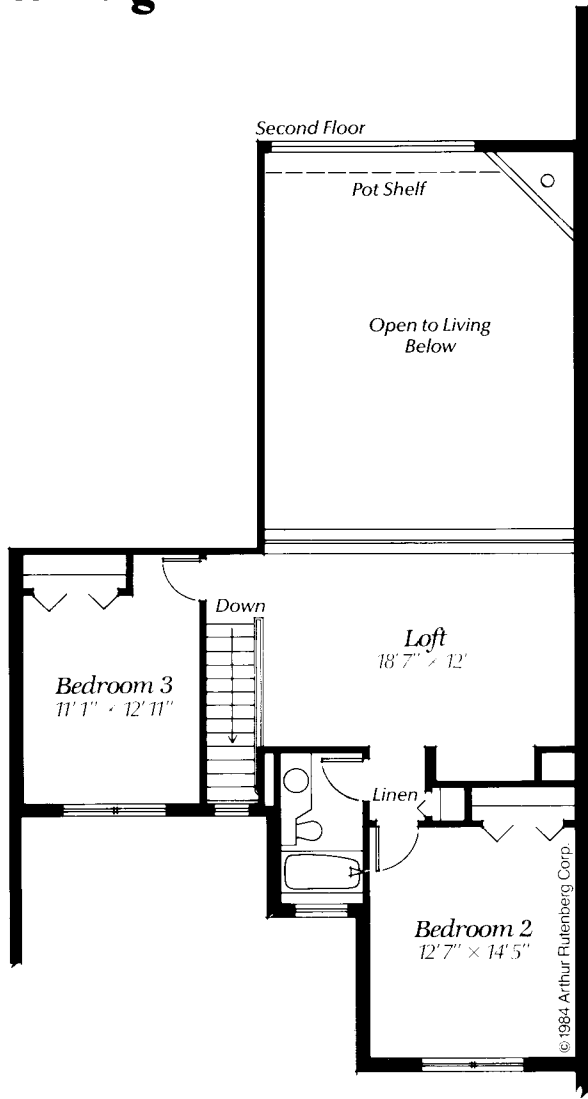

ABERDEEN II

Square Footage	
Living	- 2733
Lanai	- 152
Entry	- 30
Garage	- 531
TOTAL	- 3446

Arthur Rutenberg Homes reserves the right to make modifications to floor plans, materials and specifications without notice. Dimensions are approximate. Illustrations are artist renderings only.

Square Footage	
Living	- 2733
Lanai	- 152
Entry	- 30
Garage	- 531
TOTAL	- 3446

Arthur Rutenberg Homes reserves the right to make modifications to floor plans, materials and specifications without notice. Dimensions are approximate. Illustrations are artist renderings only.