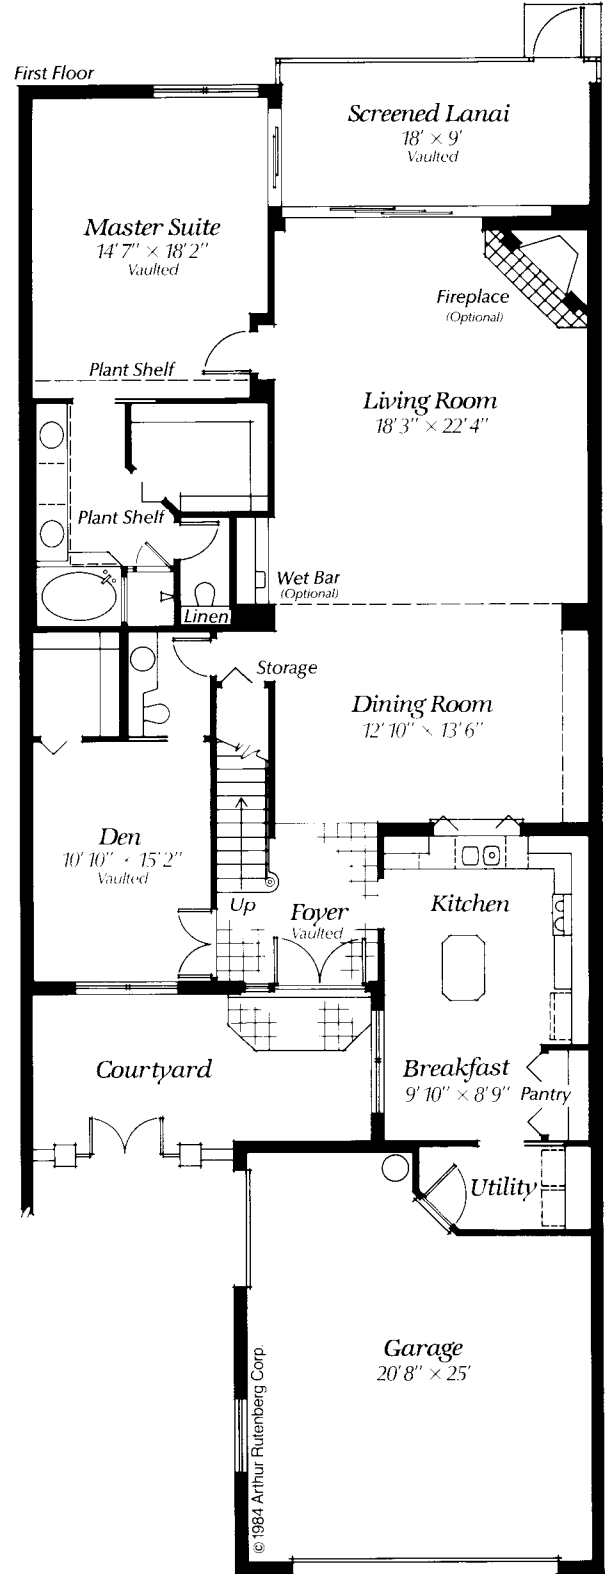

ABERDEEN II

Square Footage	
Living	- 2733
Lanai	- 152
Entry	- 30
Garage	- 531
TOTAL	- 3446

Arthur Rutenberg Homes reserves the right to make modifications to floor plans, materials and specifications without notice. Dimensions are approximate. Illustrations are artist renderings only.

Square Footage	
Living	- 2733
Lanai	- 152
Entry	- 30
Garage	- 531
TOTAL	- 3446

Arthur Rutenberg Homes reserves the right to make modifications to floor plans, materials and specifications without notice. Dimensions are approximate. Illustrations are artist renderings only.