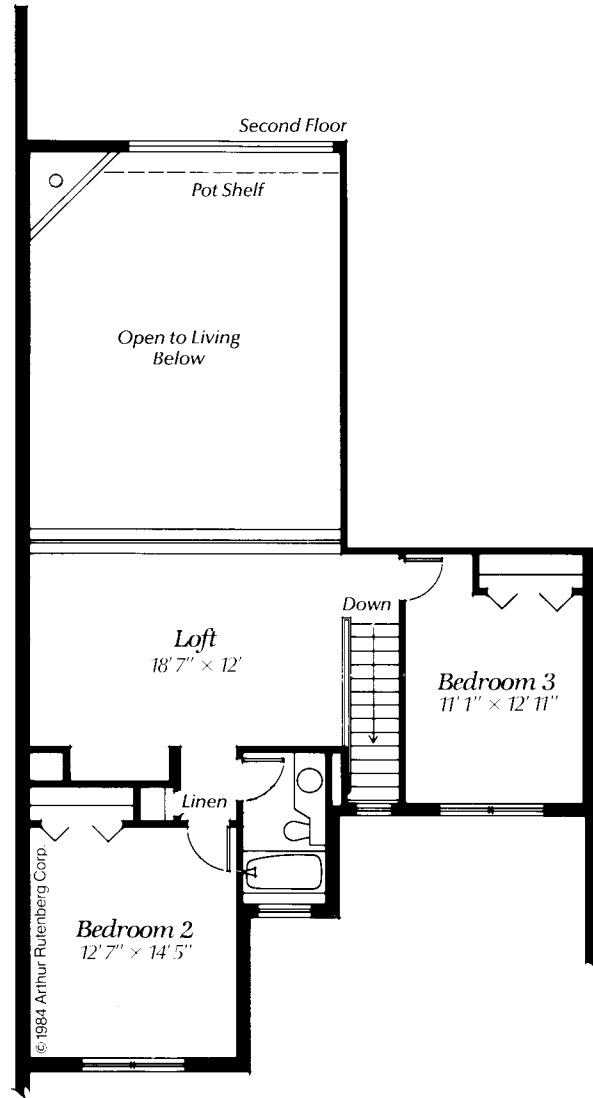

ABERDEEN II

Square Footage	
Living	- 2733
Lanai	- 152
Entry	- 30
Garage	- 531
TOTAL	- 3446

Arthur Rutenberg Homes reserves the right to make modifications to floor plans, materials and specifications without notice. Dimensions are approximate. Illustrations are artist renderings only.

Square Footage	
Living	- 2733
Lanai	- 152
Entry	- 30
Garage	- 531
TOTAL	- 3446

Arthur Rutenberg Homes reserves the right to make modifications to floor plans, materials and specifications without notice. Dimensions are approximate. Illustrations are artist renderings only.