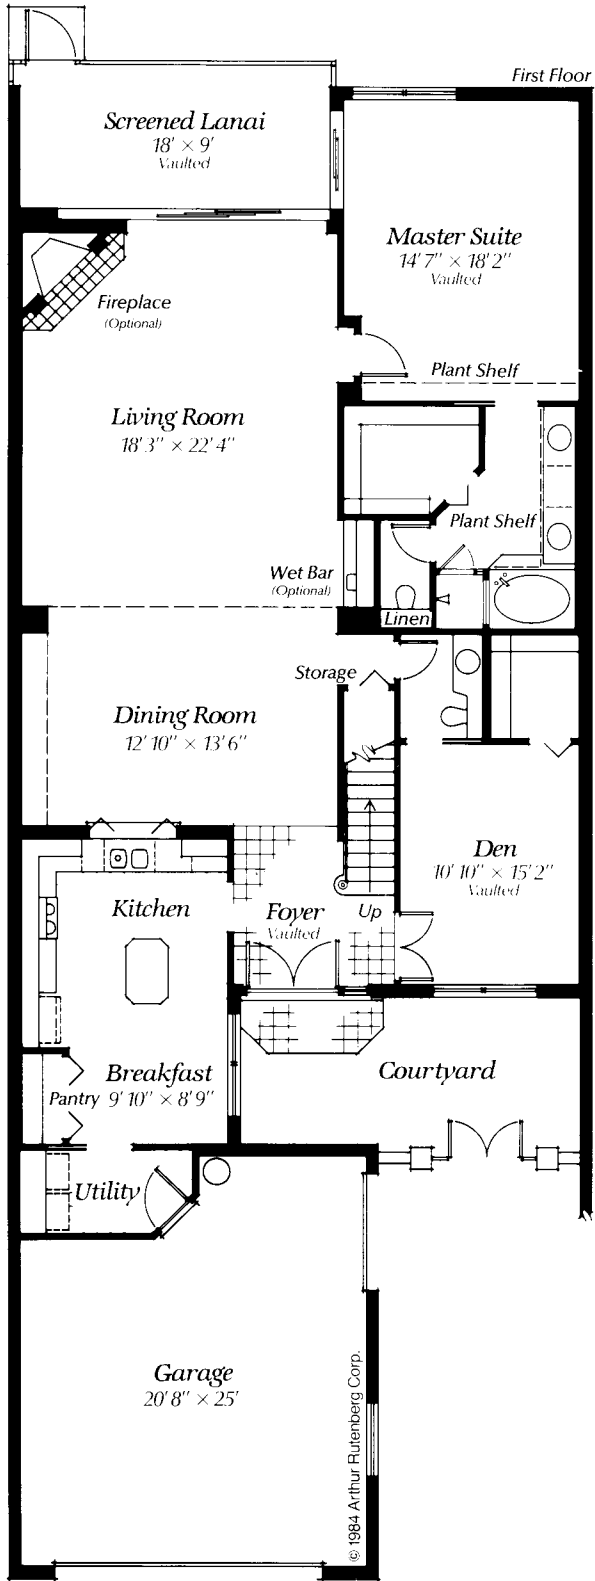

ABERDEEN II

Square Footage	
Living	- 2733
Lanai	- 152
Entry	- 30
Garage	- 531
TOTAL	- 3446

Arthur Rutenberg Homes reserves the right to make modifications to floor plans, materials and specifications without notice. Dimensions are approximate. Illustrations are artist renderings only.

Square Footage	
Living	- 2733
Lanai	- 152
Entry	- 30
Garage	- 531
TOTAL	- 3446

Arthur Rutenberg Homes reserves the right to make modifications to floor plans, materials and specifications without notice. Dimensions are approximate. Illustrations are artist renderings only.