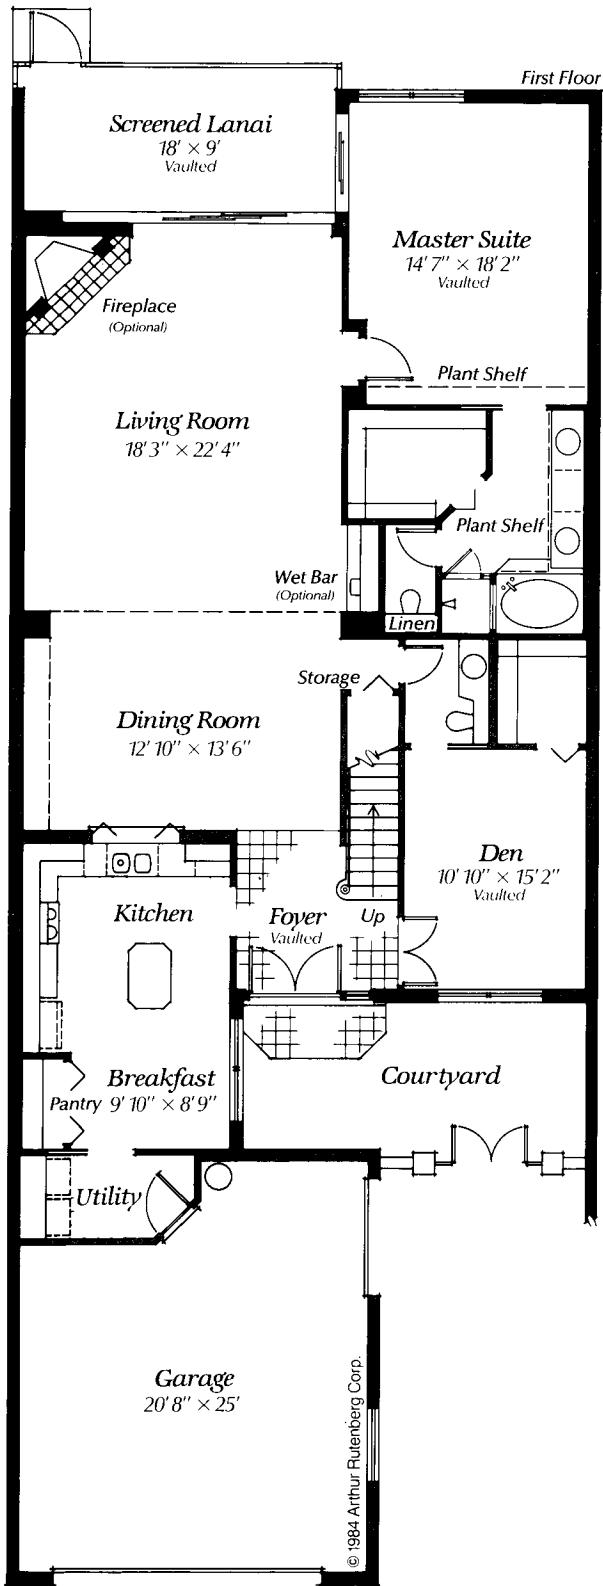

ABERDEEN II

Square Footage	
Living	- 2733
Lanai	- 152
Entry	- 30
Garage	- 531
TOTAL	- 3446

Arthur Rutenberg Homes reserves the right to make modifications to floor plans, materials and specifications without notice. Dimensions are approximate. Illustrations are artist renderings only.

Square Footage	
Living	- 2733
Lanai	- 152
Entry	- 30
Garage	- 531
TOTAL	- 3446

Arthur Rutenberg Homes reserves the right to make modifications to floor plans, materials and specifications without notice. Dimensions are approximate. Illustrations are artist renderings only.