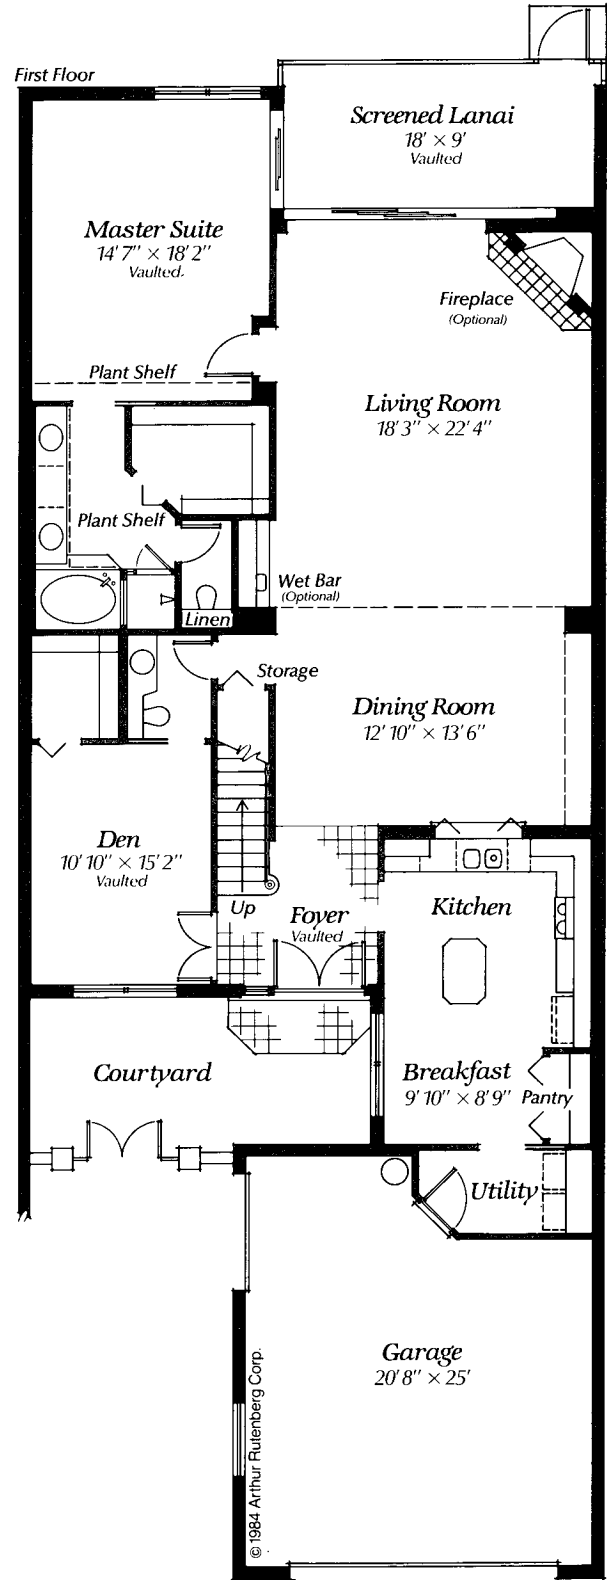

ABERDEEN II

Square Footage	
Living	- 2733
Lanai	- 152
Entry	- 30
Garage	- 531
TOTAL	- 3446

Arthur Rutenberg Homes reserves the right to make modifications to floor plans, materials and specifications without notice. Dimensions are approximate. Illustrations are artist renderings only.

Square Footage	
Living	- 2733
Lanai	- 152
Entry	- 30
Garage	- 531
TOTAL	- 3446

Arthur Rutenberg Homes reserves the right to make modifications to floor plans, materials and specifications without notice. Dimensions are approximate. Illustrations are artist renderings only.