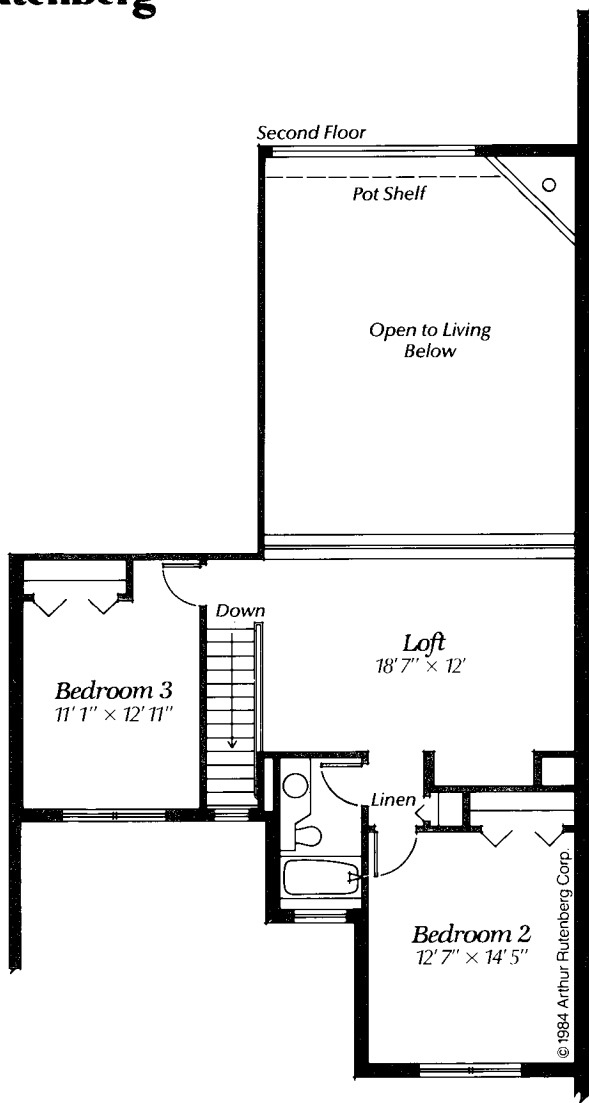

ABERDEEN II

Square Footage	
Living	- 2733
Lanai	- 152
Entry	- 30
Garage	- 531
TOTAL	- 3446

Arthur Rutenberg Homes reserves the right to make modifications to floor plans, materials and specifications without notice. Dimensions are approximate. Illustrations are artist renderings only.

Square Footage	
Living	- 2733
Lanai	- 152
Entry	- 30
Garage	- 531
TOTAL	- 3446

Arthur Rutenberg Homes reserves the right to make modifications to floor plans, materials and specifications without notice. Dimensions are approximate. Illustrations are artist renderings only.