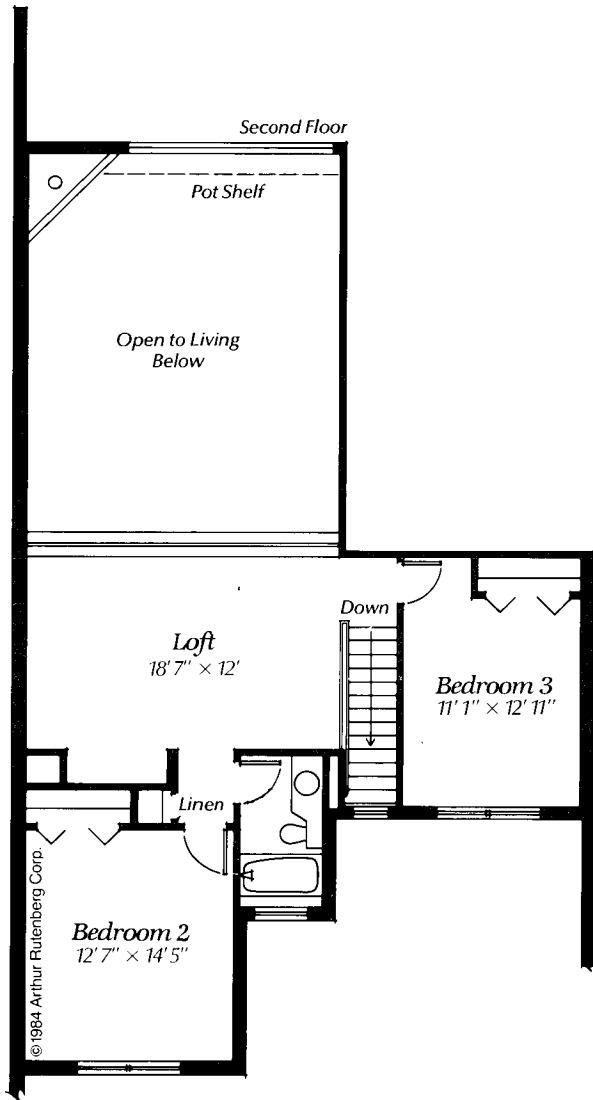

ABERDEEN II

Square Footage	
Living	- 2733
Lanai	- 152
Entry	- 30
Garage	- 531
TOTAL	- 3446

Arthur Rutenberg Homes reserves the right to make modifications to floor plans, materials and specifications without notice. Dimensions are approximate. Illustrations are artist renderings only.

Square Footage	
Living	- 2733
Lanai	- 152
Entry	- 30
Garage	- 531
TOTAL	- 3446

Arthur Rutenberg Homes reserves the right to make modifications to floor plans, materials and specifications without notice. Dimensions are approximate. Illustrations are artist renderings only.