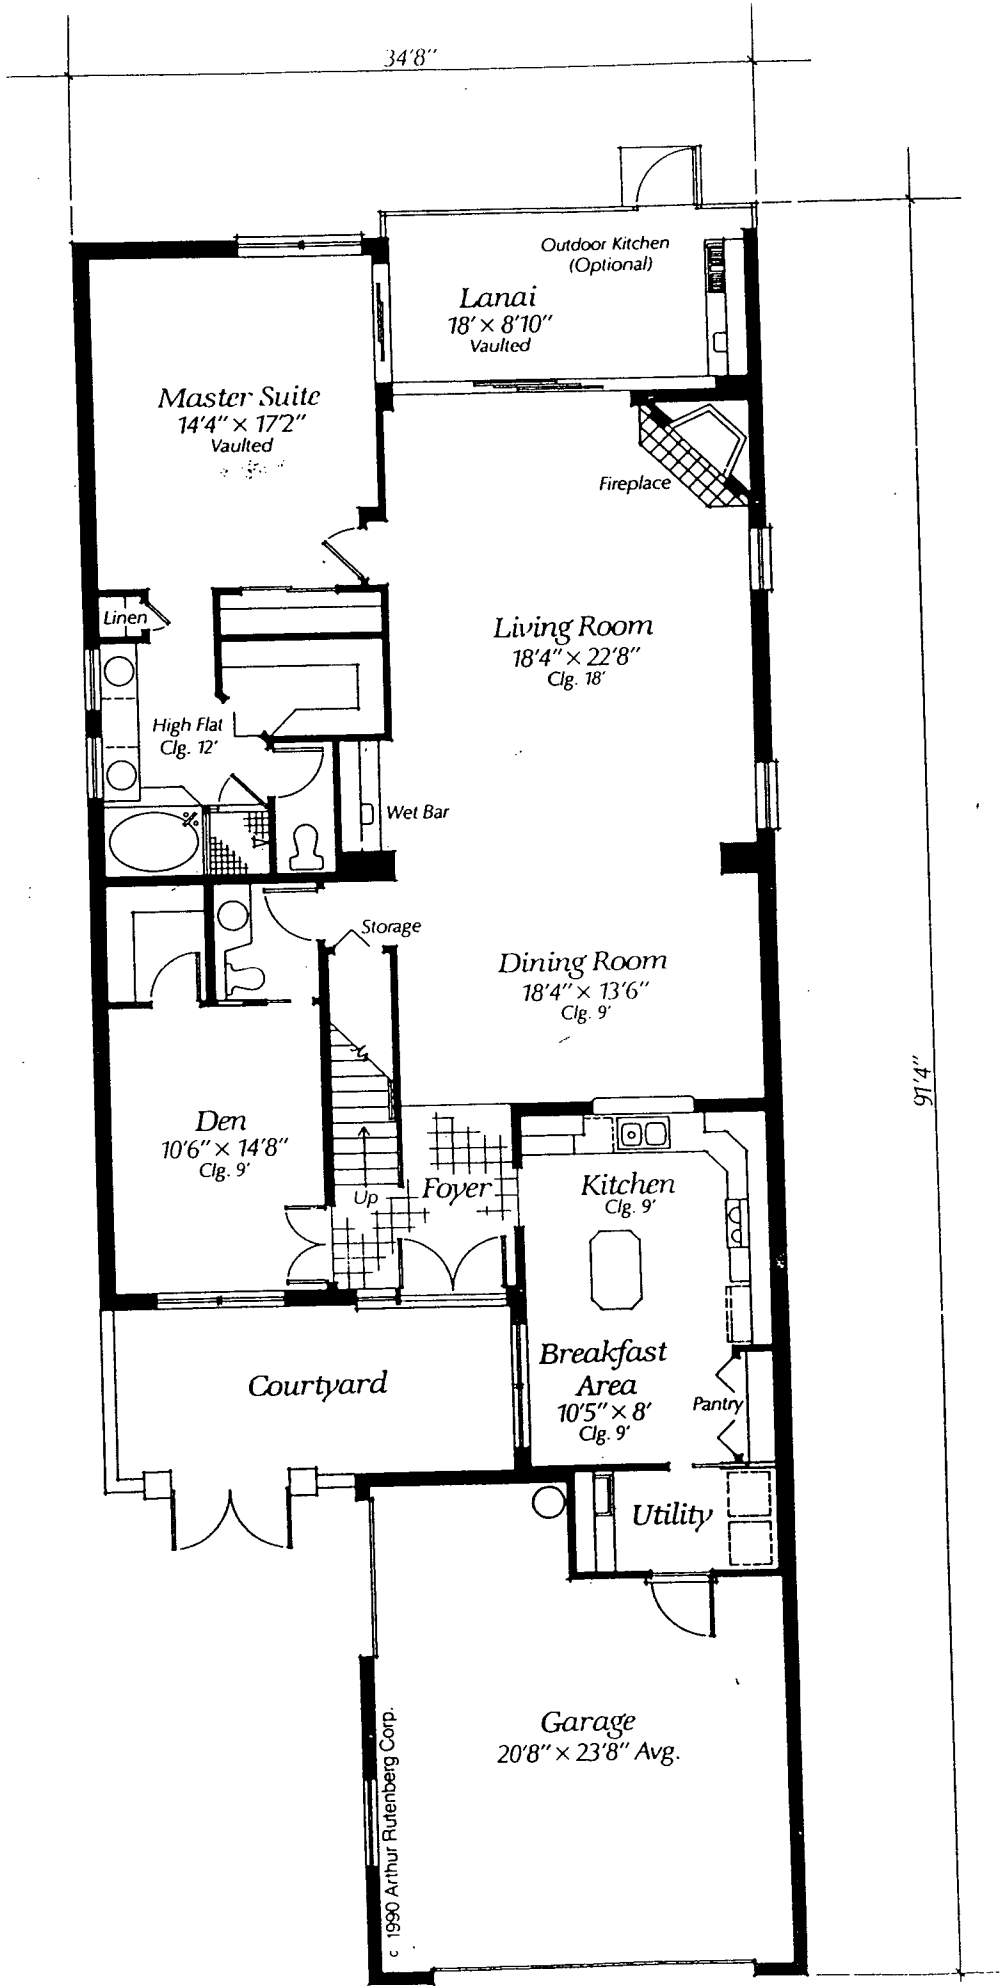

ABERDEEN

Arthur Rutenberg

Square Footage

Living Area (1st Floor)	1,947
Living Area (2nd Floor)	780
Lanai	178
Garage	513
TOTAL	3,418

Arthur Rutenberg Homes reserves the right to make modifications to floor plans, materials and specifications without notice. Dimensions are approximate. Illustrations are artist renderings only.