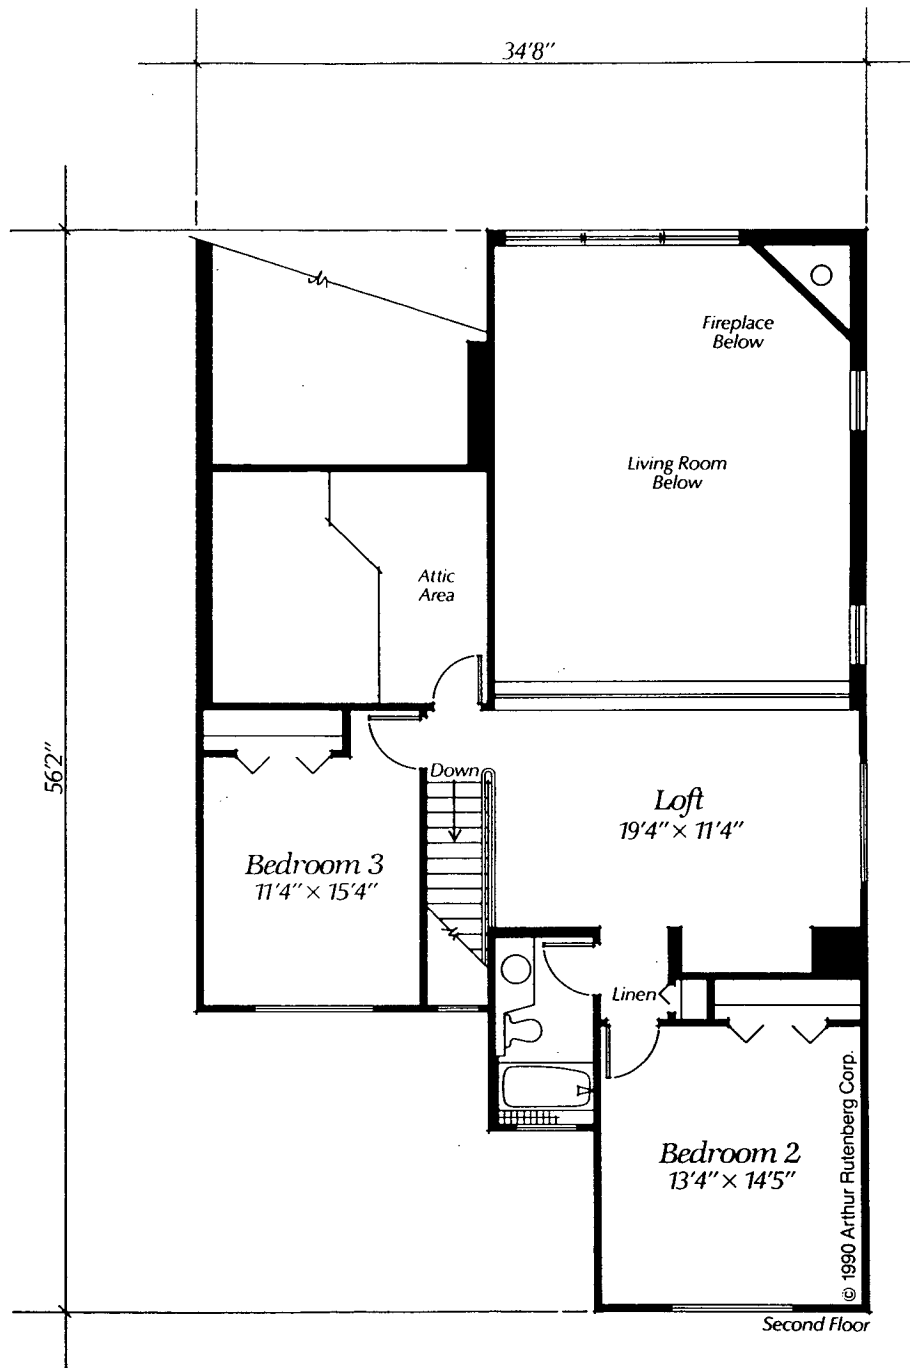

ABERDEEN

Arthur Rutenberg

Square Footage

Living Area (1st Floor)	1,947
Living Area (2nd Floor)	780
Lanai	178
Garage	513
TOTAL	3,418

Arthur Rutenberg Homes reserves the right to make modifications to floor plans, materials and specifications without notice. Dimensions are approximate. Illustrations are artist renderings only.