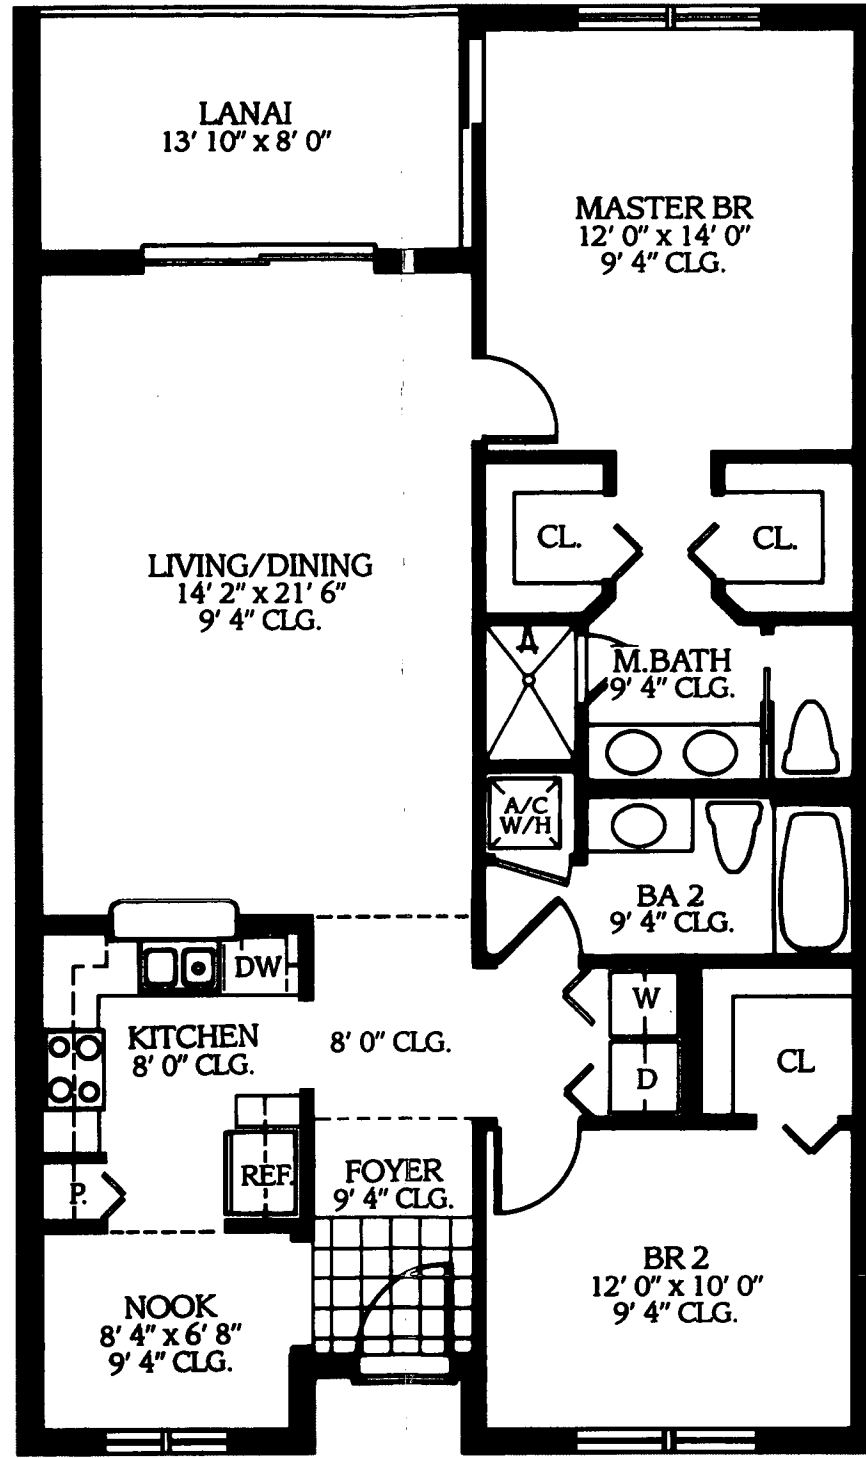

**Garden
Condominiums
at Carrington**

ABBY

end unit

A/C Living Area	1,213 Sq. Ft.
Lanai	118 Sq. Ft.
Entry	124 Sq. Ft.
TOTAL	1,455 Sq. Ft.

ABBY

center unit

A/C Living Area	1,183 Sq. Ft.
Lanai	115 Sq. Ft.
Entry	96 Sq. Ft.
TOTAL	1,394 Sq. Ft.

ABBY
end unit

ABBY
center unit