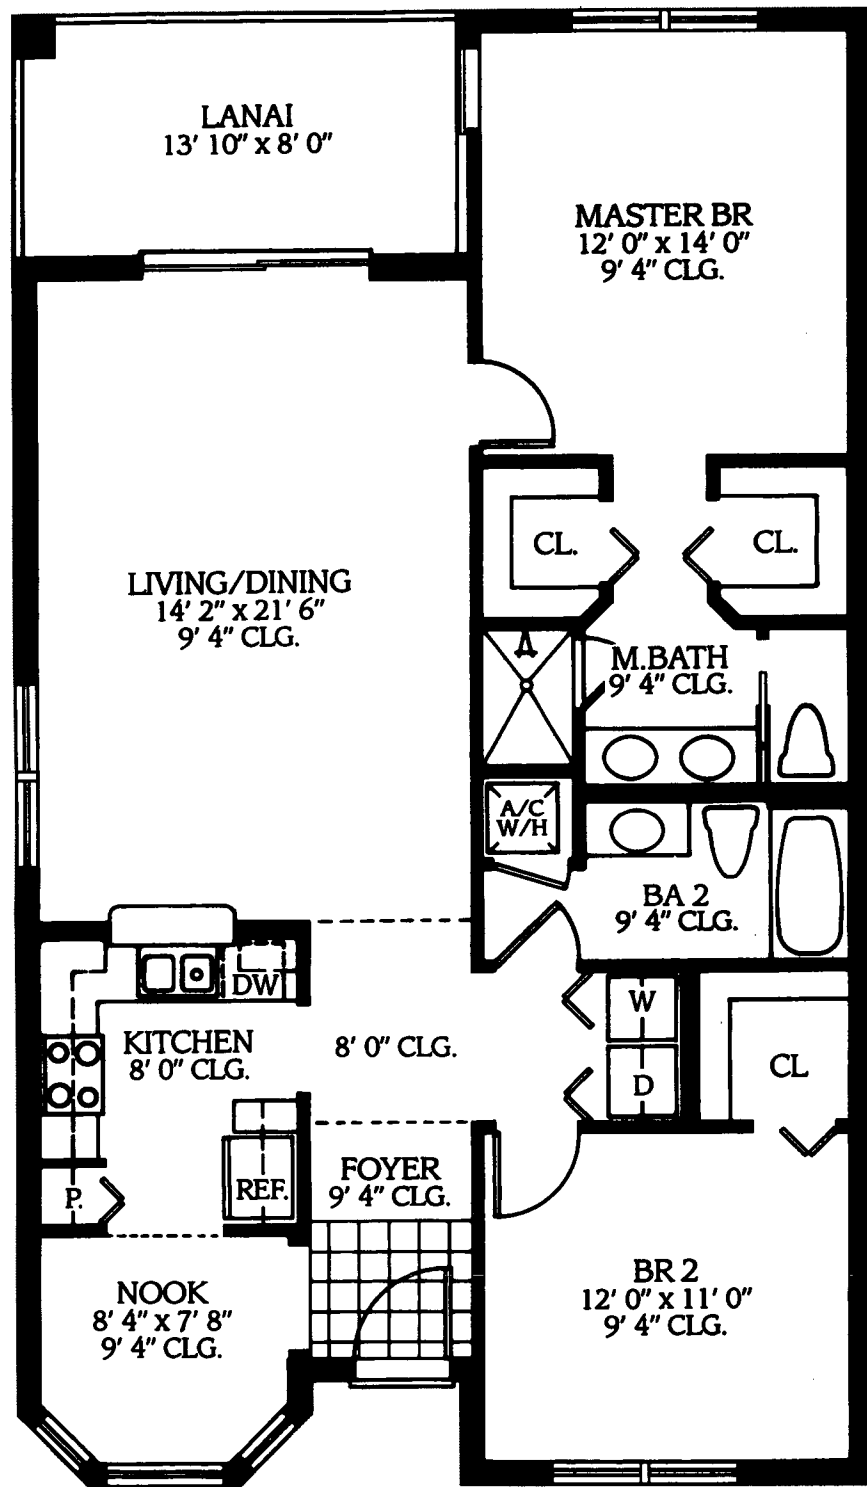

**Garden
Condominiums
at Carrington**

ABBY

end unit

A/C Living Area	1,213 Sq. Ft.
Lanai	118 Sq. Ft.
Entry	124 Sq. Ft.
TOTAL	1,455 Sq. Ft.

ABBY

center unit

A/C Living Area	1,183 Sq. Ft.
Lanai	115 Sq. Ft.
Entry	96 Sq. Ft.
TOTAL	1,394 Sq. Ft.

ABBY
end unit

ABBY
center unit